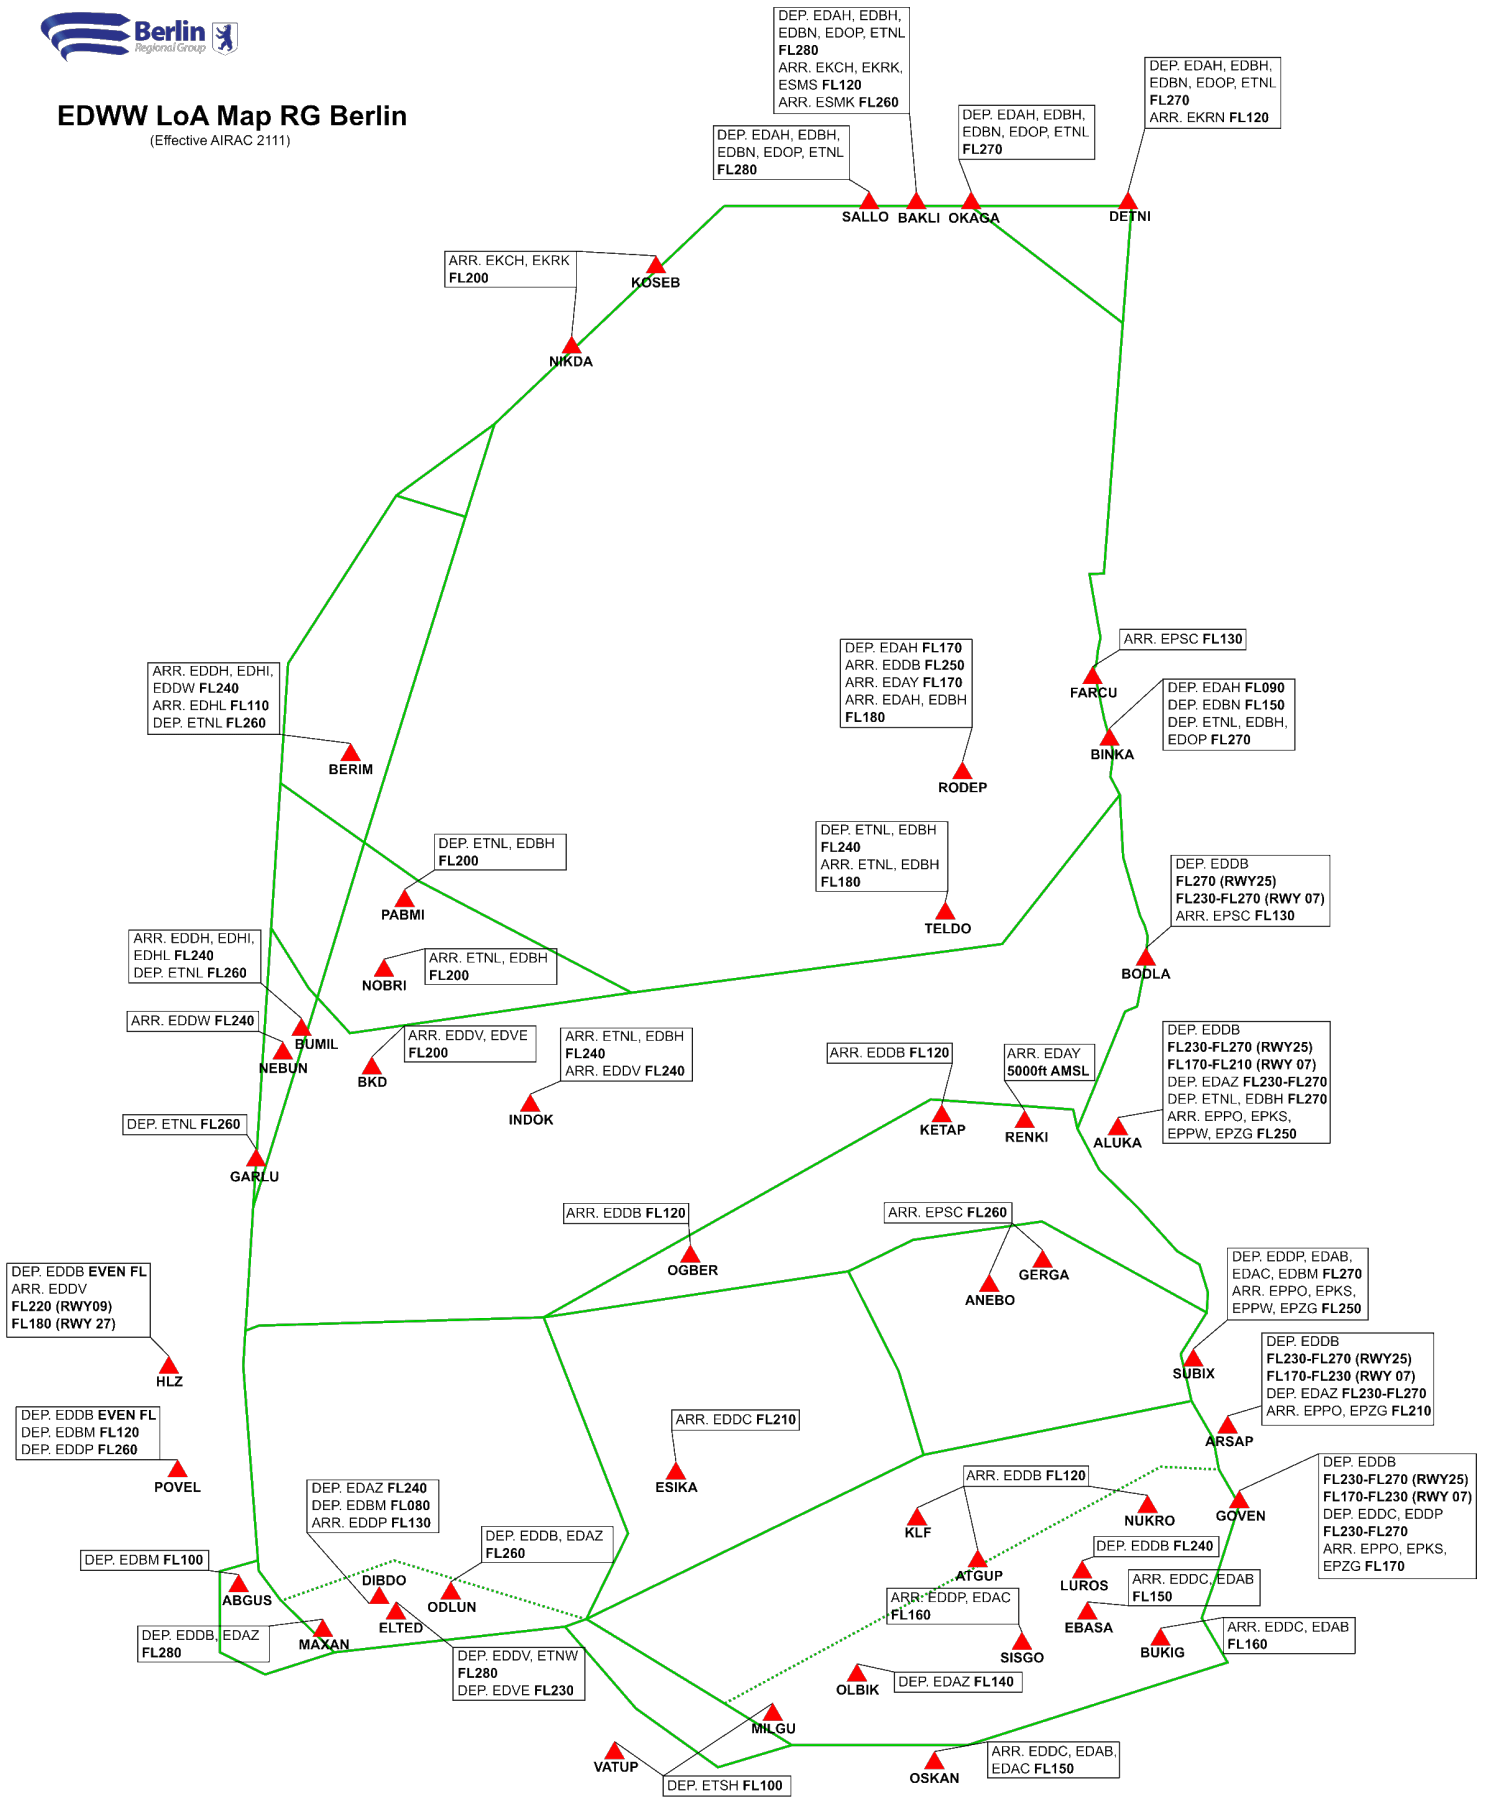

# EDWW LoA Map RG Berlin

(Effective AIRAC 2111)

# EDMM LoA Map RG Berlin

(Effective AIRAC 2112)

# EDUU LoA Map RG Berlin

(Effective AIRAC 2112)