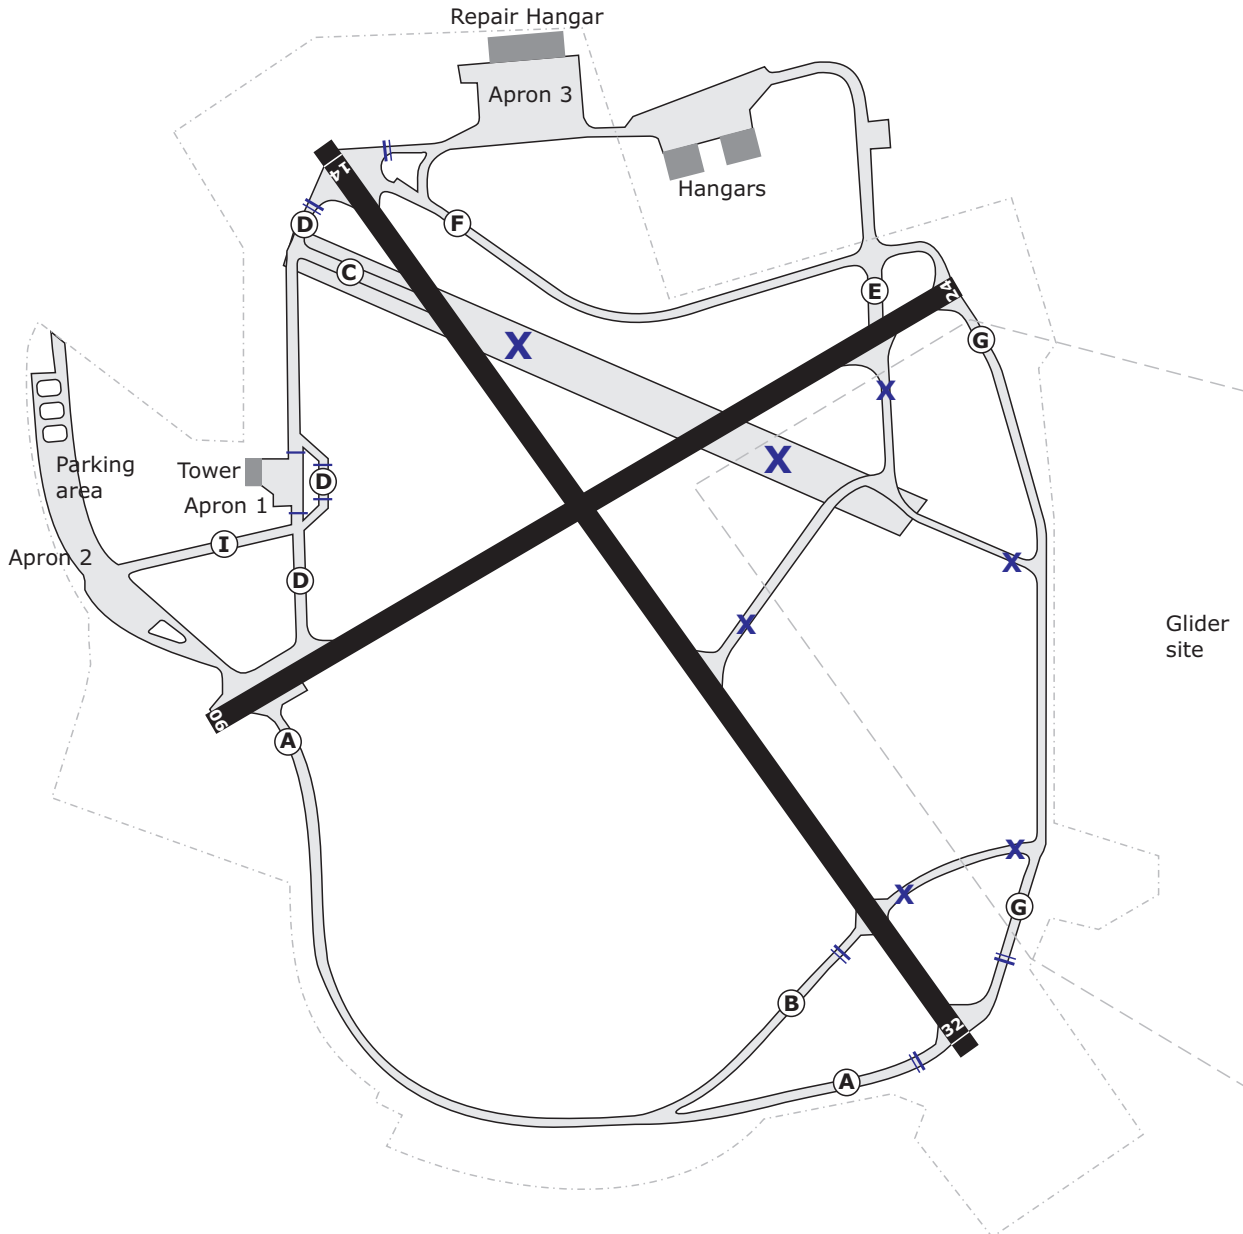

EDXW WESTERLAND/SYLT

SYLT Tower
119.75

Bremen RADAR
123.92

Apt Elev
51'

Alt Set: hPa (IN on request)
Trans level: by ATC
Trans alt: 5000'

Valid for flight simulation use only - do not use for real life navigation

INTERSECTION TAKE-OFF

RWY	TWY	TORA	TODA	ASDA
14	C	1748	1808	1780
32	B	1826	1886	1858