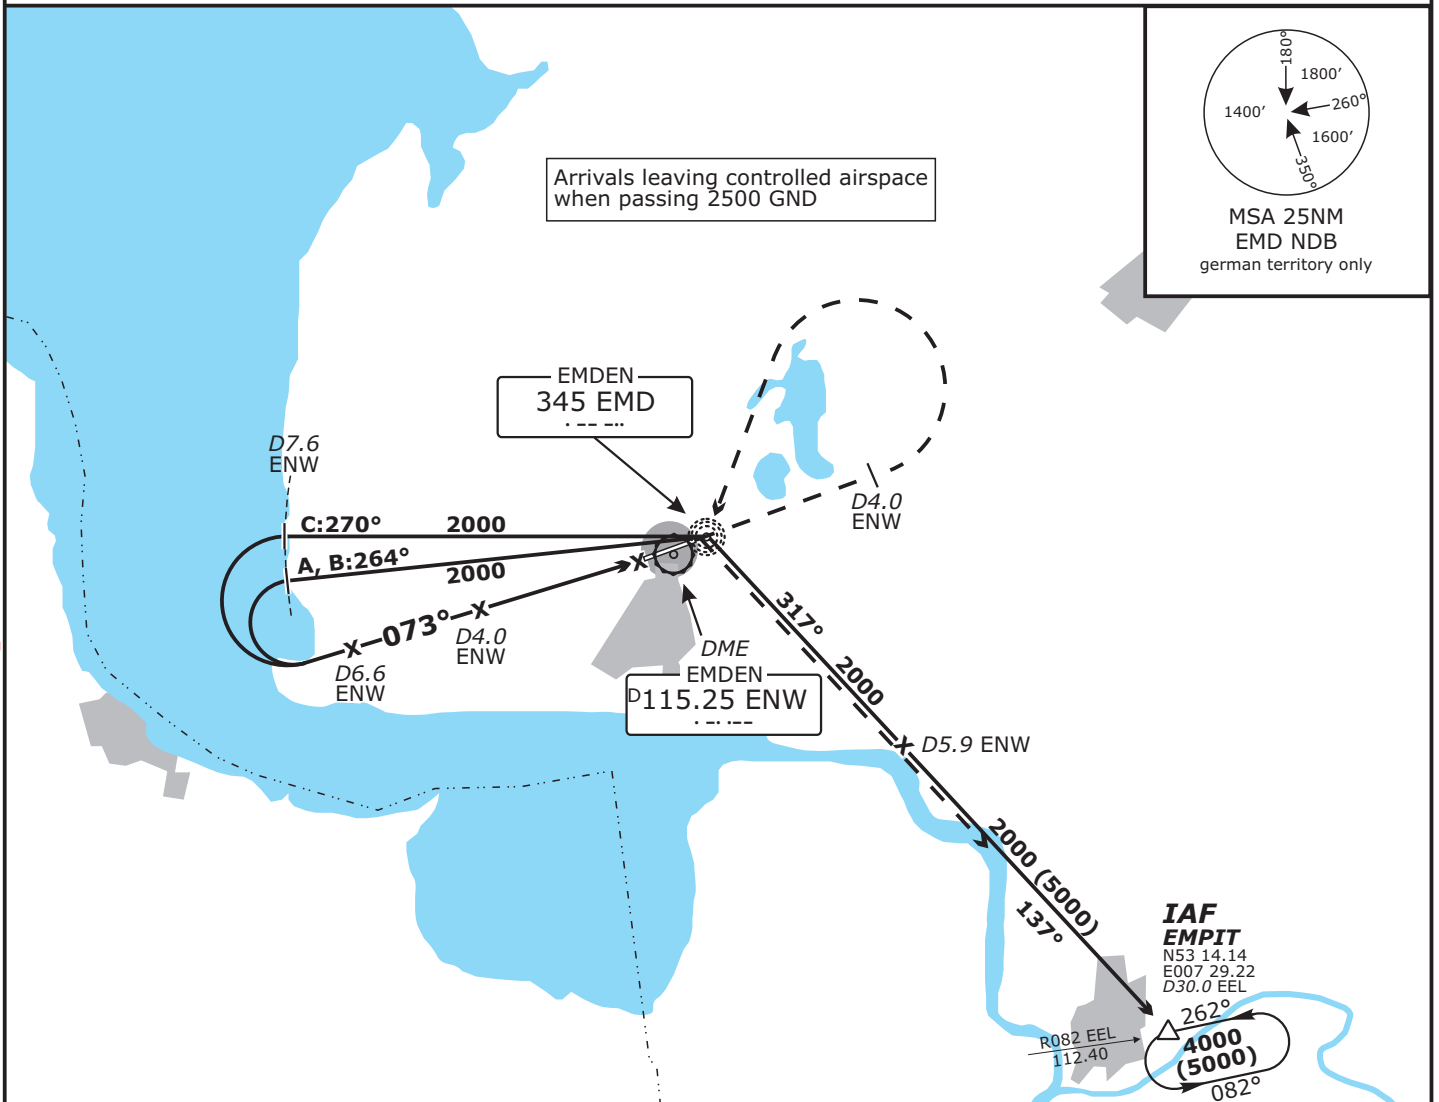

**EDWE - EMDEN**

Valid for flight simulation use only - do not use for real life navigation

BREMEN Radar EDWW_V_CTR 123.92	EMDEN Info EDWE_I_TWR 118.60	
Final Apch Crs <b>073°</b>	NDB-DME OCA(H) Refer to Minimums	Apt Elev 2'
<b>MISSED APCH:</b> Climb straight ahead to 4.0 DME ENW, turn LEFT to EMD NDB. On track 137° EMD to EMPIT climbing to 5000'.		
Alt Set: hPa (IN on req)	Trans level: By ATC	Trans alt: 5000'

NDB-DME	DME ENW	6.0	5.0	4.0	3.0	2.0
	ALTITUDE	1860'	1540'	1220'	900'	580'

Flight Simulator-OPS			Gnd speed-Kts					
NDB-DME OCA(H)	CIRCLING* OCA(H)		80	100	120	140	160	180
A		620	420	530	640	740	850	960
B	480 (480)	620	* NORTH OF AERODROME ONLY.					
C		710						
D								

MAP at D0.8 ENW

CHANGES: New chart.