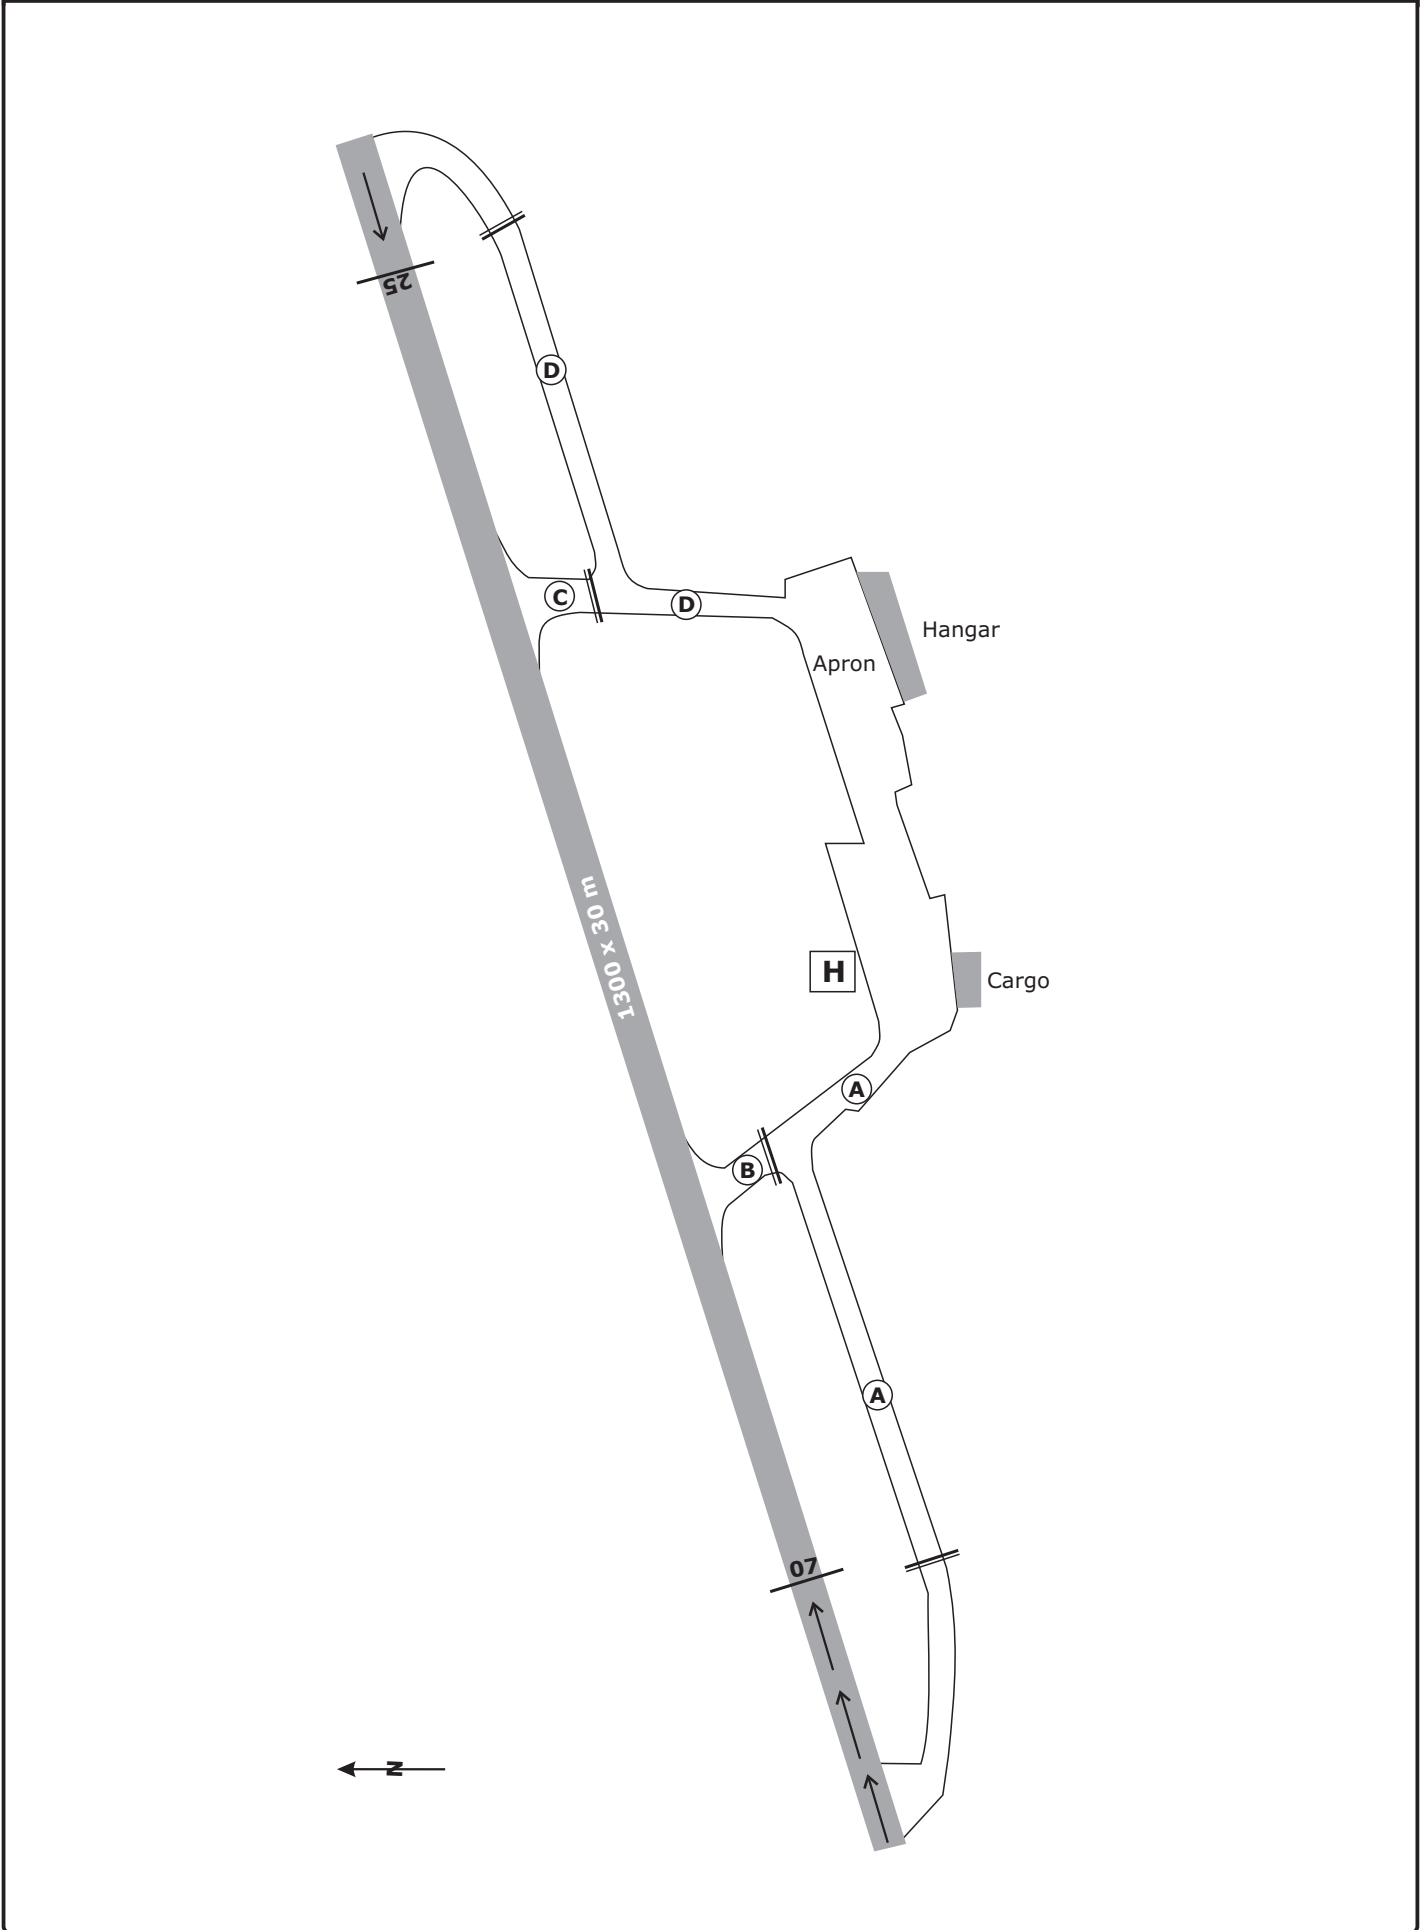

Valid for flight simulation use only - do not use for real life navigation

| | | | |
|------------------------------------|--------------------------------------|-----------------------|---|
| EMDEN Info EDWE_I_TWR 118.60 | BREMEN Radar EDWW_V_CTR 123.92 | Apt Elev 2' | Alt Set: hPa (IN on request) Trans level: by ATC Trans alt: 5000' |
|------------------------------------|--------------------------------------|-----------------------|---|

CHANGES: New chart