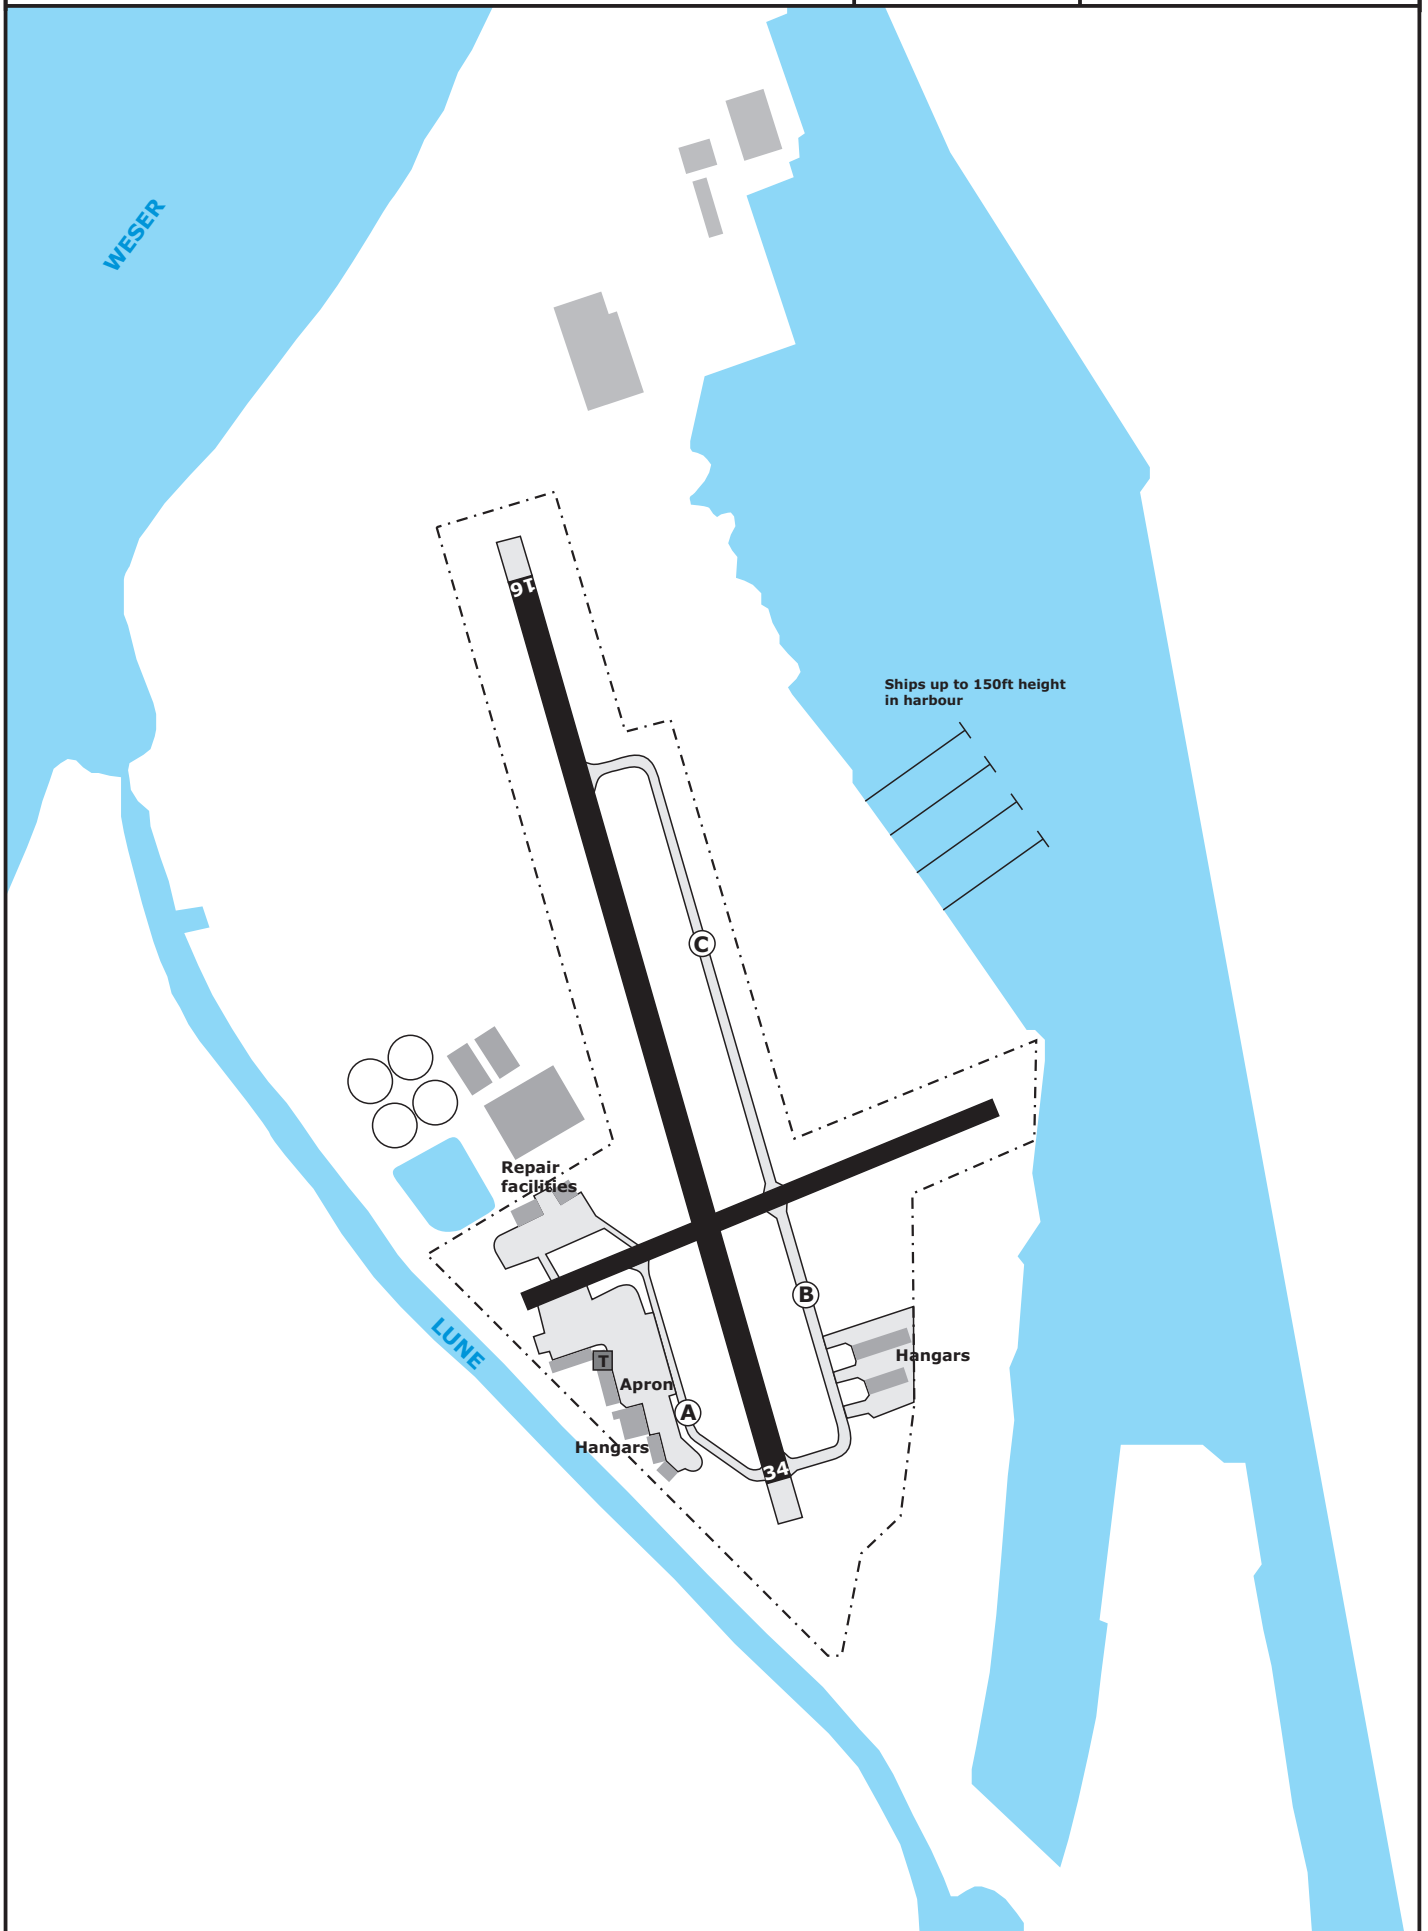

GND

GROUND CHART

BREMERHAVEN, GERMANY AERODROME LAYOUT

EDWB BREMERHAVEN

Bremen RADAR
EDWW_V_CTR
123.92

Apt Elev
11'

Alt Set: hPa (IN on request)
Trans level: by ATC
Trans alt: 5000'

Valid for flight simulation use only - do not use for real life navigation

CHANGES: New chart