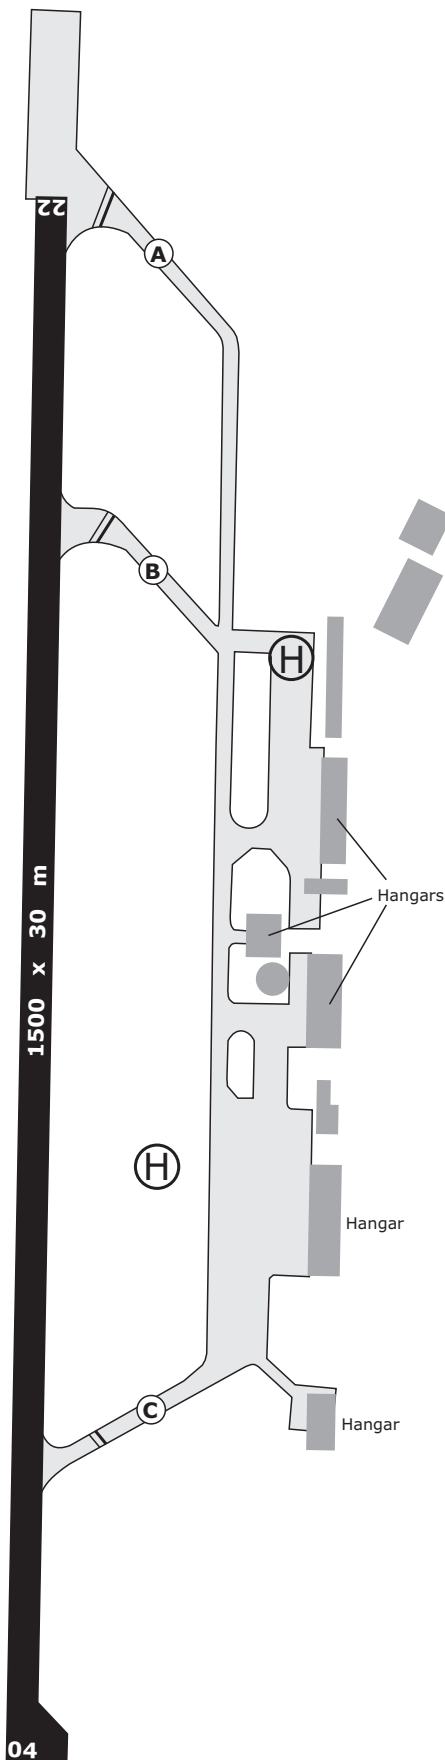

BREMEN Radar
123.92

KASSEL Tower
118.10

Apt Elev **908'**

Valid for flight simulation use only - do not use for real life navigation

(H)

700 x 30 m

(H)

INTERSECTION TAKE-OFF

RWY	TWY	TORA	TODA	ASDA
04	C	1200	1260	1200
22	B	1180	1180	1090
22	A	1500	1500	1410