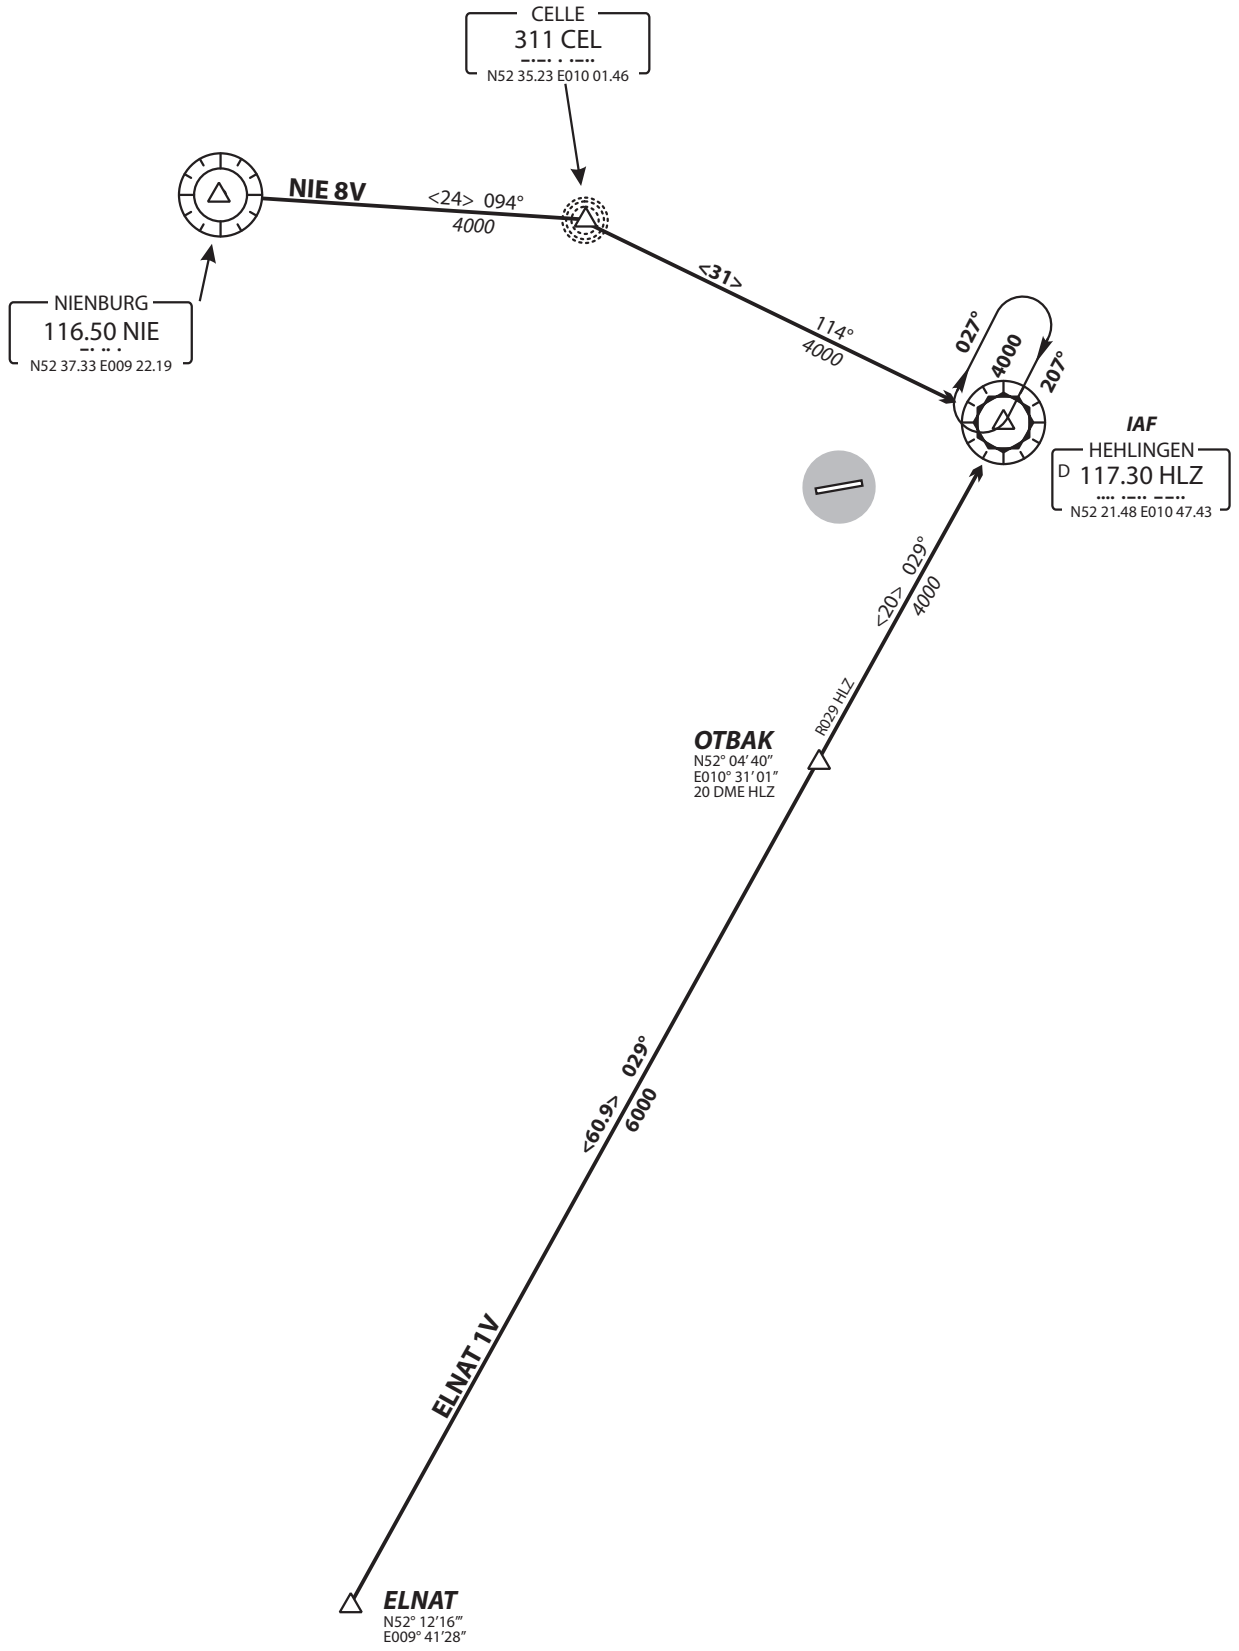

Bremen Radar 131.325

Transition altitude 5000

MSA 25 NM
from BRU NDB

Do not use for real life navigation