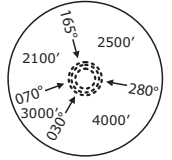

Bremen Radar 131.325

Transition altitude 5000

MSA 25 NM
from BRU NDB

Do not use for real life navigation