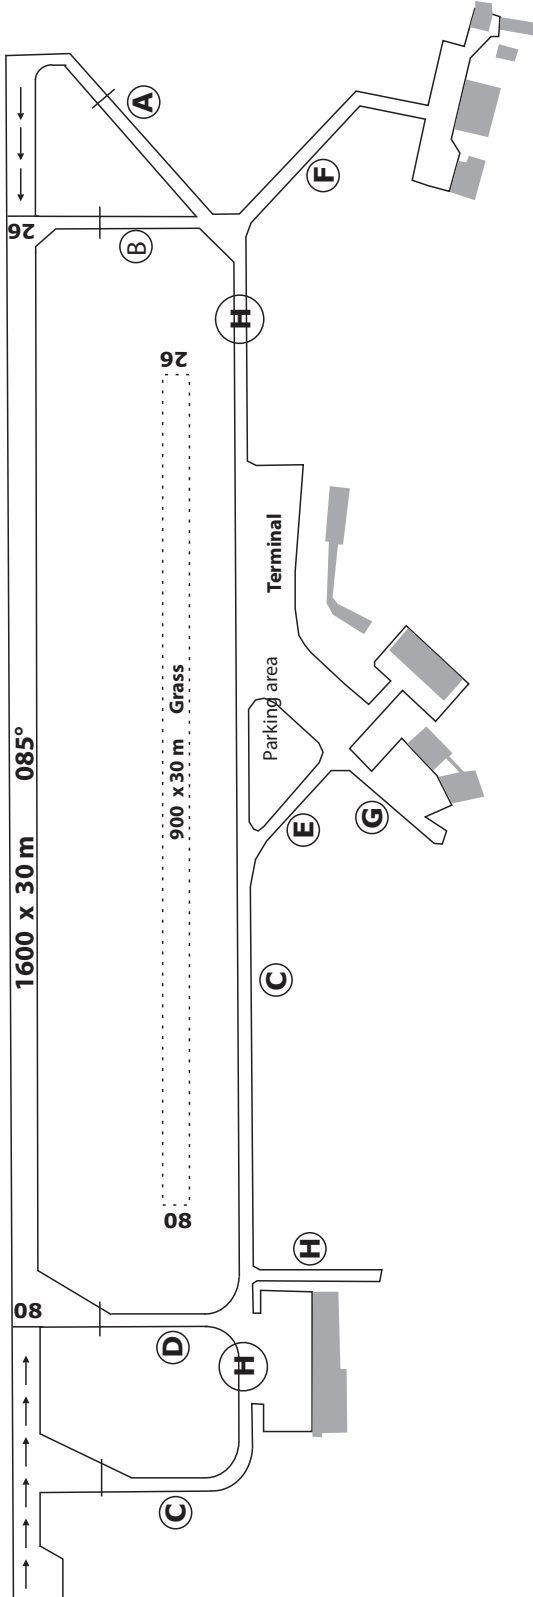

Tower

120.050

Apt Elev 295'

Glider strip 950 x 140 m

**Do not use for real life navigation**