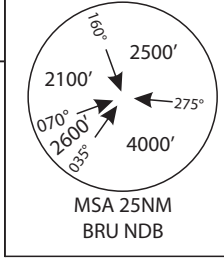

Tower

120.050

Apt Elev 295'

Glider strip 950 x 140 m

**Do not use for real life navigation**