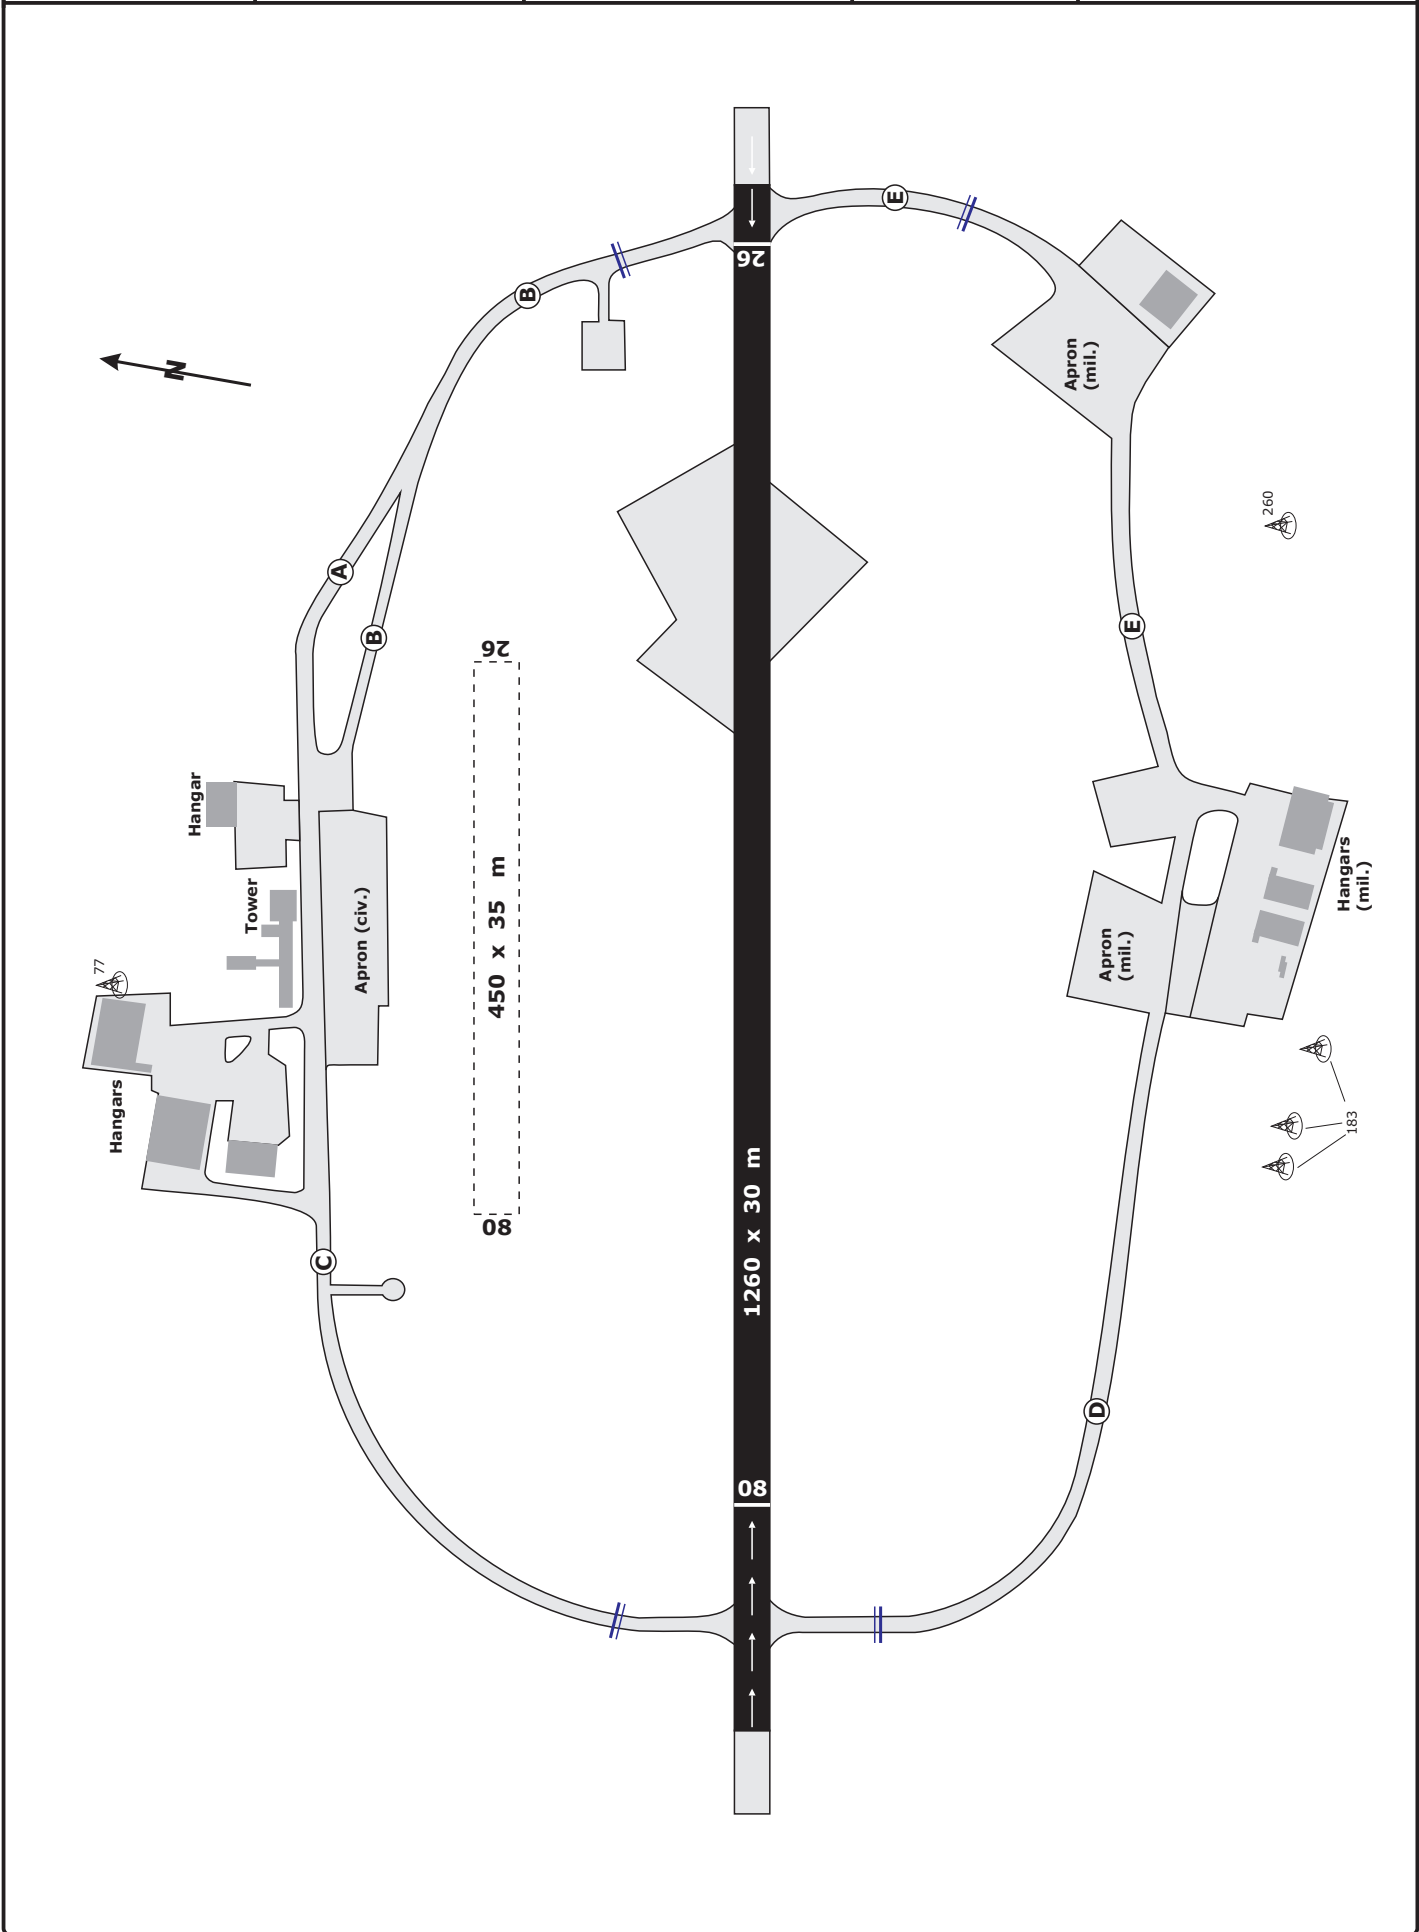

GND

GROUND CHART

EDHK KIEL-HOLTENAU

KIEL, GERMANY AERODROME LAYOUT

Valid for flight simulation use only - do not use for real life navigation

KIEL Ground 125.60	KIEL Tower 119.97	Bremen RADAR 123.92	Apt Elev 101'	Alt Set: hPa (IN on request) Trans level: by ATC Trans alt: 5000'
-----------------------	----------------------	------------------------	-------------------------	---

CHANGES: New chart