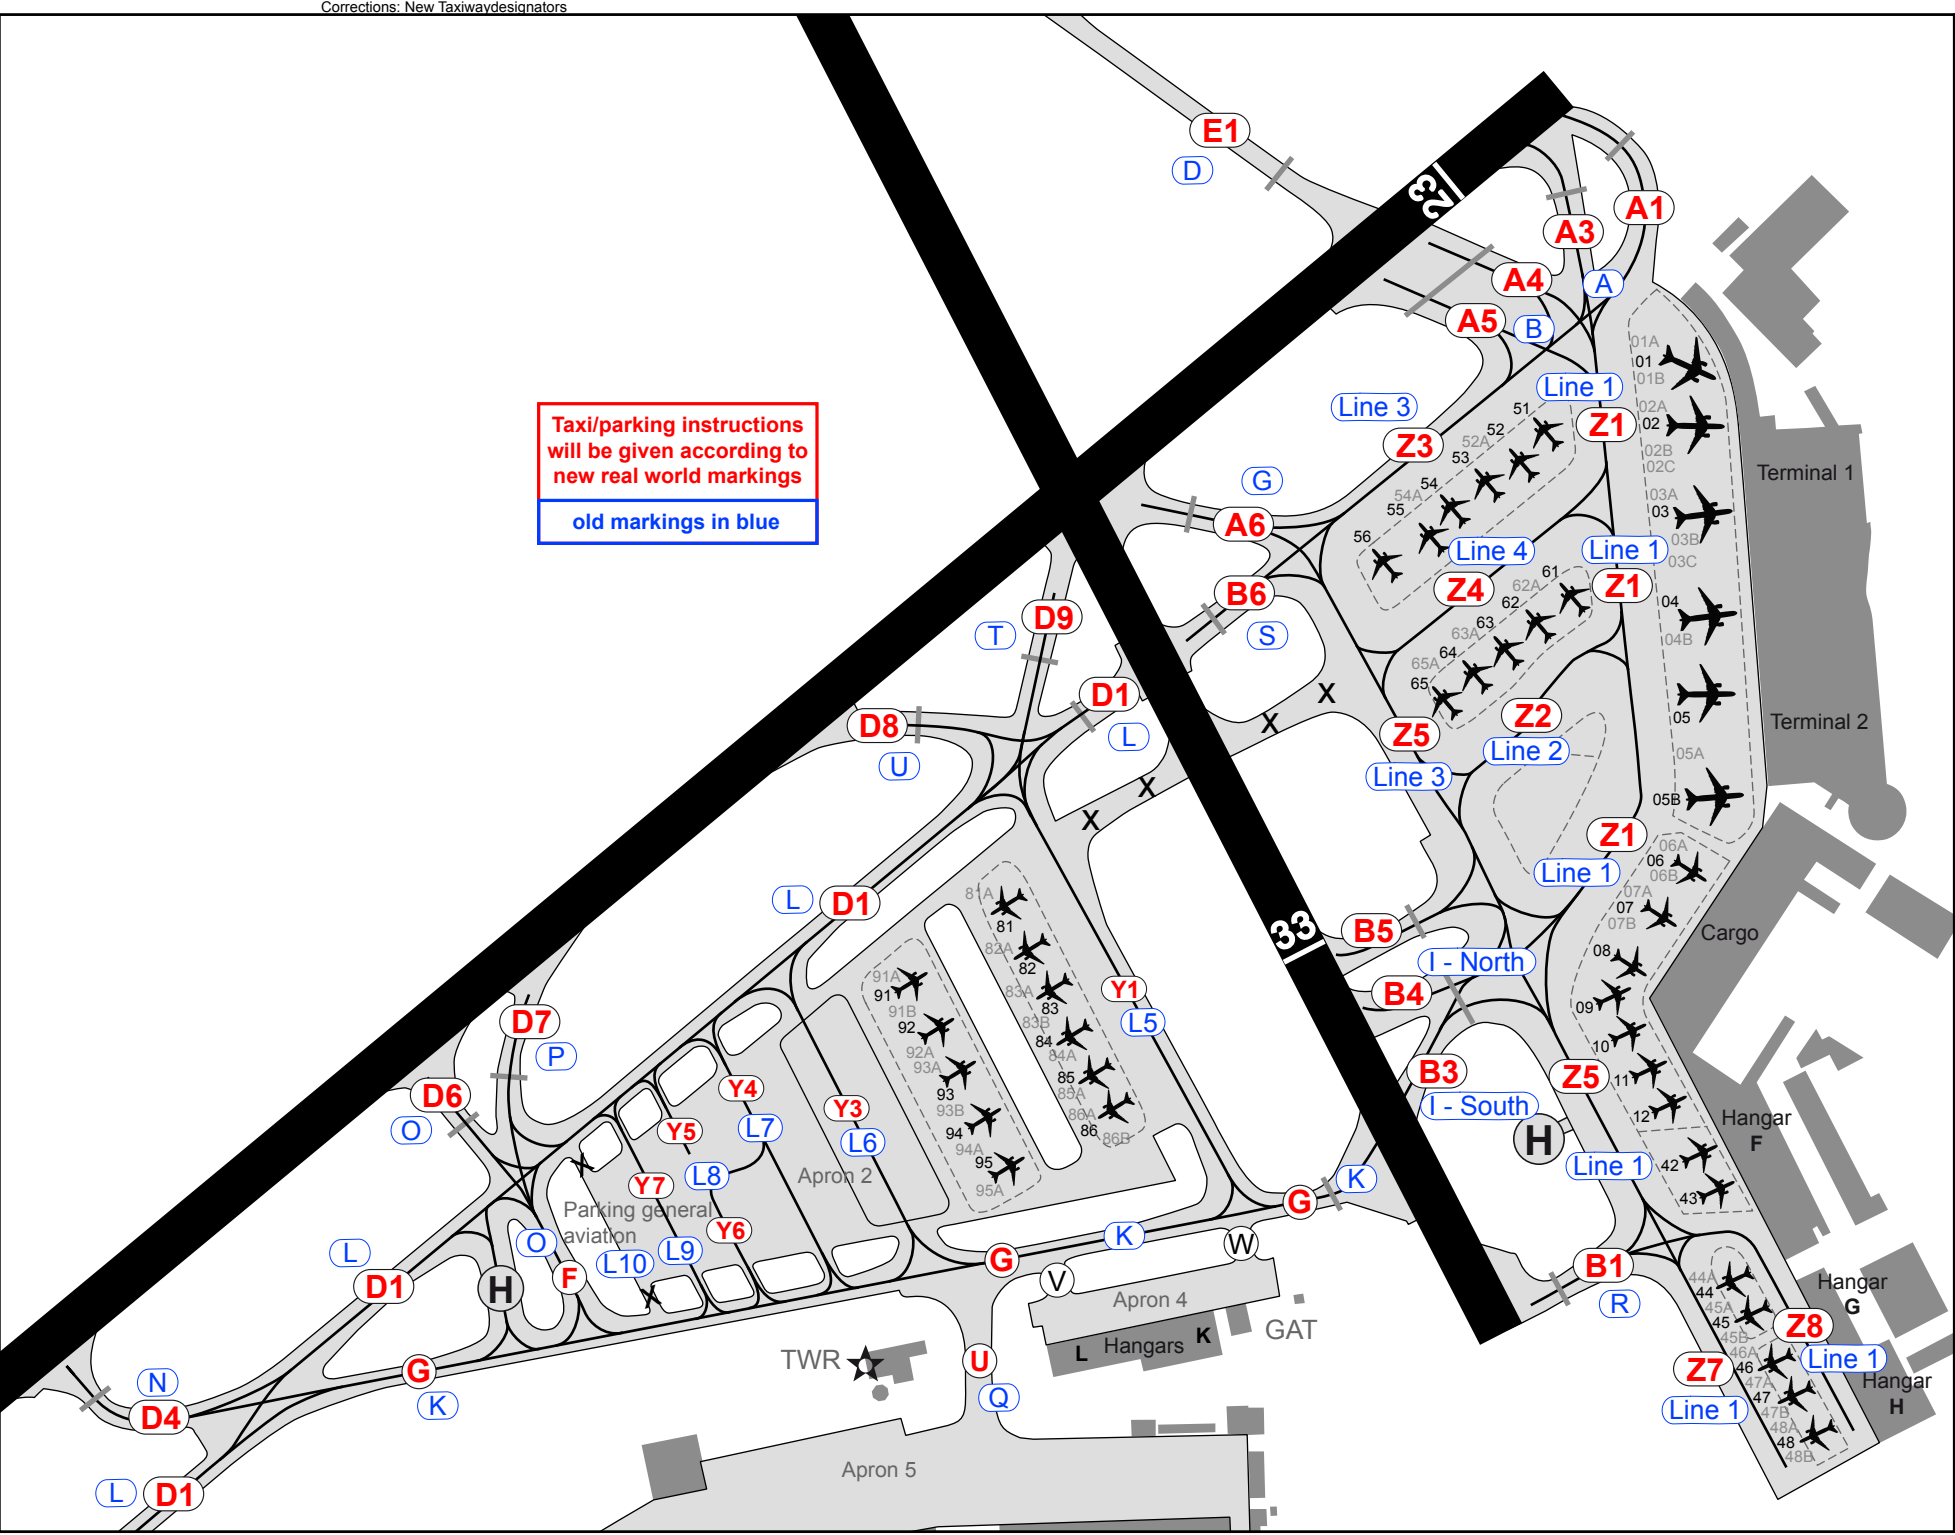

Aerodrome Elevation: 53ft

Taxi/parking instructions  
will be given according to  
new real world markings

old markings in blue

Corrections: New Taxiwaydesignators