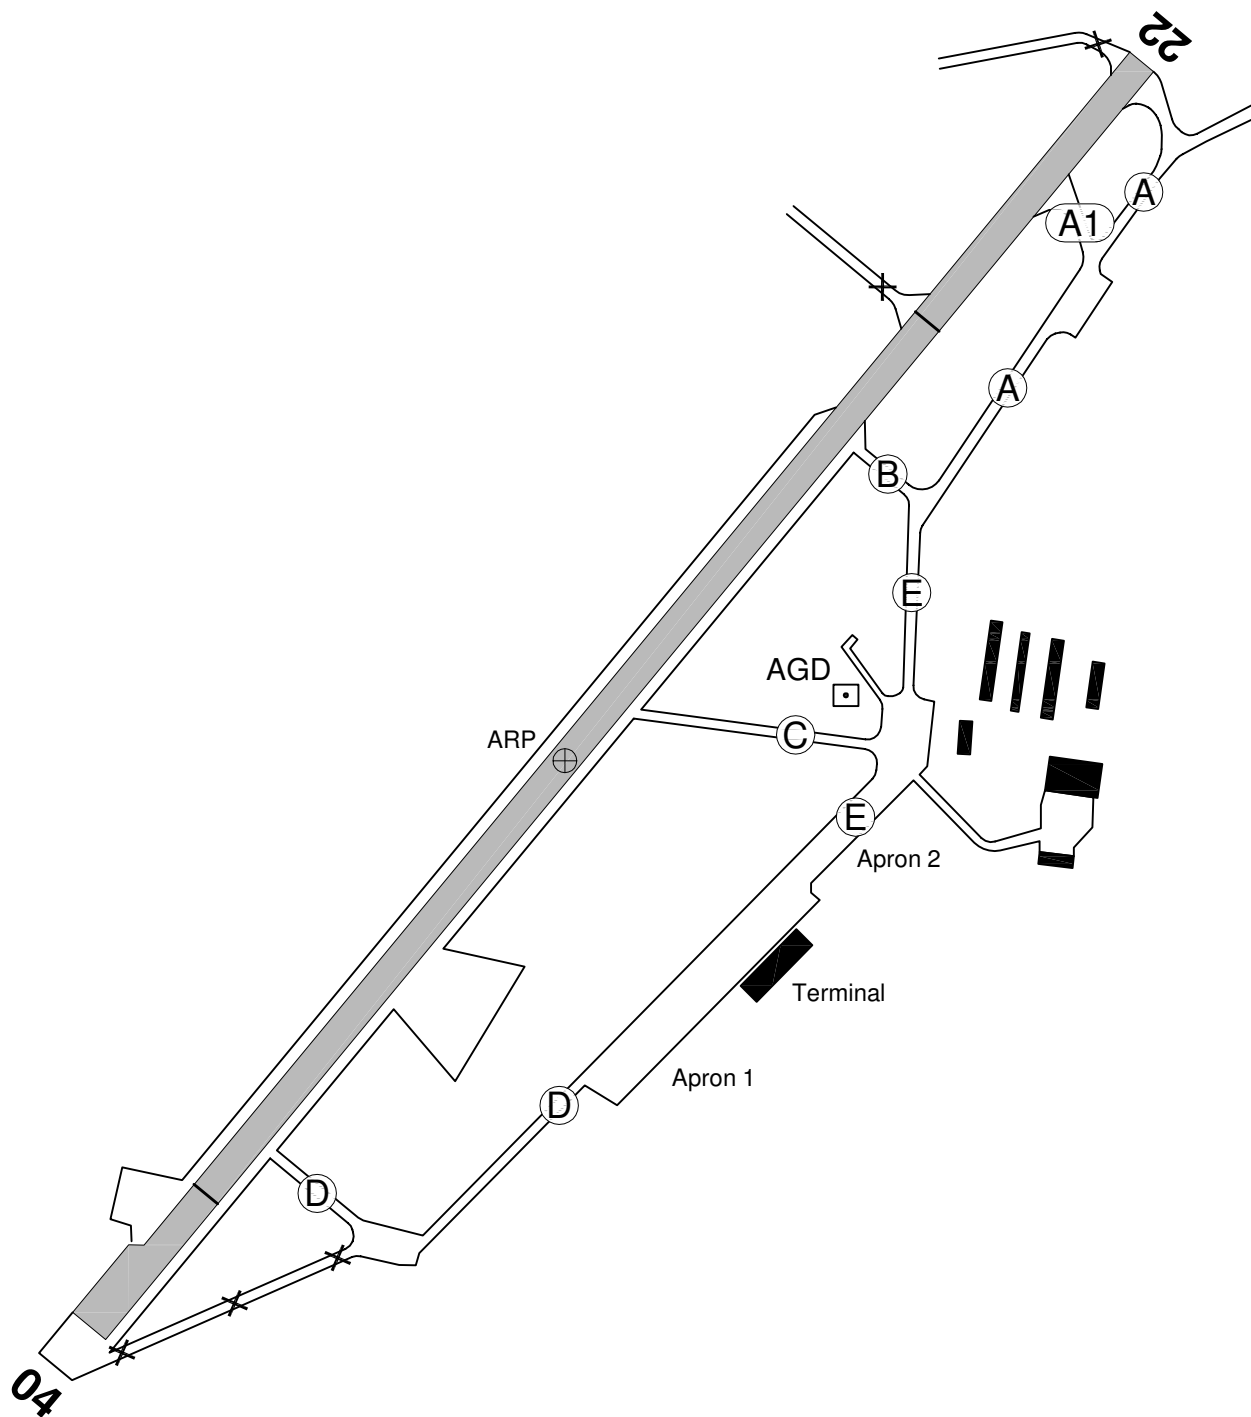

VATSIM Germany Aerodrome Chart

Leipzig-ALtenburg EDAC

Aerodrome Elevation: 640 feet

Tower 123.570

N 50° 58' 54.54"
E 012° 30' 22.90"

ARP: 626 ft

ABU 

Corrections New Chart