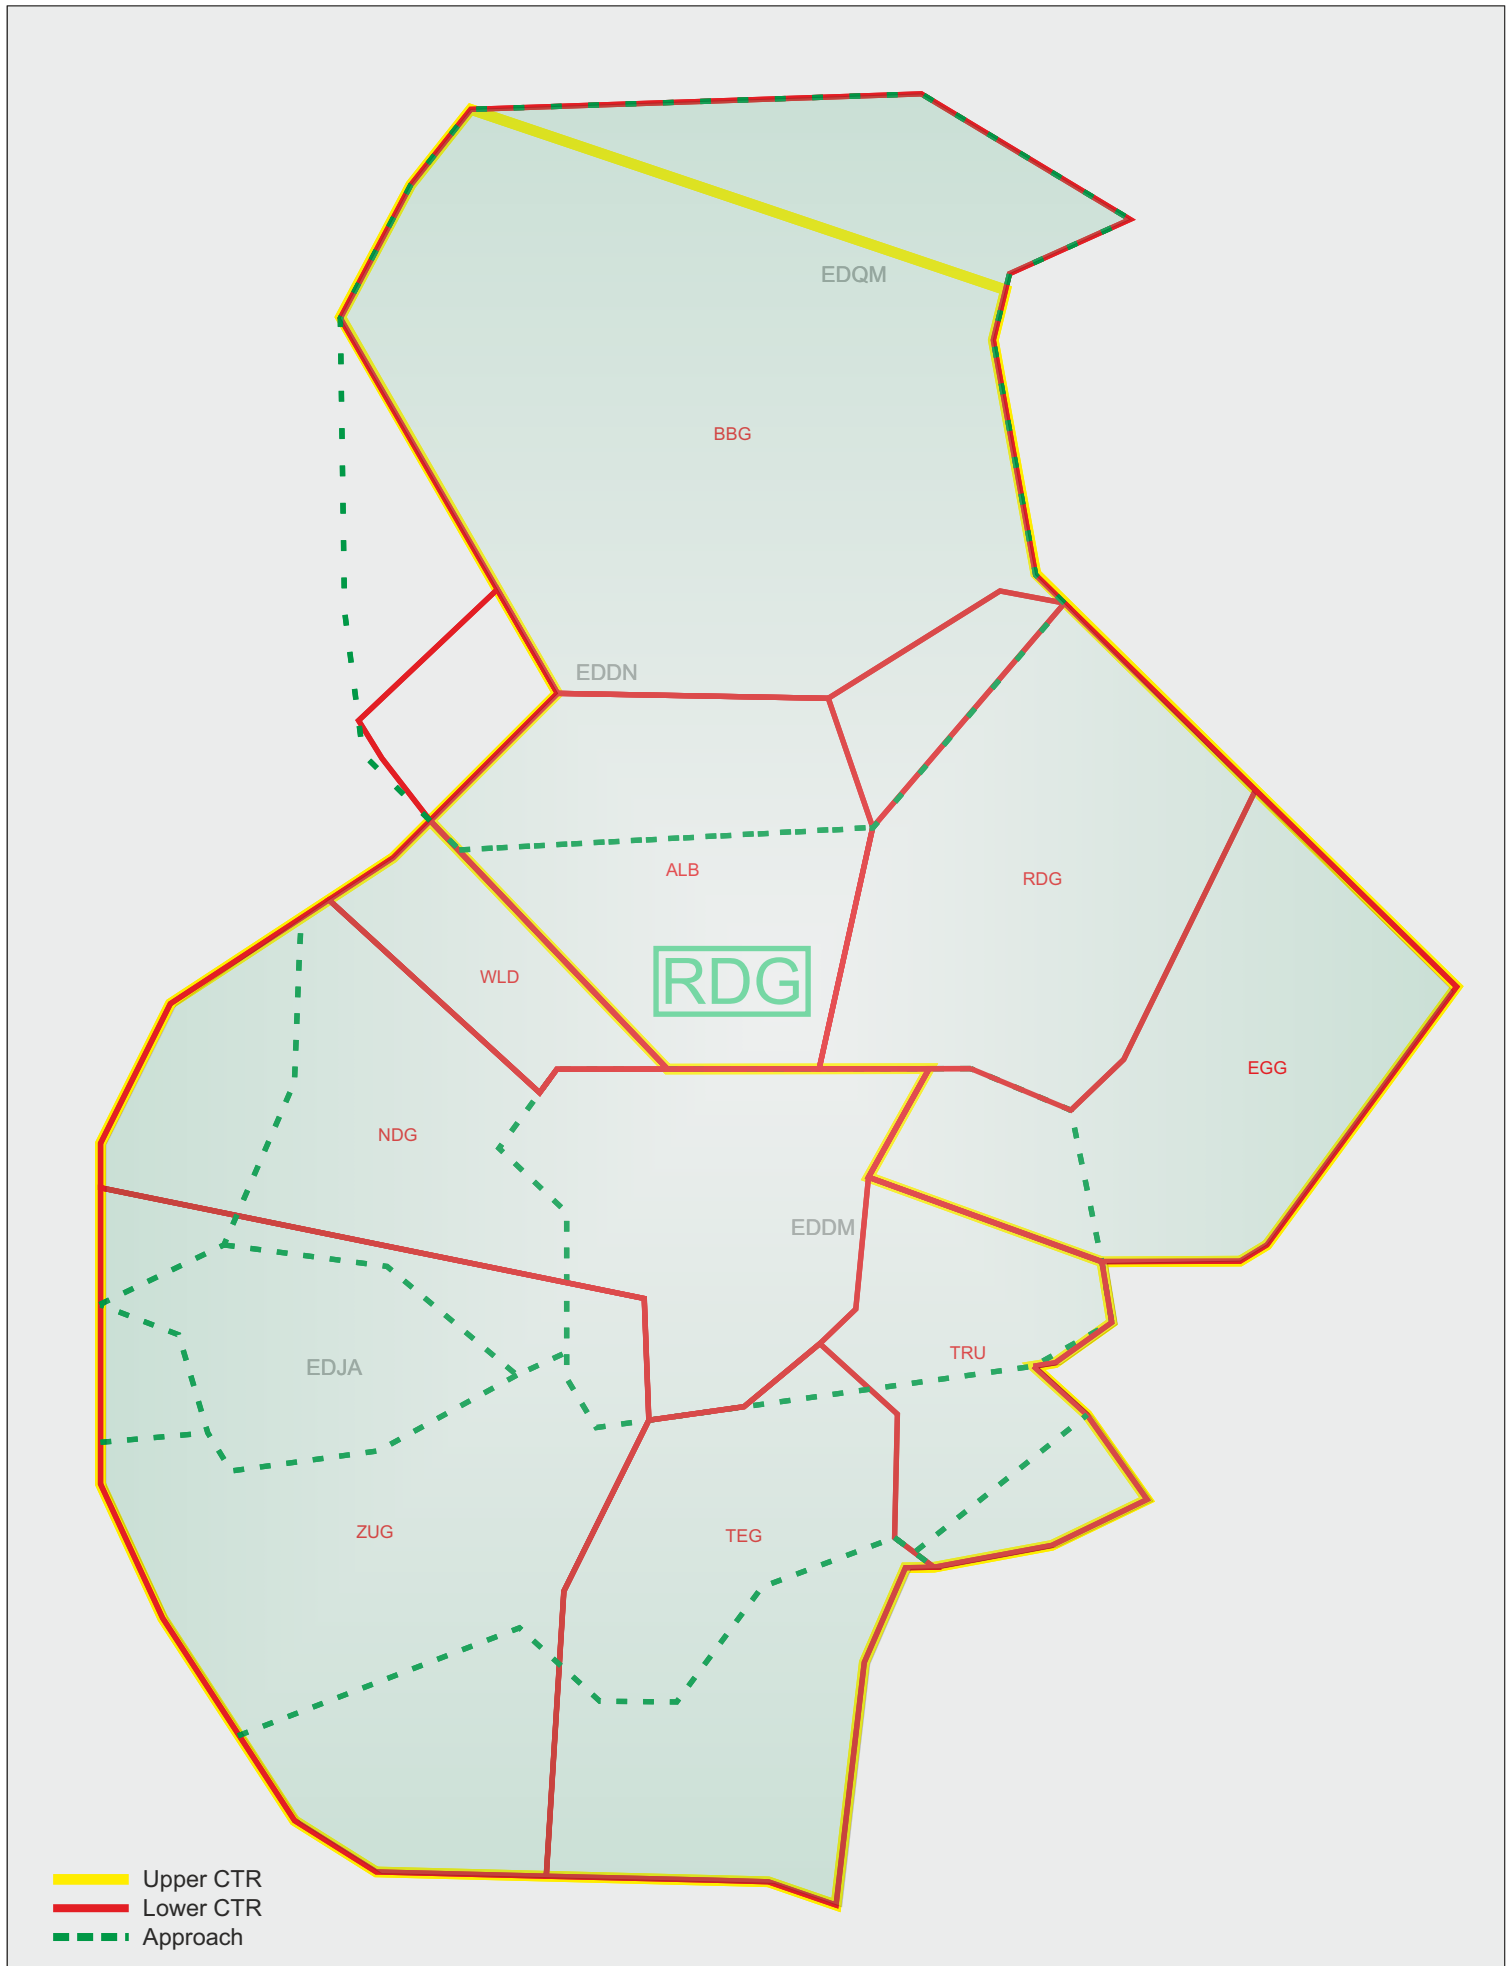

## SECTOR PRIORISATION

If sector is not online, the listed stations will cover

**ALB:** RDG EGG ZUG

**BBG:** (GER) RDG EGG

**EGG:** RDG ALB ZUG

**NDG:** ZUG RDG

**RDG:** ALB EGG ZUG

**TEG:** TRU ZUG RDG

**TRU:** NDG ZUG ROD

**WLD:** NDG EGG ZUG RDG

**ZUG:** TRU RDG

— Upper CTR  
— Lower CTR  
- - - Approach

-  Upper CTR
-  Lower CTR
-  Approach

-  Upper CTR
-  Lower CTR
-  Approach

-  Upper CTR
-  Lower CTR
-  Approach

NO TOP-DOWN  
FOR EDDN

-  Upper CTR
-  Lower CTR
-  Approach

NO TOP-DOWN  
FOR EDDN

Upper CTR  
Lower CTR  
Approach