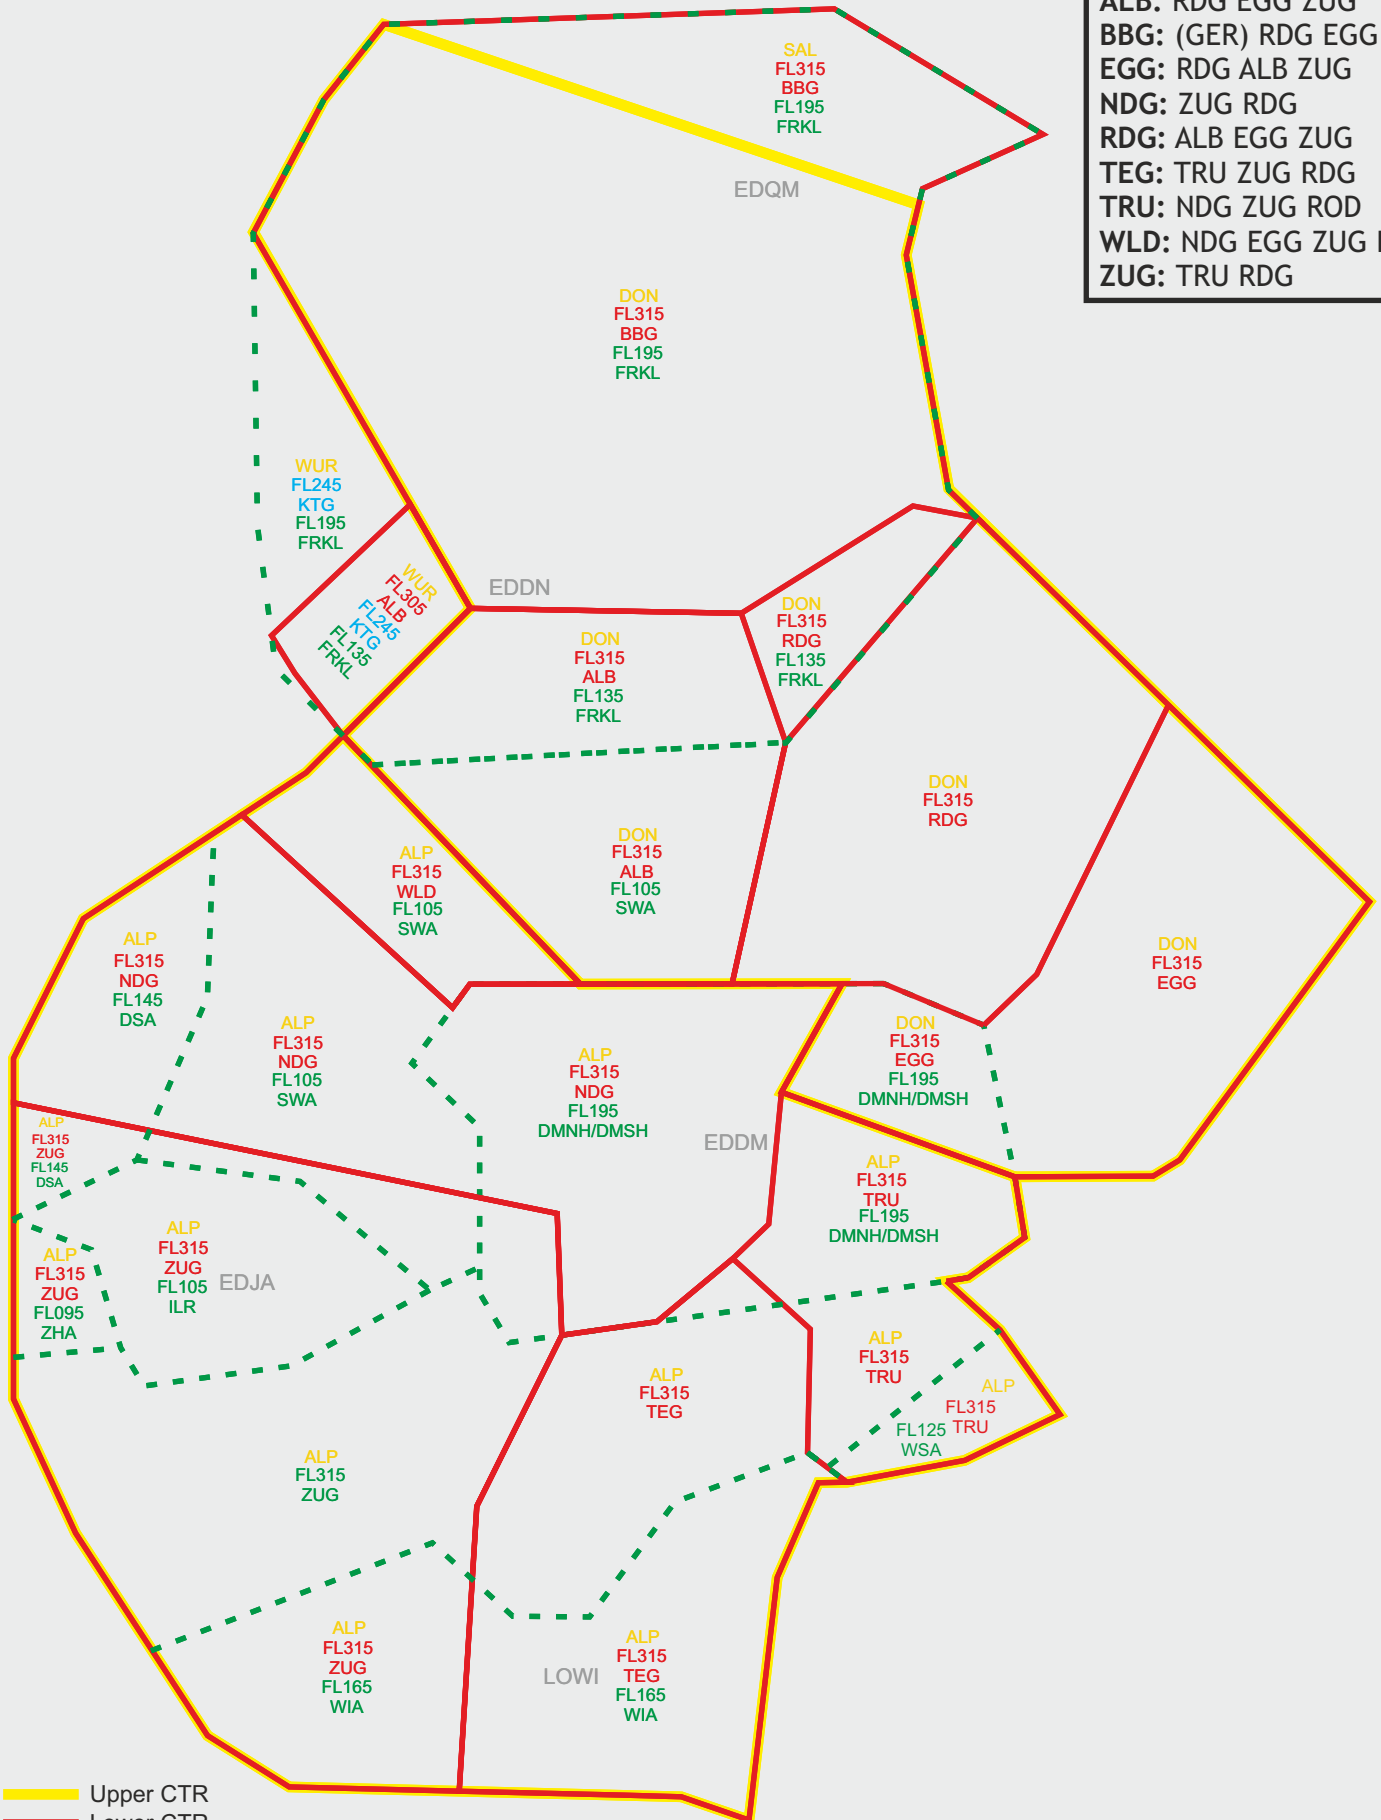

## SECTOR PRIORISATION

If sector is not online, the listed stations will cover

**ALB:** RDG EGG ZUG

**BBG:** (GER) RDG EGG

**EGG:** RDG ALB ZUG

**NDG:** ZUG RDG

**RDG:** ALB EGG ZUG

**TEG:** TRU ZUG RDG

**TRU:** NDG ZUG ROD

**WLD:** NDG EGG ZUG RDG

**ZUG:** TRU RDG

— Upper CTR  
— Lower CTR  
- - - Approach

-  Upper CTR
-  Lower CTR
-  Approach

-  Upper CTR
-  Lower CTR
-  Approach

-  Upper CTR
-  Lower CTR
-  Approach

NO TOP-DOWN  
FOR EDDN

-  Upper CTR
-  Lower CTR
-  Approach

NO TOP-DOWN  
FOR EDDN

Upper CTR  
Lower CTR  
Approach