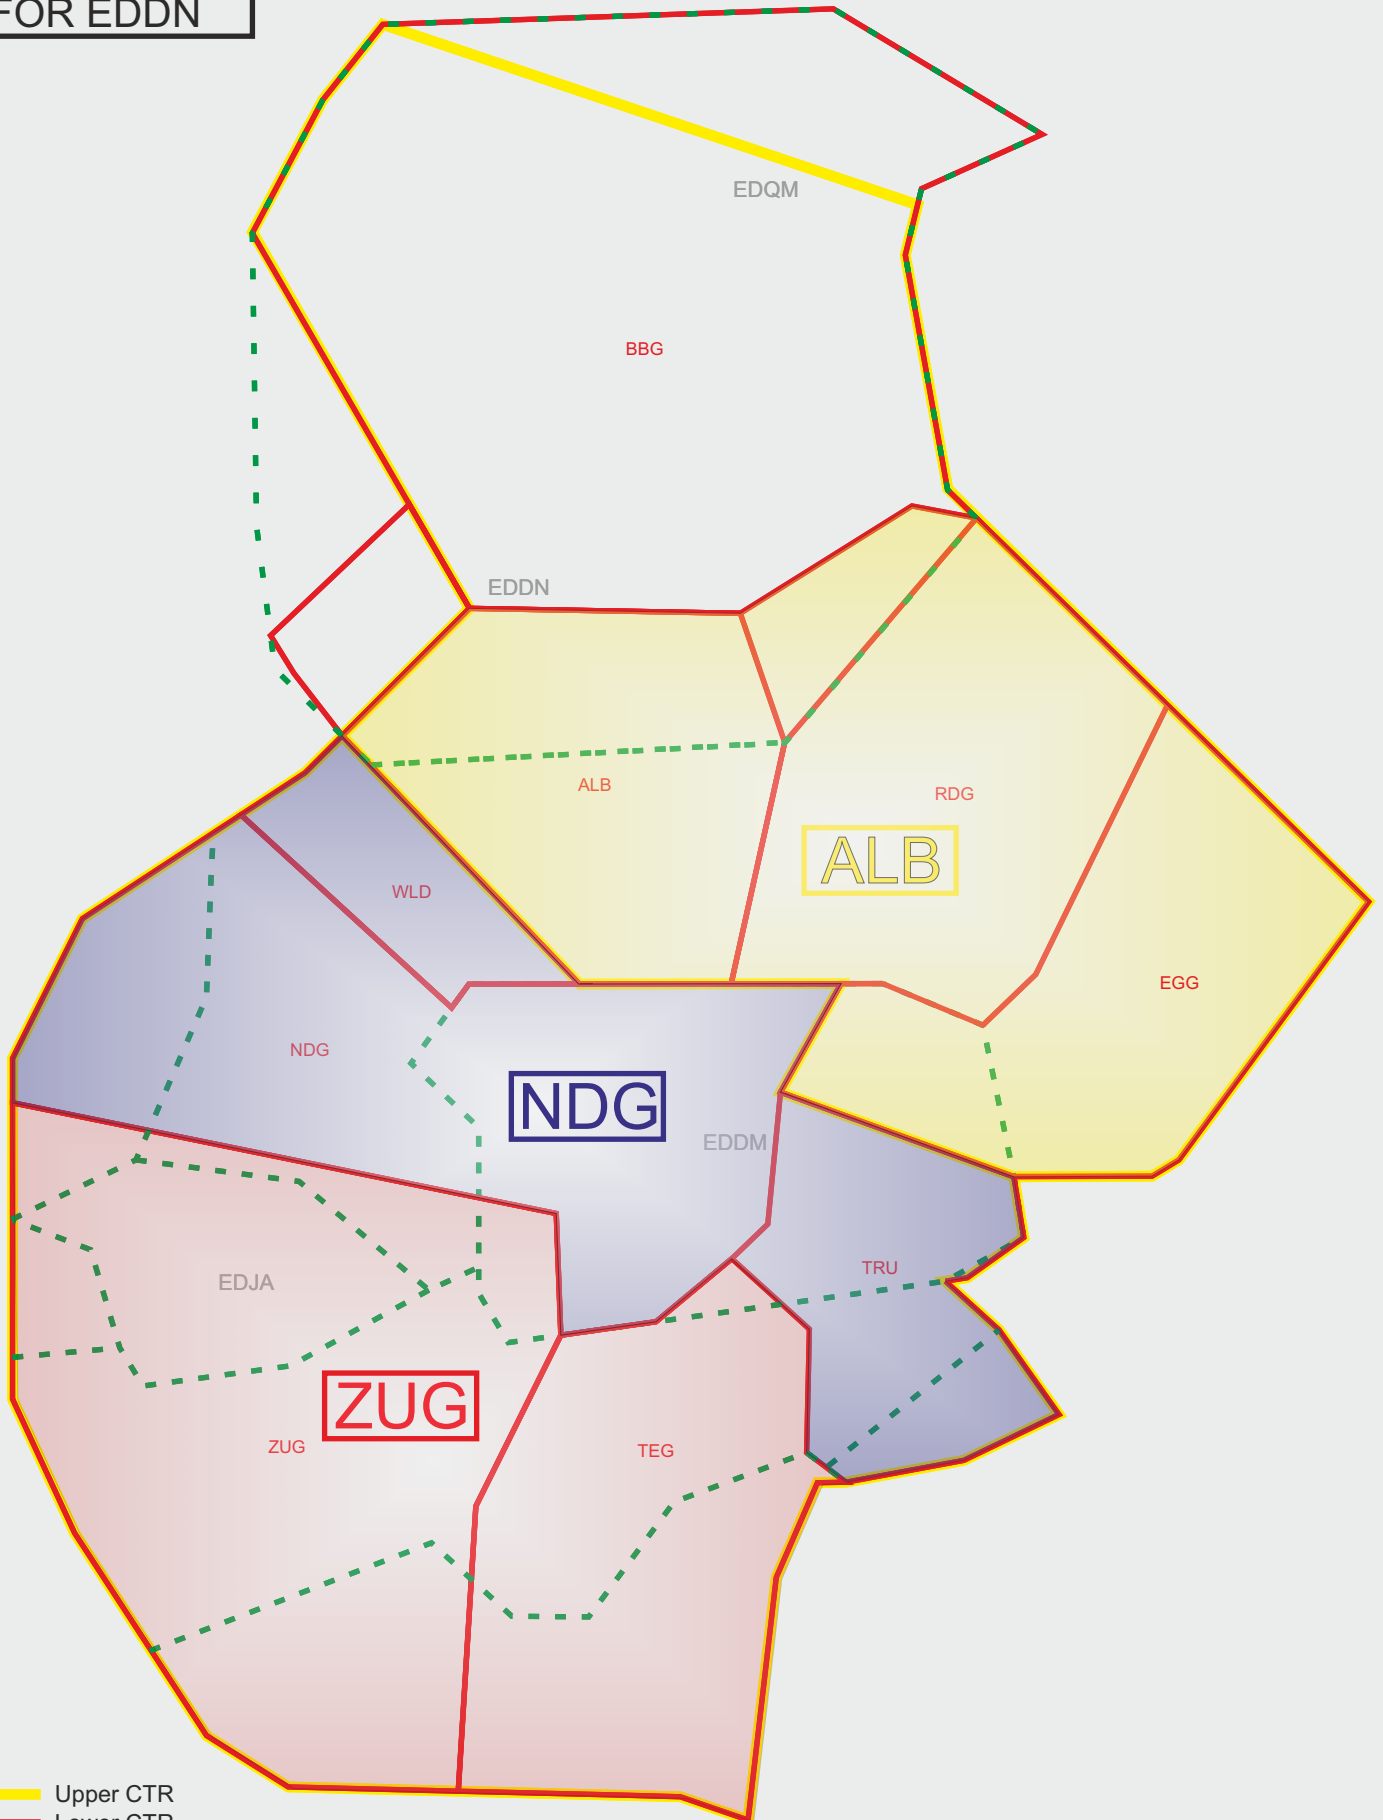

## SECTOR PRIORISATION

If sector is not online, the listed stations will cover

**ALB:** RDG EGG ZUG

**BBG:** (GER) RDG EGG

**EGG:** RDG ALB ZUG

**NDG:** ZUG RDG

**RDG:** ALB EGG ZUG

**TEG:** TRU ZUG RDG

**TRU:** NDG ZUG ROD

**WLD:** NDG EGG ZUG RDG

**ZUG:** TRU RDG

— Upper CTR  
— Lower CTR  
- - - Approach

-  Upper CTR
-  Lower CTR
-  Approach

-  Upper CTR
-  Lower CTR
-  Approach

-  Upper CTR
-  Lower CTR
-  Approach

NO TOP-DOWN  
FOR EDDN

-  Upper CTR
-  Lower CTR
-  Approach

NO TOP-DOWN  
FOR EDDN

Upper CTR  
Lower CTR  
Approach