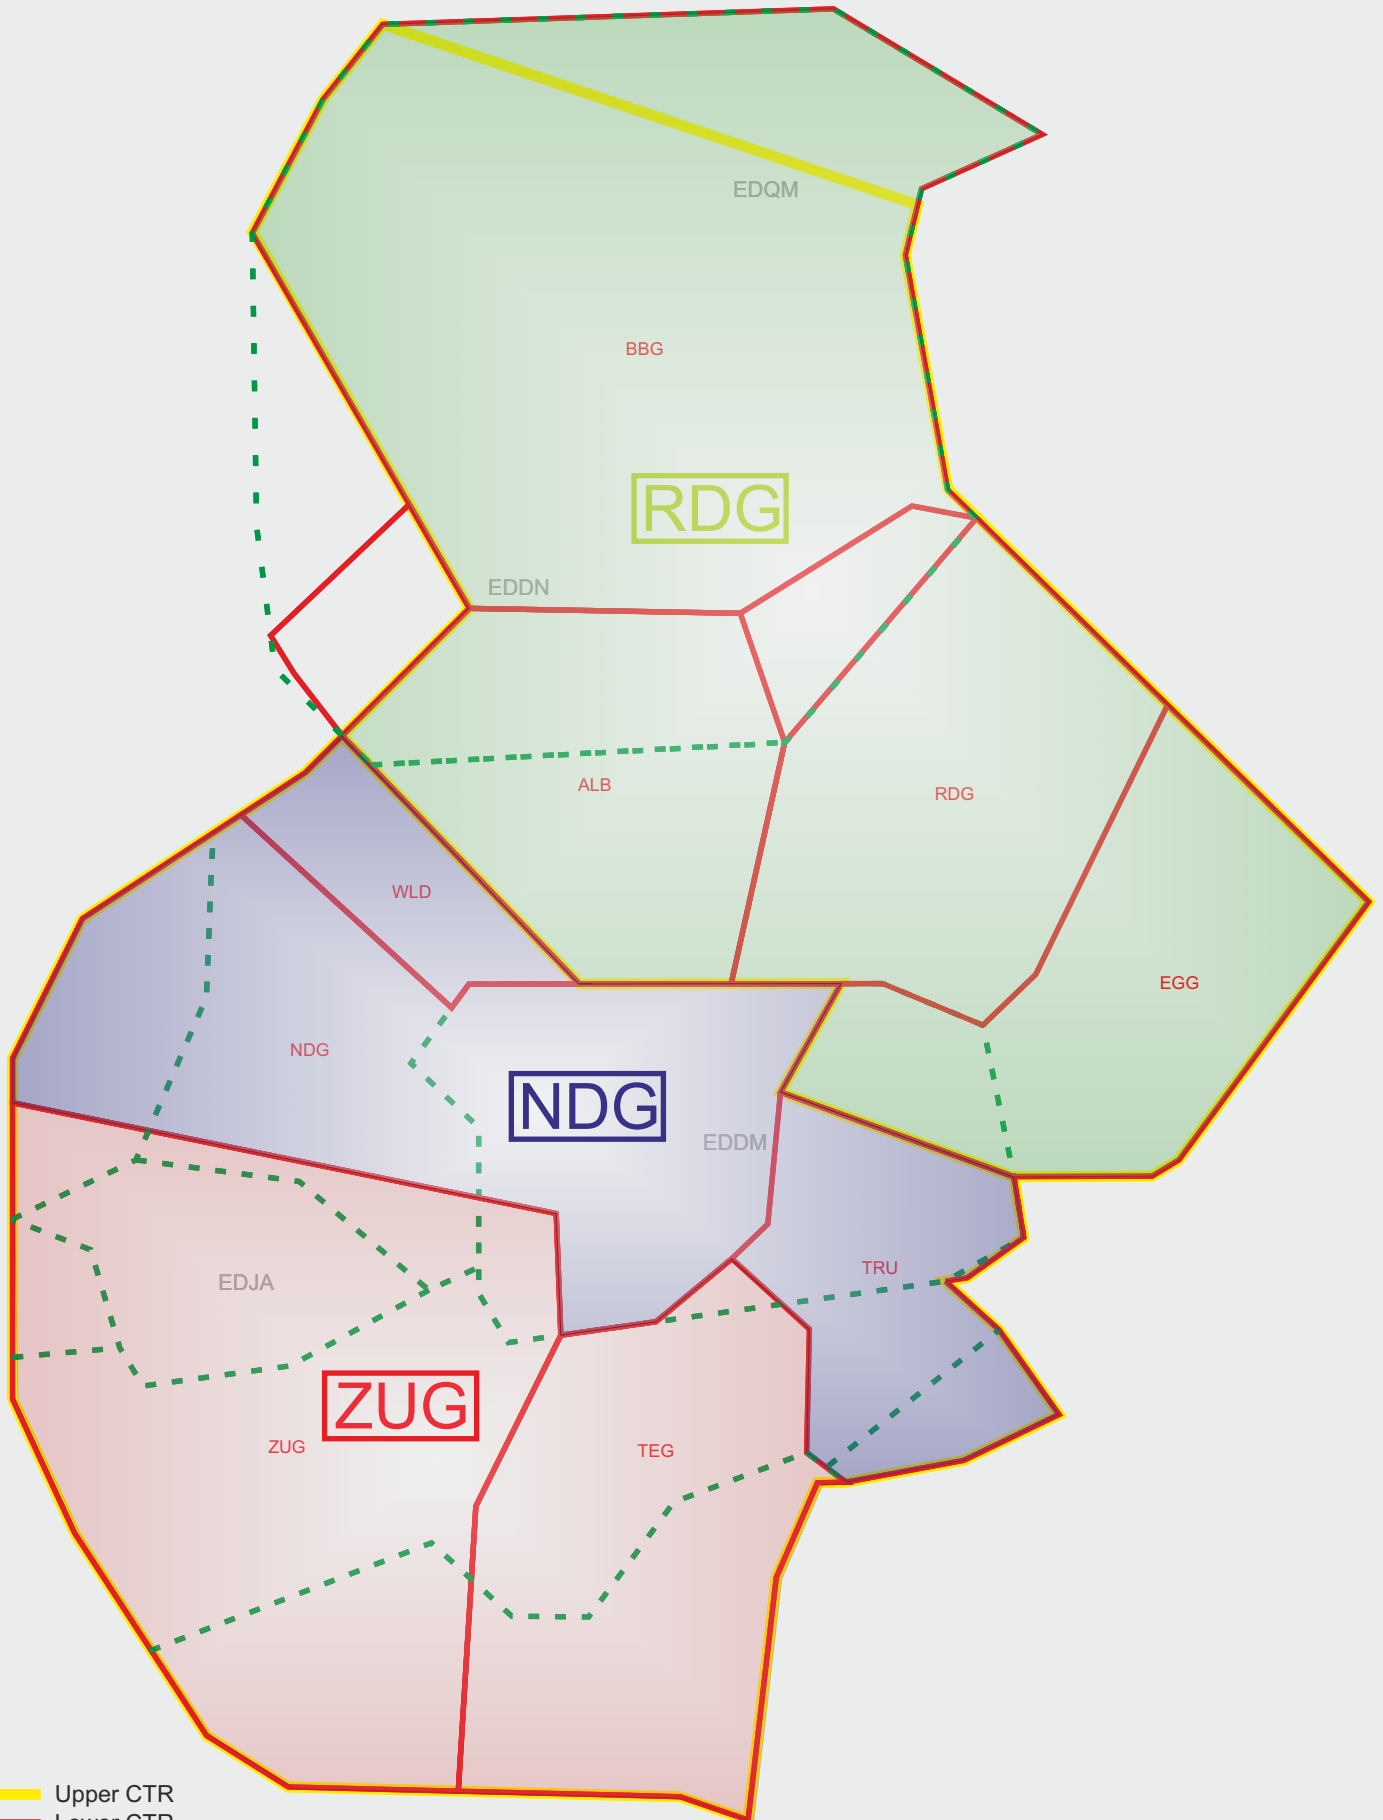

## SECTOR PRIORISATION

If sector is not online, the listed stations will cover

**ALB:** RDG EGG ZUG

**BBG:** (GER) RDG EGG

**EGG:** RDG ALB ZUG

**NDG:** ZUG RDG

**RDG:** ALB EGG ZUG

**TEG:** TRU ZUG RDG

**TRU:** NDG ZUG ROD

**WLD:** NDG EGG ZUG RDG

**ZUG:** TRU RDG

— Upper CTR  
— Lower CTR  
- - - Approach

-  Upper CTR
-  Lower CTR
-  Approach

-  Upper CTR
-  Lower CTR
-  Approach

-  Upper CTR
-  Lower CTR
-  Approach

NO TOP-DOWN  
FOR EDDN

-  Upper CTR
-  Lower CTR
-  Approach

NO TOP-DOWN  
FOR EDDN

Upper CTR  
Lower CTR  
Approach