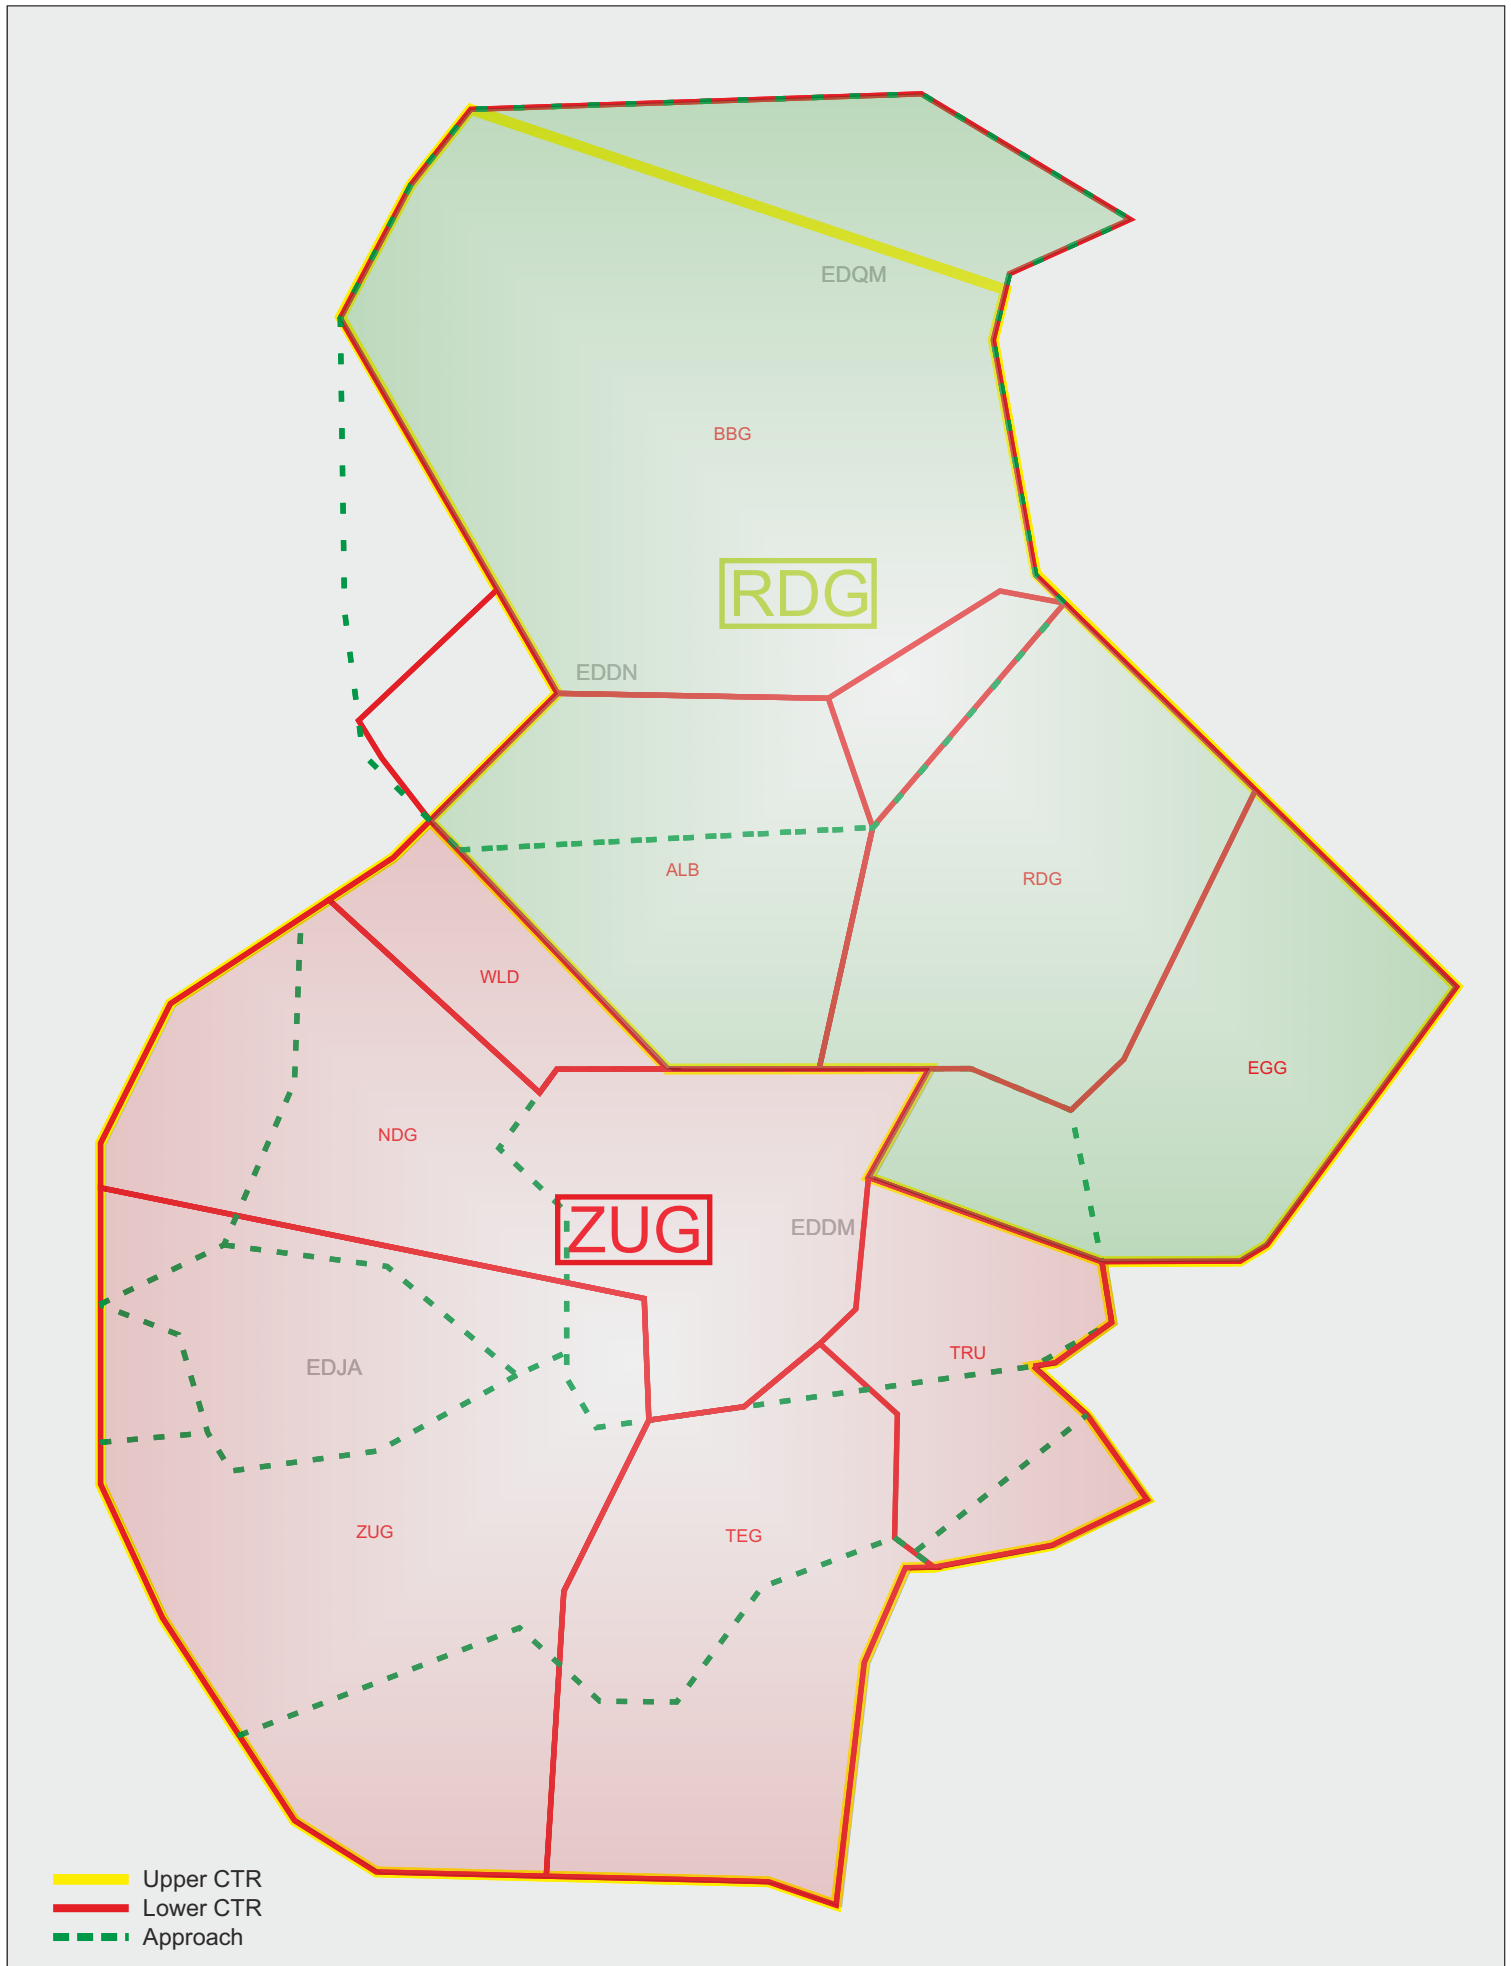

## SECTOR PRIORISATION

If sector is not online, the listed stations will cover

**ALB:** RDG EGG ZUG

**BBG:** (GER) RDG EGG

**EGG:** RDG ALB ZUG

**NDG:** ZUG RDG

**RDG:** ALB EGG ZUG

**TEG:** TRU ZUG RDG

**TRU:** NDG ZUG ROD

**WLD:** NDG EGG ZUG RDG

**ZUG:** TRU RDG

— Upper CTR  
— Lower CTR  
- - - Approach

-  Upper CTR
-  Lower CTR
-  Approach

-  Upper CTR
-  Lower CTR
-  Approach

-  Upper CTR
-  Lower CTR
-  Approach

NO TOP-DOWN  
FOR EDDN

-  Upper CTR
-  Lower CTR
-  Approach

NO TOP-DOWN  
FOR EDDN

Upper CTR  
Lower CTR  
Approach