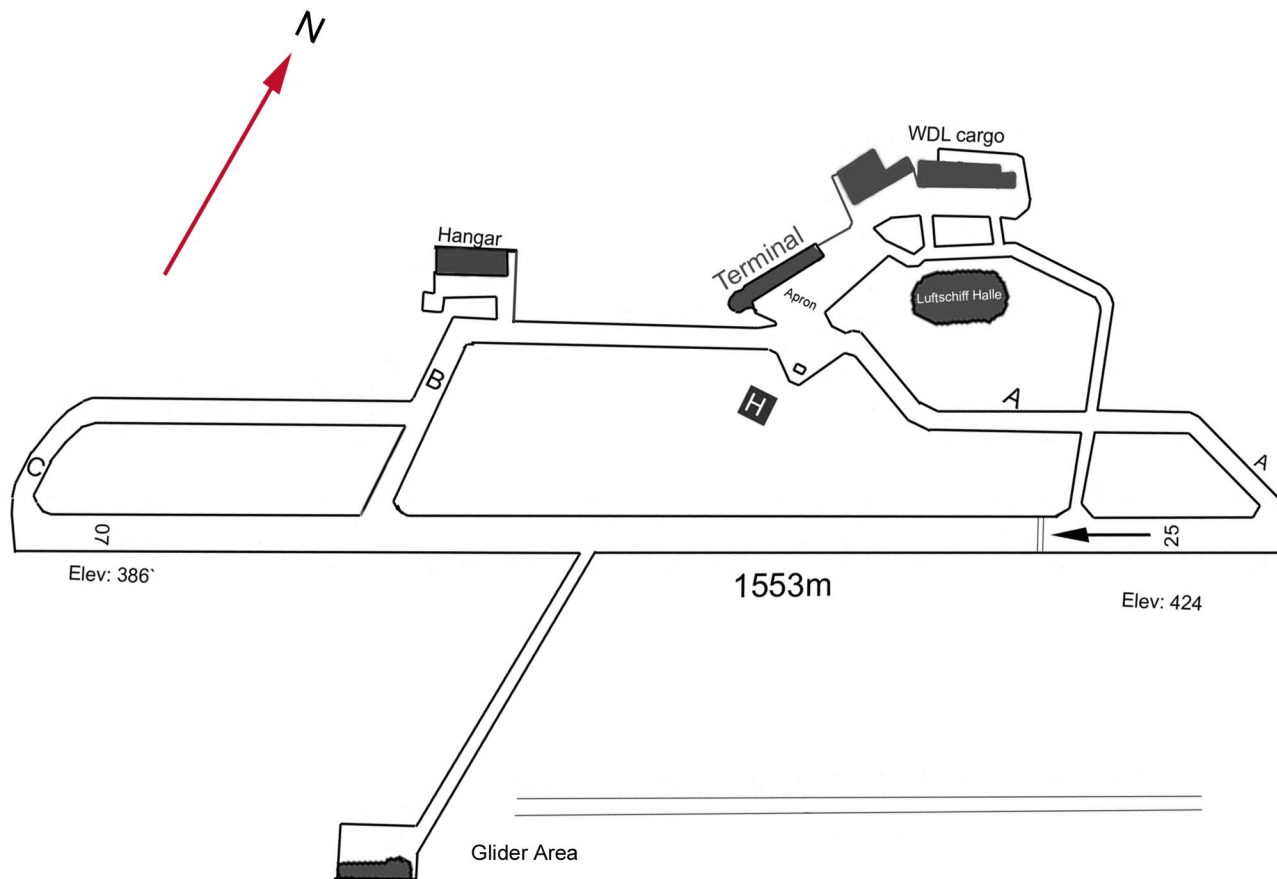

EDLE  
 Essen/Mülheim  
 Essen Information 119.75

**For flight simulator use only. Not to be used for real world flight**

RWY 07 (066)	1553 x 45m	ASPH	LCN 40	TORA 1200m
RWY 25 (246)	1553 x 45m	ASPH	LCN 40	TORA 1553m
LFZ / ACFT bis/up to 25000kg				