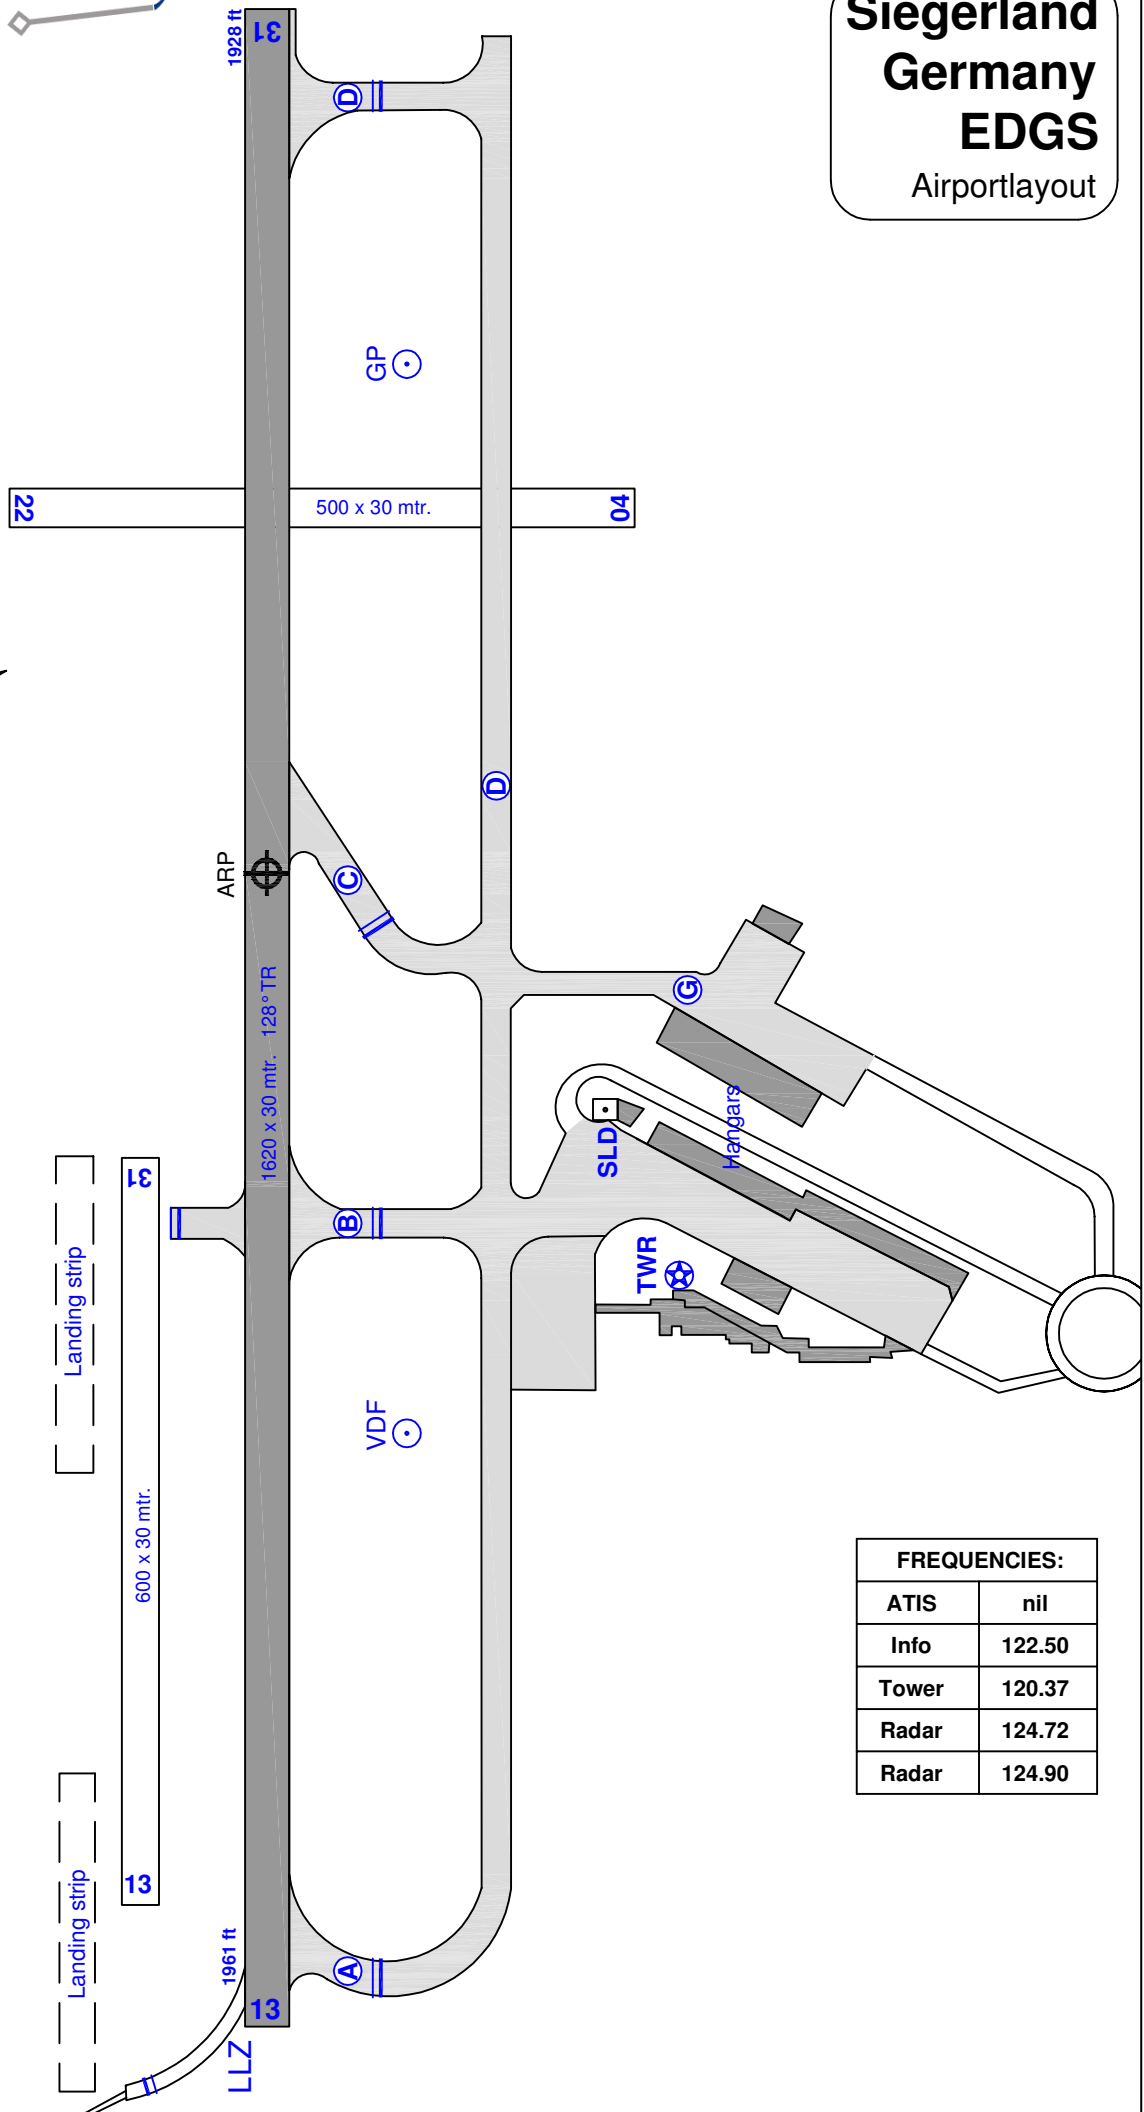

**Siegerland
Germany
EDGS**
Airportlayout

FREQUENCIES:	
ATIS	nil
Info	122.50
Tower	120.37
Radar	124.72
Radar	124.90

Corrections: logo added