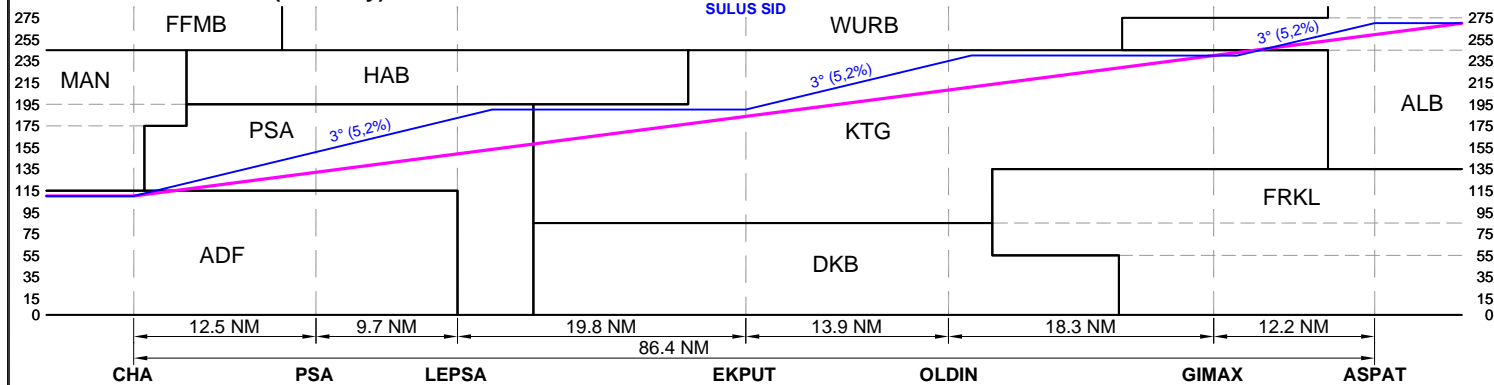

VATSIM Germany

Profile View Frankfurt Inbound-Routes from EDMM & EDDM (Jets & Props)

EDMM Main & EDDM (Jets only)

EDMM Alternate

EDDM (Props only)

VATSIM Germany

Profile View Frankfurt Inbound-Routes from EDMM & EDDM (Jets & Props)