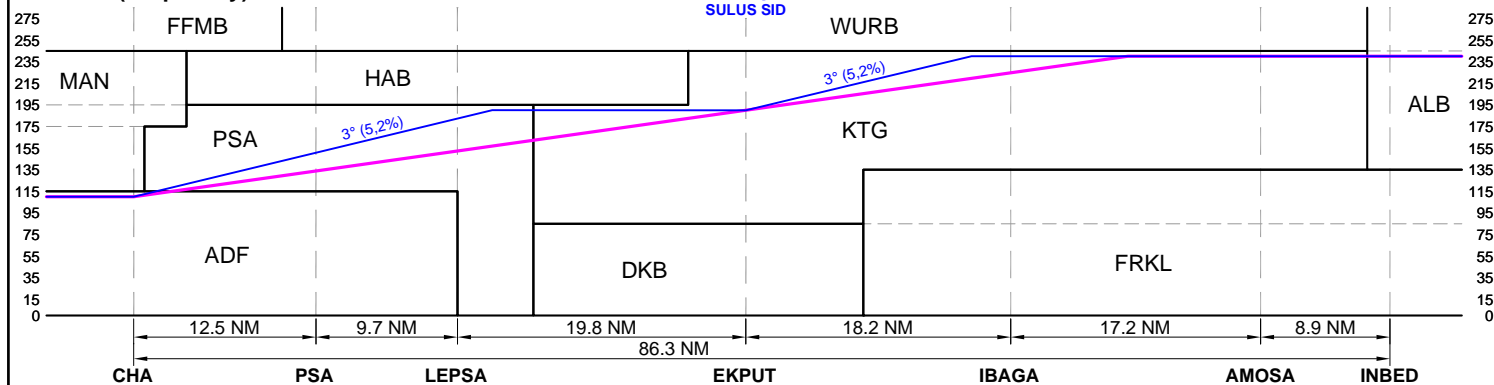

VATSIM Germany

Profile View Frankfurt Inbound-Routes from EDMM & EDDM (Jets & Props)

EDMM Main & EDDM (Jets only)

EDMM Alternate

EDDM (Props only)

VATSIM Germany

Profile View Frankfurt Inbound-Routes from EDMM & EDDM (Jets & Props)