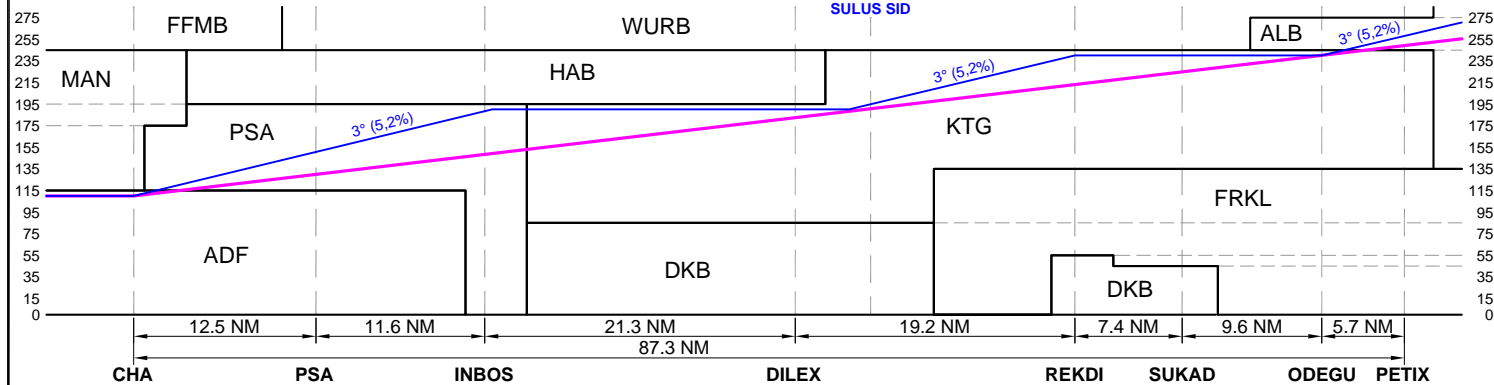

VATSIM Germany

Profile View Frankfurt Inbound-Routes from EDMM & EDDM (Jets & Props)

EDMM Main & EDDM (Jets only)

EDMM Alternate

EDDM (Props only)

VATSIM Germany

Profile View Frankfurt Inbound-Routes from EDMM & EDDM (Jets & Props)