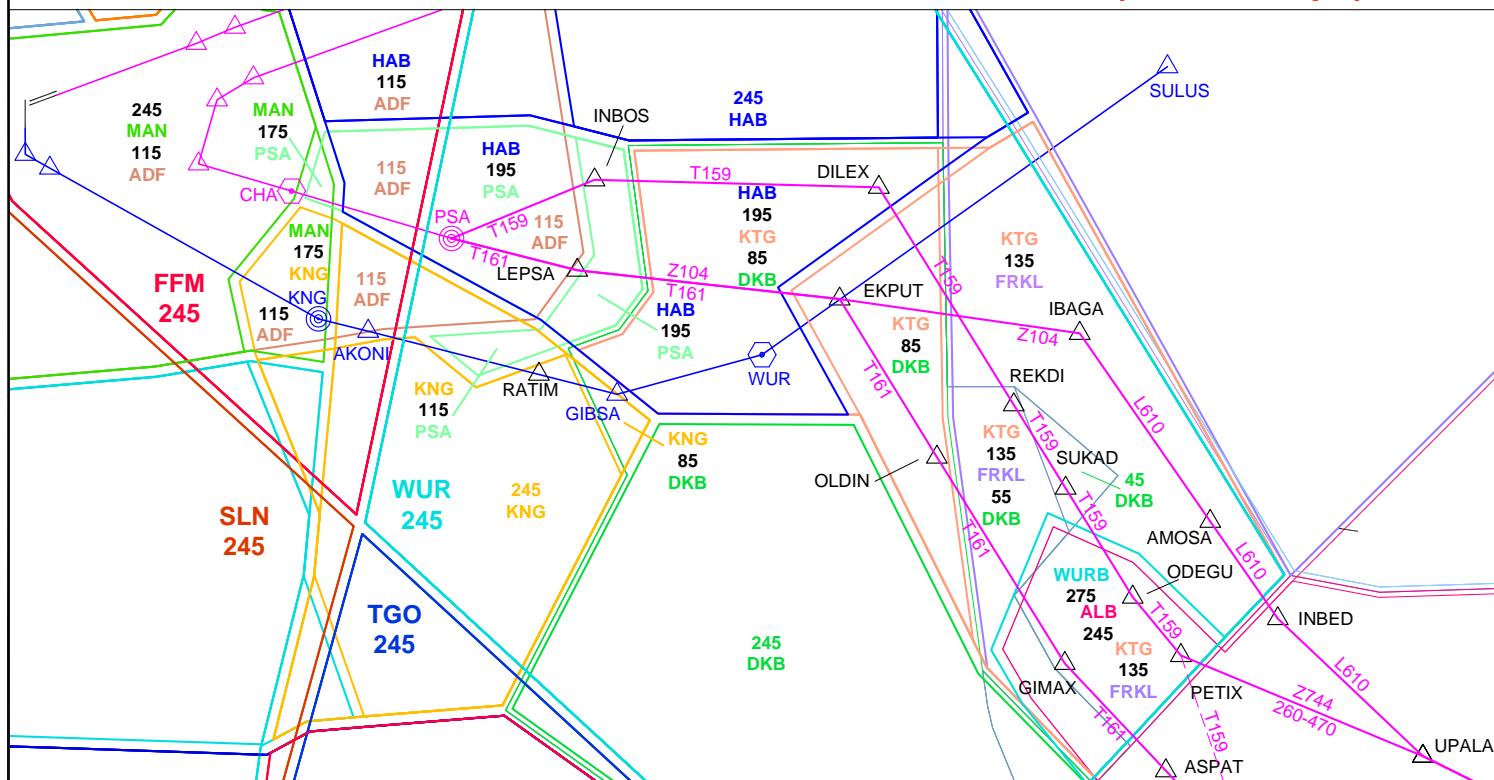

VATSIM Germany

Profile View Frankfurt Inbound-Routes from EDMM & EDDM (Jets & Props)

EDMM Main & EDDM (Jets only)

EDMM Alternate

EDDM (Props only)

VATSIM Germany

Profile View Frankfurt Inbound-Routes from EDMM & EDDM (Jets & Props)