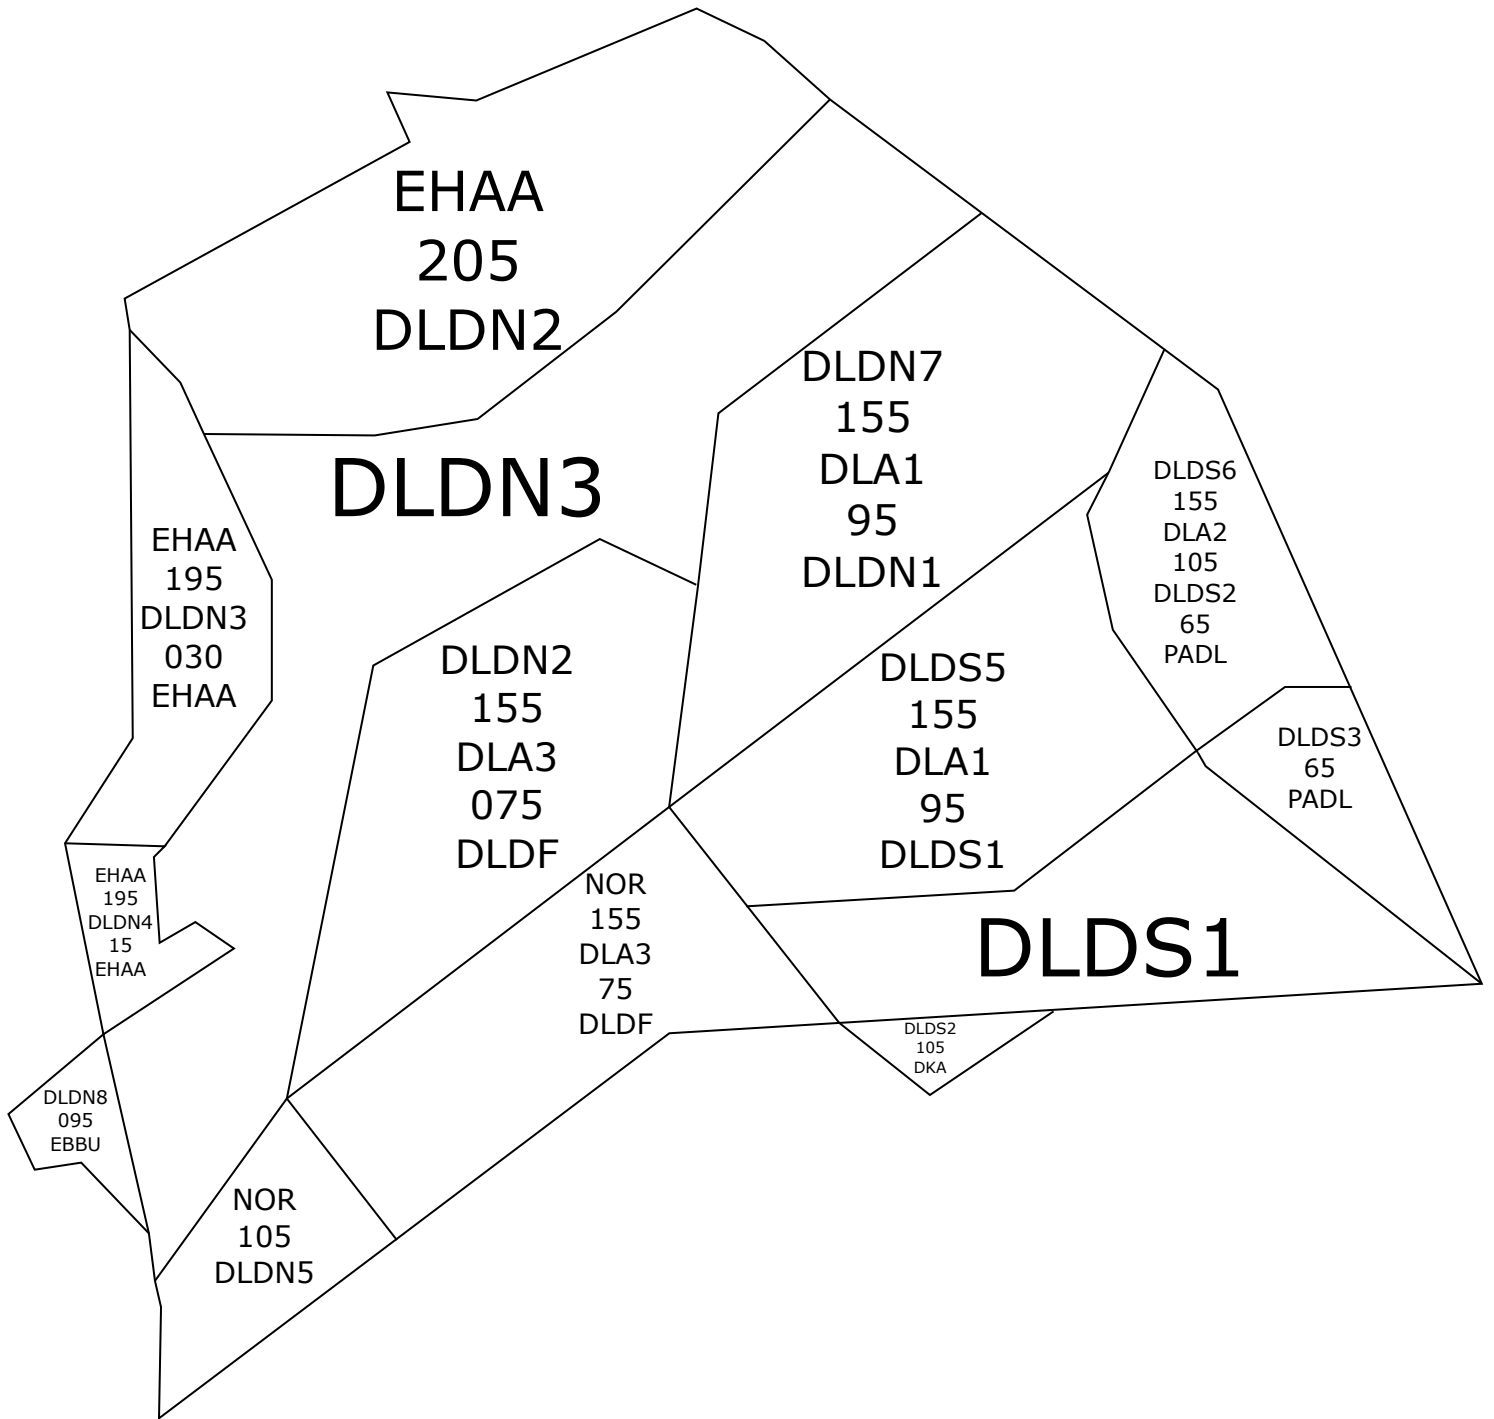

Langen North (FL0-FL245)

VATSIM Germany

Lower Sectors EDGG (south) GND - FL115

VATSIM Germany

Lower Sectors EDGG (south) FL115 - FL145

VATSIM Germany

Lower Sectors EDGG (south) FL145 - FL245

VATSIM Germany

EDDF APP Airspace Overview RWY 07

VATSIM Germany

EDDF APP Airspace Overview RWY 25

Düsseldorf Approach 05-Condition

VATSIM Germany

Upper Sectors EDUU FL245 - UNL

Maastricht Sector (FL245-FL660)

Münster
EDYYMN
133.850
EDYY_M_CTR

Celle
EDYYCE
133.950
EDYY_C_CTR

Ruhr
EDYYRH
132.625
EDYY_R_CTR

Solling
EDYYSO
131.375
EDYY_S_CTR

EDUUFUL
FL295
EDYYSO

VATSIM Germany

Centerteilung Lower (orange) & Upper (magenta)

2-Teilung **Hersfeld / Kitzingen**
(Nord / Süd)

2-Teilung **Hersfeld / Rüdeshheim**
(Nordost / Südwest)

2-Teilung **Rüdeshheim / Kitzingen**
(West / Ost)

3-Teilung **Rüdeshheim / Hersfeld / Kitzingen**
(West / Nord / Süd)

Sector coverage by station (EDLL)