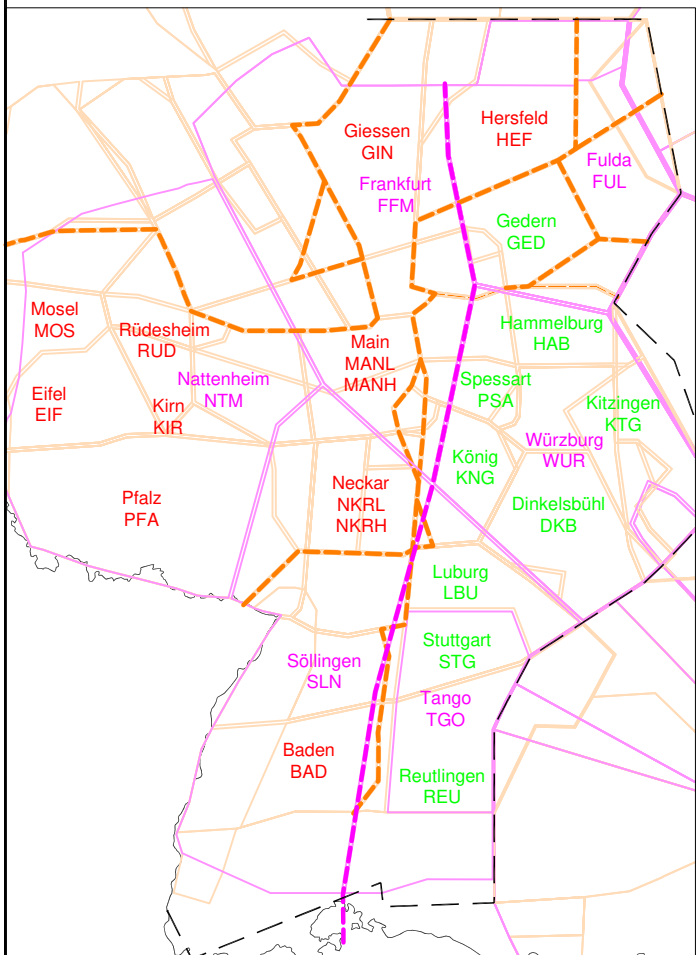

Langen North (FL0-FL245)

VATSIM Germany

Lower Sectors EDGG (south) GND - FL115

VATSIM Germany

Lower Sectors EDGG (south) FL115 - FL145

VATSIM Germany

Lower Sectors EDGG (south) FL145 - FL245

VATSIM Germany

EDDF APP Airspace Overview RWY 07

VATSIM Germany

EDDF APP Airspace Overview RWY 25

Düsseldorf Approach 05-Condition

VATSIM Germany

Upper Sectors EDUU FL245 - UNL

Maastricht Sector (FL245-FL660)

Münster
EDYYMN
133.850
EDYY_M_CTR

Celle
EDYYCE
133.950
EDYY_C_CTR

Ruhr
EDYYRH
132.625
EDYY_R_CTR

Solling
EDYYSO
131.375
EDYY_S_CTR

EDUUFUL
FL295
EDYYSO

VATSIM Germany

Centerteilung Lower (orange) & Upper (magenta)

2-Teilung **Hersfeld / Kitzingen**
(Nord / Süd)

2-Teilung **Hersfeld / Rüdeshheim**
(Nordost / Südwest)

2-Teilung **Rüdeshheim / Kitzingen**
(West / Ost)

3-Teilung **Rüdeshheim / Hersfeld / Kitzingen**
(West / Nord / Süd)

Sector coverage by station (EDLL)