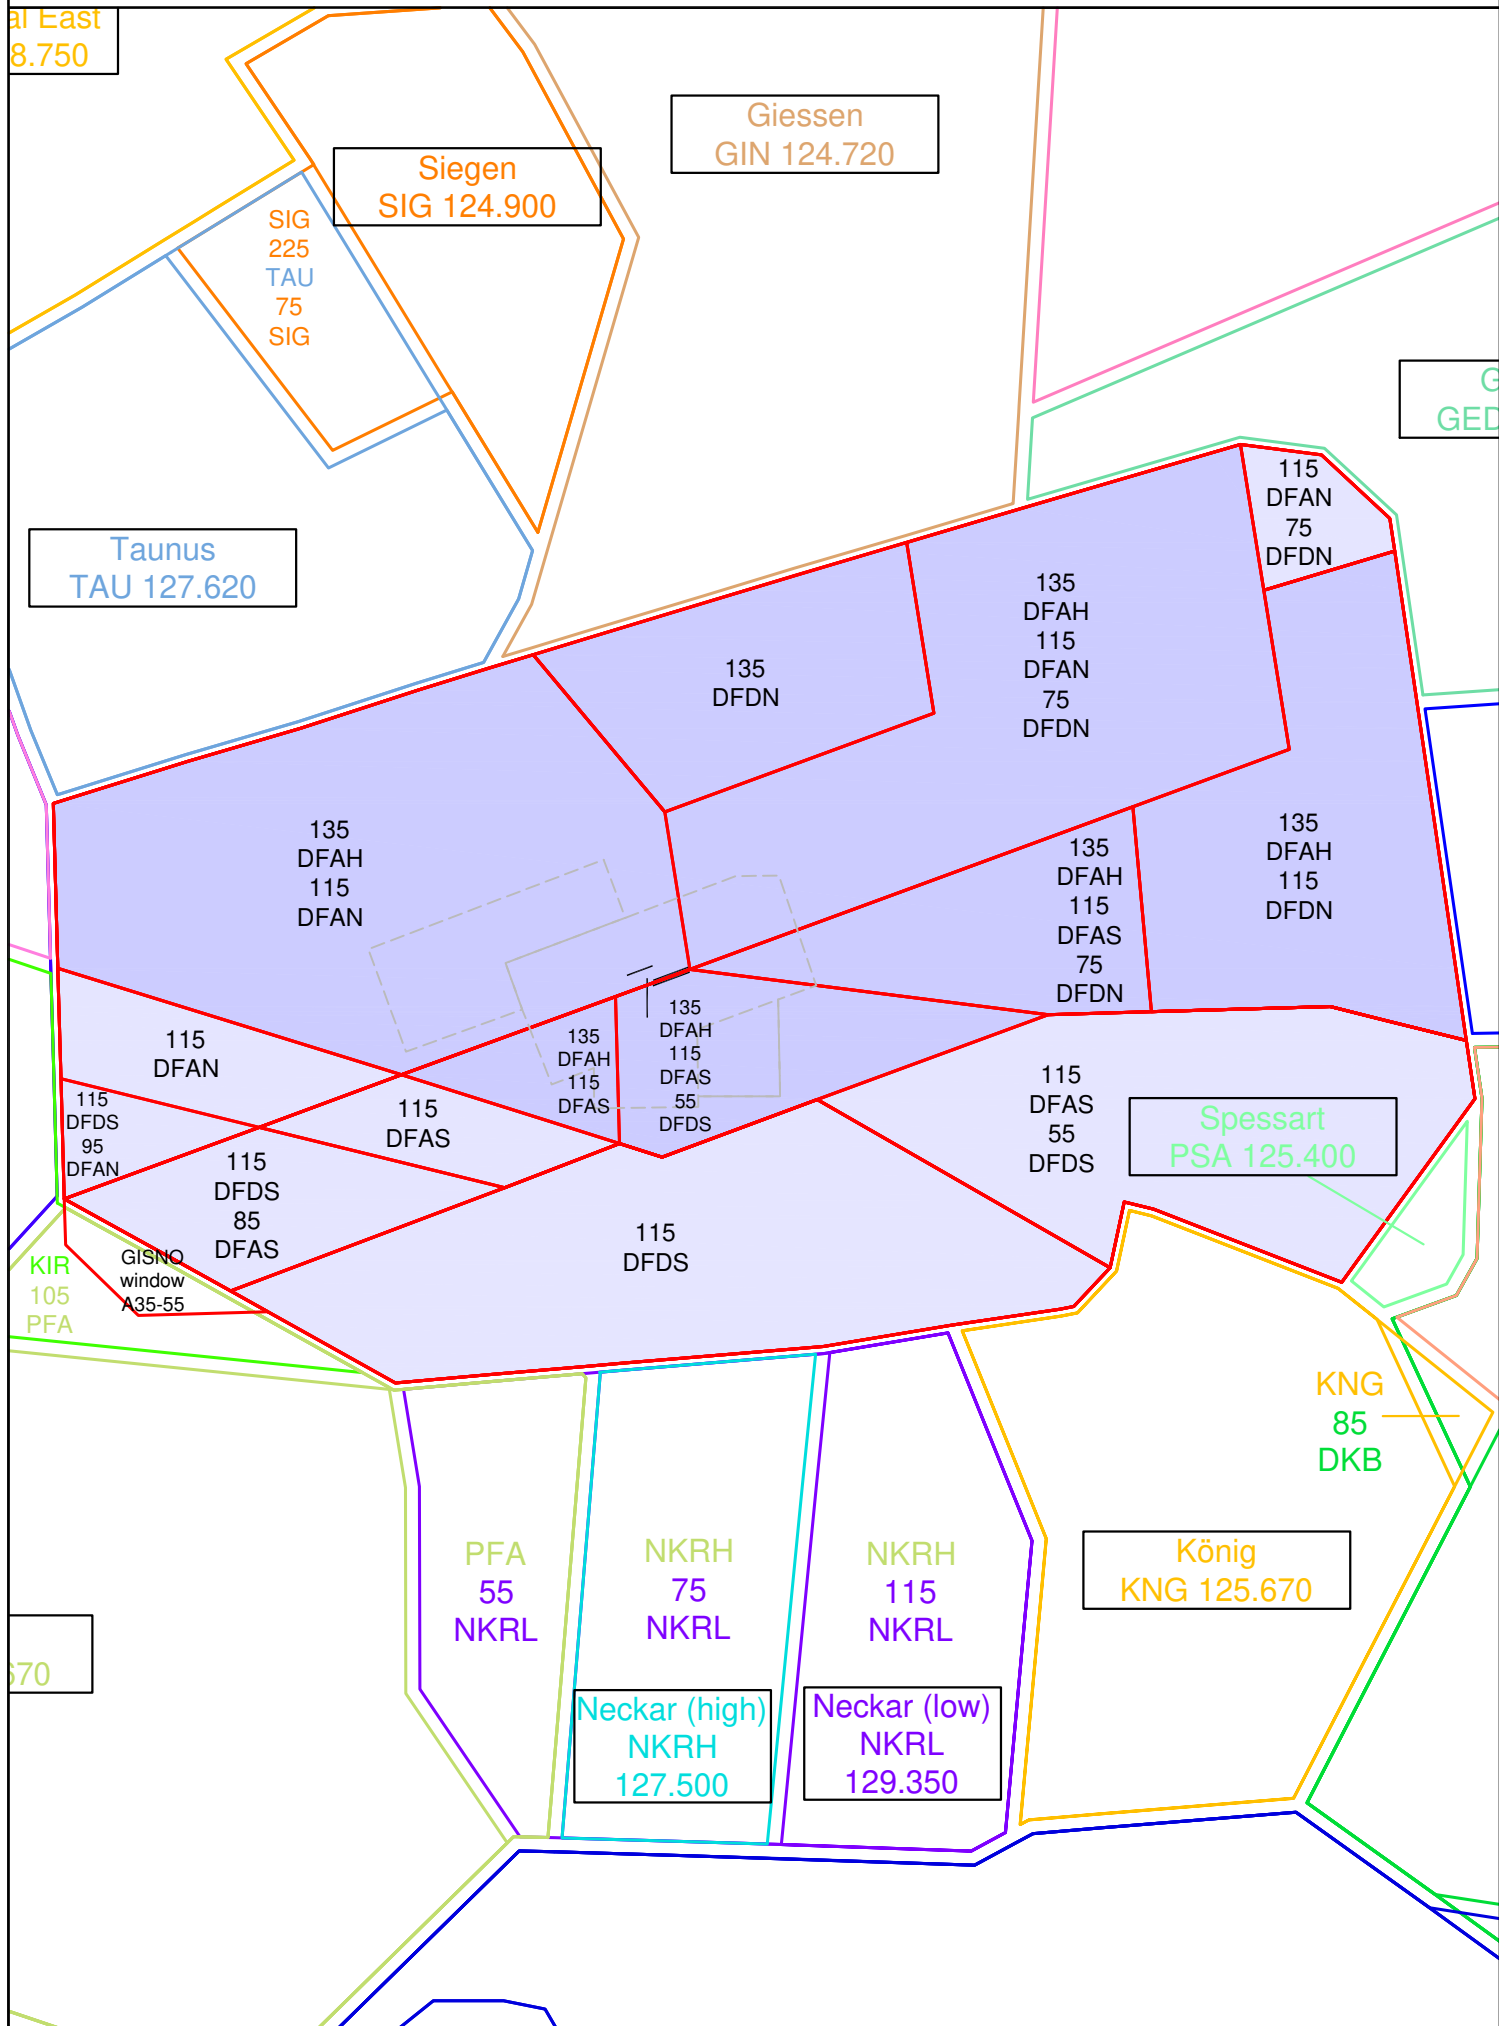

Langen North (FL0-FL245)

VATSIM Germany

Lower Sectors EDGG (south) GND - FL115

VATSIM Germany

Lower Sectors EDGG (south) FL115 - FL145

VATSIM Germany

Lower Sectors EDGG (south) FL145 - FL245

VATSIM Germany

EDDF APP Airspace Overview RWY 07

VATSIM Germany

EDDF APP Airspace Overview RWY 25

Düsseldorf Approach 05-Condition

VATSIM Germany

Upper Sectors EDUU FL245 - UNL

Maastricht Sector (FL245-FL660)

Münster
EDYYMN
133.850
EDYY_M_CTR

Celle
EDYYCE
133.950
EDYY_C_CTR

Ruhr
EDYYRH
132.625
EDYY_R_CTR

Solling
EDYYSO
131.375
EDYY_S_CTR

EDUUFUL
FL295
EDYYSO

VATSIM Germany

Centerteilung Lower (orange) & Upper (magenta)

2-Teilung **Hersfeld / Kitzingen**
(Nord / Süd)

2-Teilung **Hersfeld / Rüdeshheim**
(Nordost / Südwest)

2-Teilung **Rüdeshheim / Kitzingen**
(West / Ost)

3-Teilung **Rüdeshheim / Hersfeld / Kitzingen**
(West / Nord / Süd)

Sector coverage by station (EDLL)