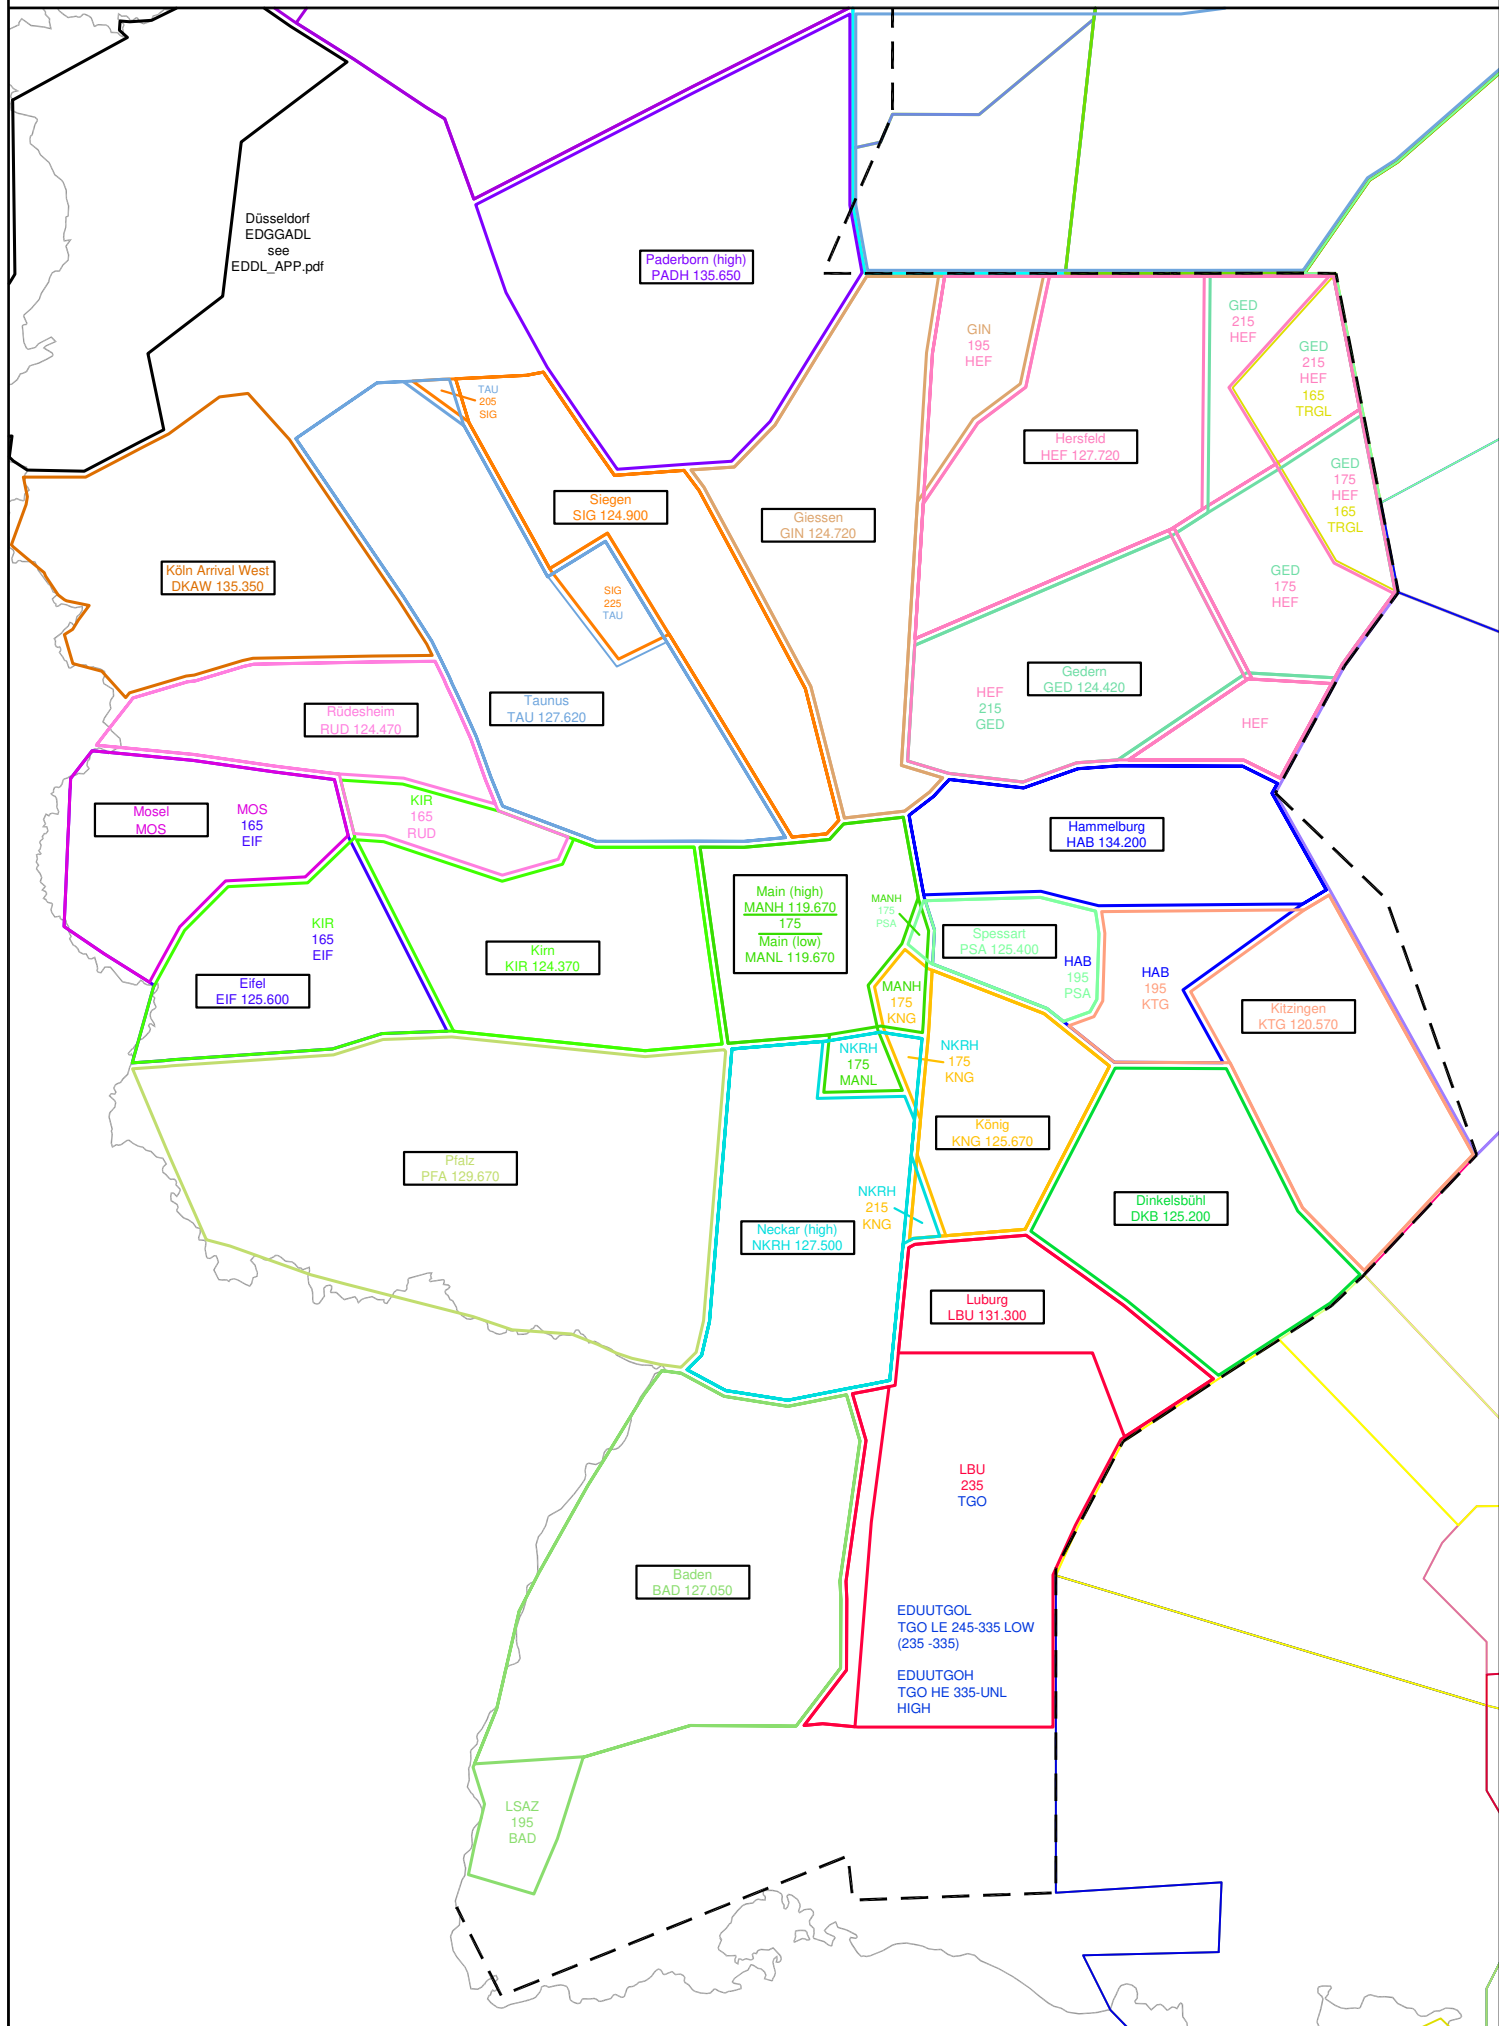

Langen North (FL0-FL245)

VATSIM Germany

Lower Sectors EDGG (south) GND - FL115

VATSIM Germany

Lower Sectors EDGG (south) FL115 - FL145

VATSIM Germany

Lower Sectors EDGG (south) FL145 - FL245

VATSIM Germany

EDDF APP Airspace Overview RWY 07

VATSIM Germany

EDDF APP Airspace Overview RWY 25

Düsseldorf Approach 05-Condition

VATSIM Germany

Upper Sectors EDUU FL245 - UNL

Maastricht Sector (FL245-FL660)

Münster
EDYYMN
133.850
EDYY_M_CTR

Celle
EDYYCE
133.950
EDYY_C_CTR

Ruhr
EDYYRH
132.625
EDYY_R_CTR

Solling
EDYYSO
131.375
EDYY_S_CTR

EDUUFUL
FL295
EDYYSO

VATSIM Germany

Centerteilung Lower (orange) & Upper (magenta)

2-Teilung **Hersfeld / Kitzingen**
(Nord / Süd)

2-Teilung **Hersfeld / Rüdeshheim**
(Nordost / Südwest)

2-Teilung **Rüdeshheim / Kitzingen**
(West / Ost)

3-Teilung **Rüdeshheim / Hersfeld / Kitzingen**
(West / Nord / Süd)

Sector coverage by station (EDLL)