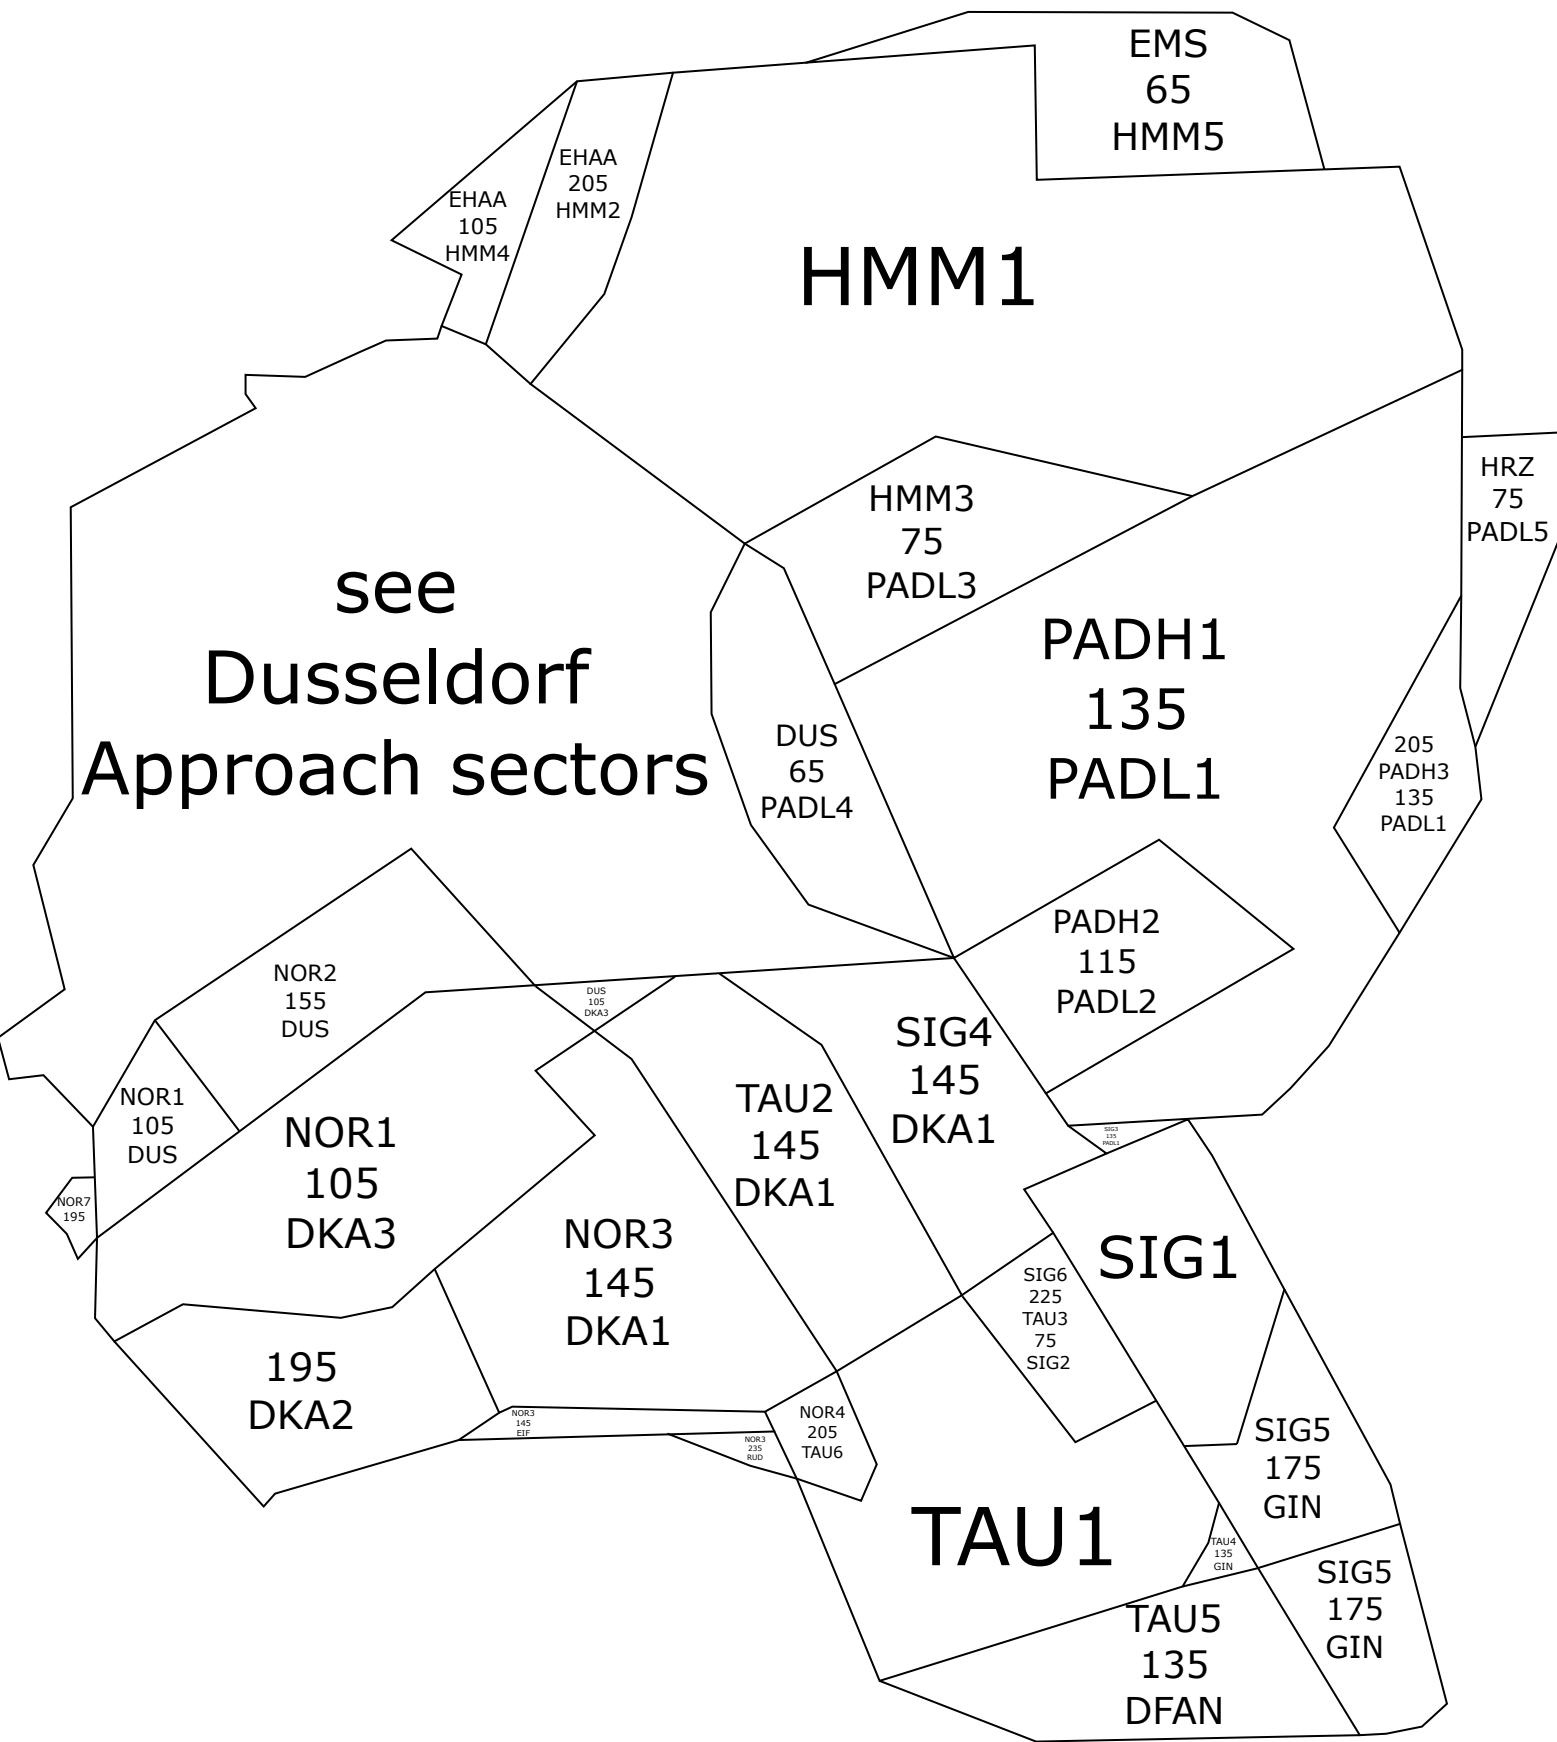

Langen North (FL0-FL245)

VATSIM Germany

Lower Sectors EDGG (south) GND - FL115

VATSIM Germany

Lower Sectors EDGG (south) FL115 - FL145

VATSIM Germany

Lower Sectors EDGG (south) FL145 - FL245

VATSIM Germany

EDDF APP Airspace Overview RWY 07

VATSIM Germany

EDDF APP Airspace Overview RWY 25

Düsseldorf Approach 05-Condition

VATSIM Germany

Upper Sectors EDUU FL245 - UNL

Maastricht Sector (FL245-FL660)

Münster
EDYYMN
133.850
EDYY_M_CTR

Celle
EDYYCE
133.950
EDYY_C_CTR

Ruhr
EDYYRH
132.625
EDYY_R_CTR

Solling
EDYYSO
131.375
EDYY_S_CTR

EDUUFUL
FL295
EDYYSO

VATSIM Germany

Centerteilung Lower (orange) & Upper (magenta)

2-Teilung **Hersfeld / Kitzingen**
(Nord / Süd)

2-Teilung **Hersfeld / Rüdeshheim**
(Nordost / Südwest)

2-Teilung **Rüdeshheim / Kitzingen**
(West / Ost)

3-Teilung **Rüdeshheim / Hersfeld / Kitzingen**
(West / Nord / Süd)

Sector coverage by station (EDLL)