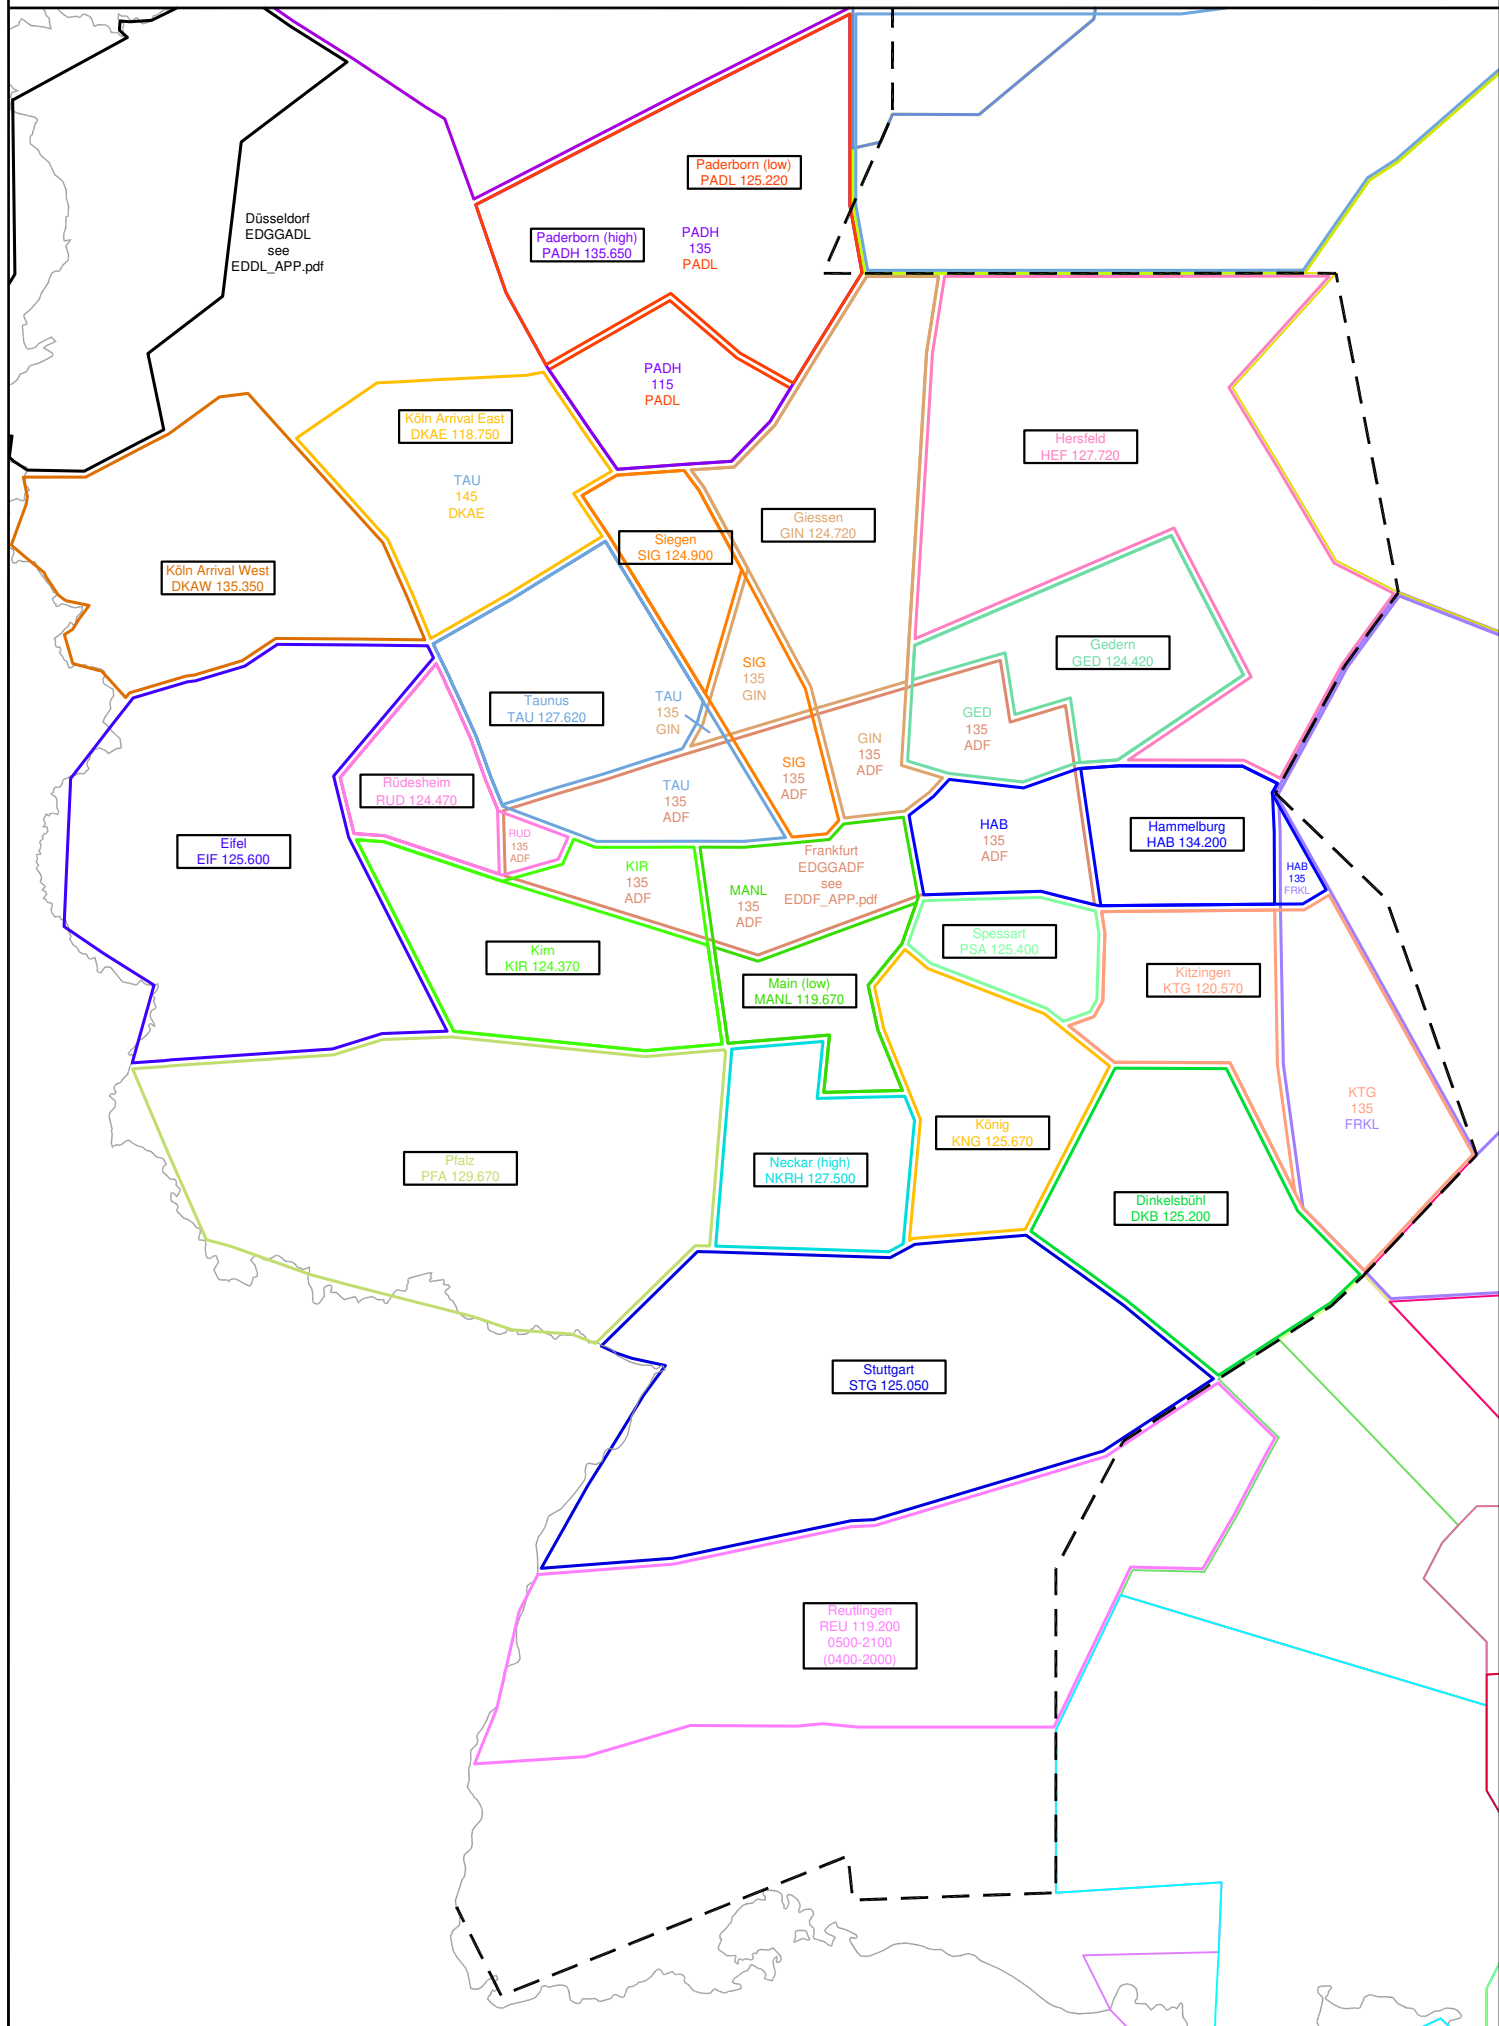

Langen North (FL0-FL245)

VATSIM Germany

Lower Sectors EDGG (south) GND - FL115

VATSIM Germany

Lower Sectors EDGG (south) FL115 - FL145

VATSIM Germany

Lower Sectors EDGG (south) FL145 - FL245

VATSIM Germany

EDDF APP Airspace Overview RWY 07

VATSIM Germany

EDDF APP Airspace Overview RWY 25

Düsseldorf Approach 05-Condition

VATSIM Germany

Upper Sectors EDUU FL245 - UNL

Maastricht Sector (FL245-FL660)

Münster
EDYYMN
133.850
EDYY_M_CTR

Celle
EDYYCE
133.950
EDYY_C_CTR

Ruhr
EDYYRH
132.625
EDYY_R_CTR

Solling
EDYYSO
131.375
EDYY_S_CTR

EDUUFUL
FL295
EDYYSO

VATSIM Germany

Centerteilung Lower (orange) & Upper (magenta)

2-Teilung **Hersfeld / Kitzingen**
(Nord / Süd)

2-Teilung **Hersfeld / Rüdeshheim**
(Nordost / Südwest)

2-Teilung **Rüdeshheim / Kitzingen**
(West / Ost)

3-Teilung **Rüdeshheim / Hersfeld / Kitzingen**
(West / Nord / Süd)

Sector coverage by station (EDLL)