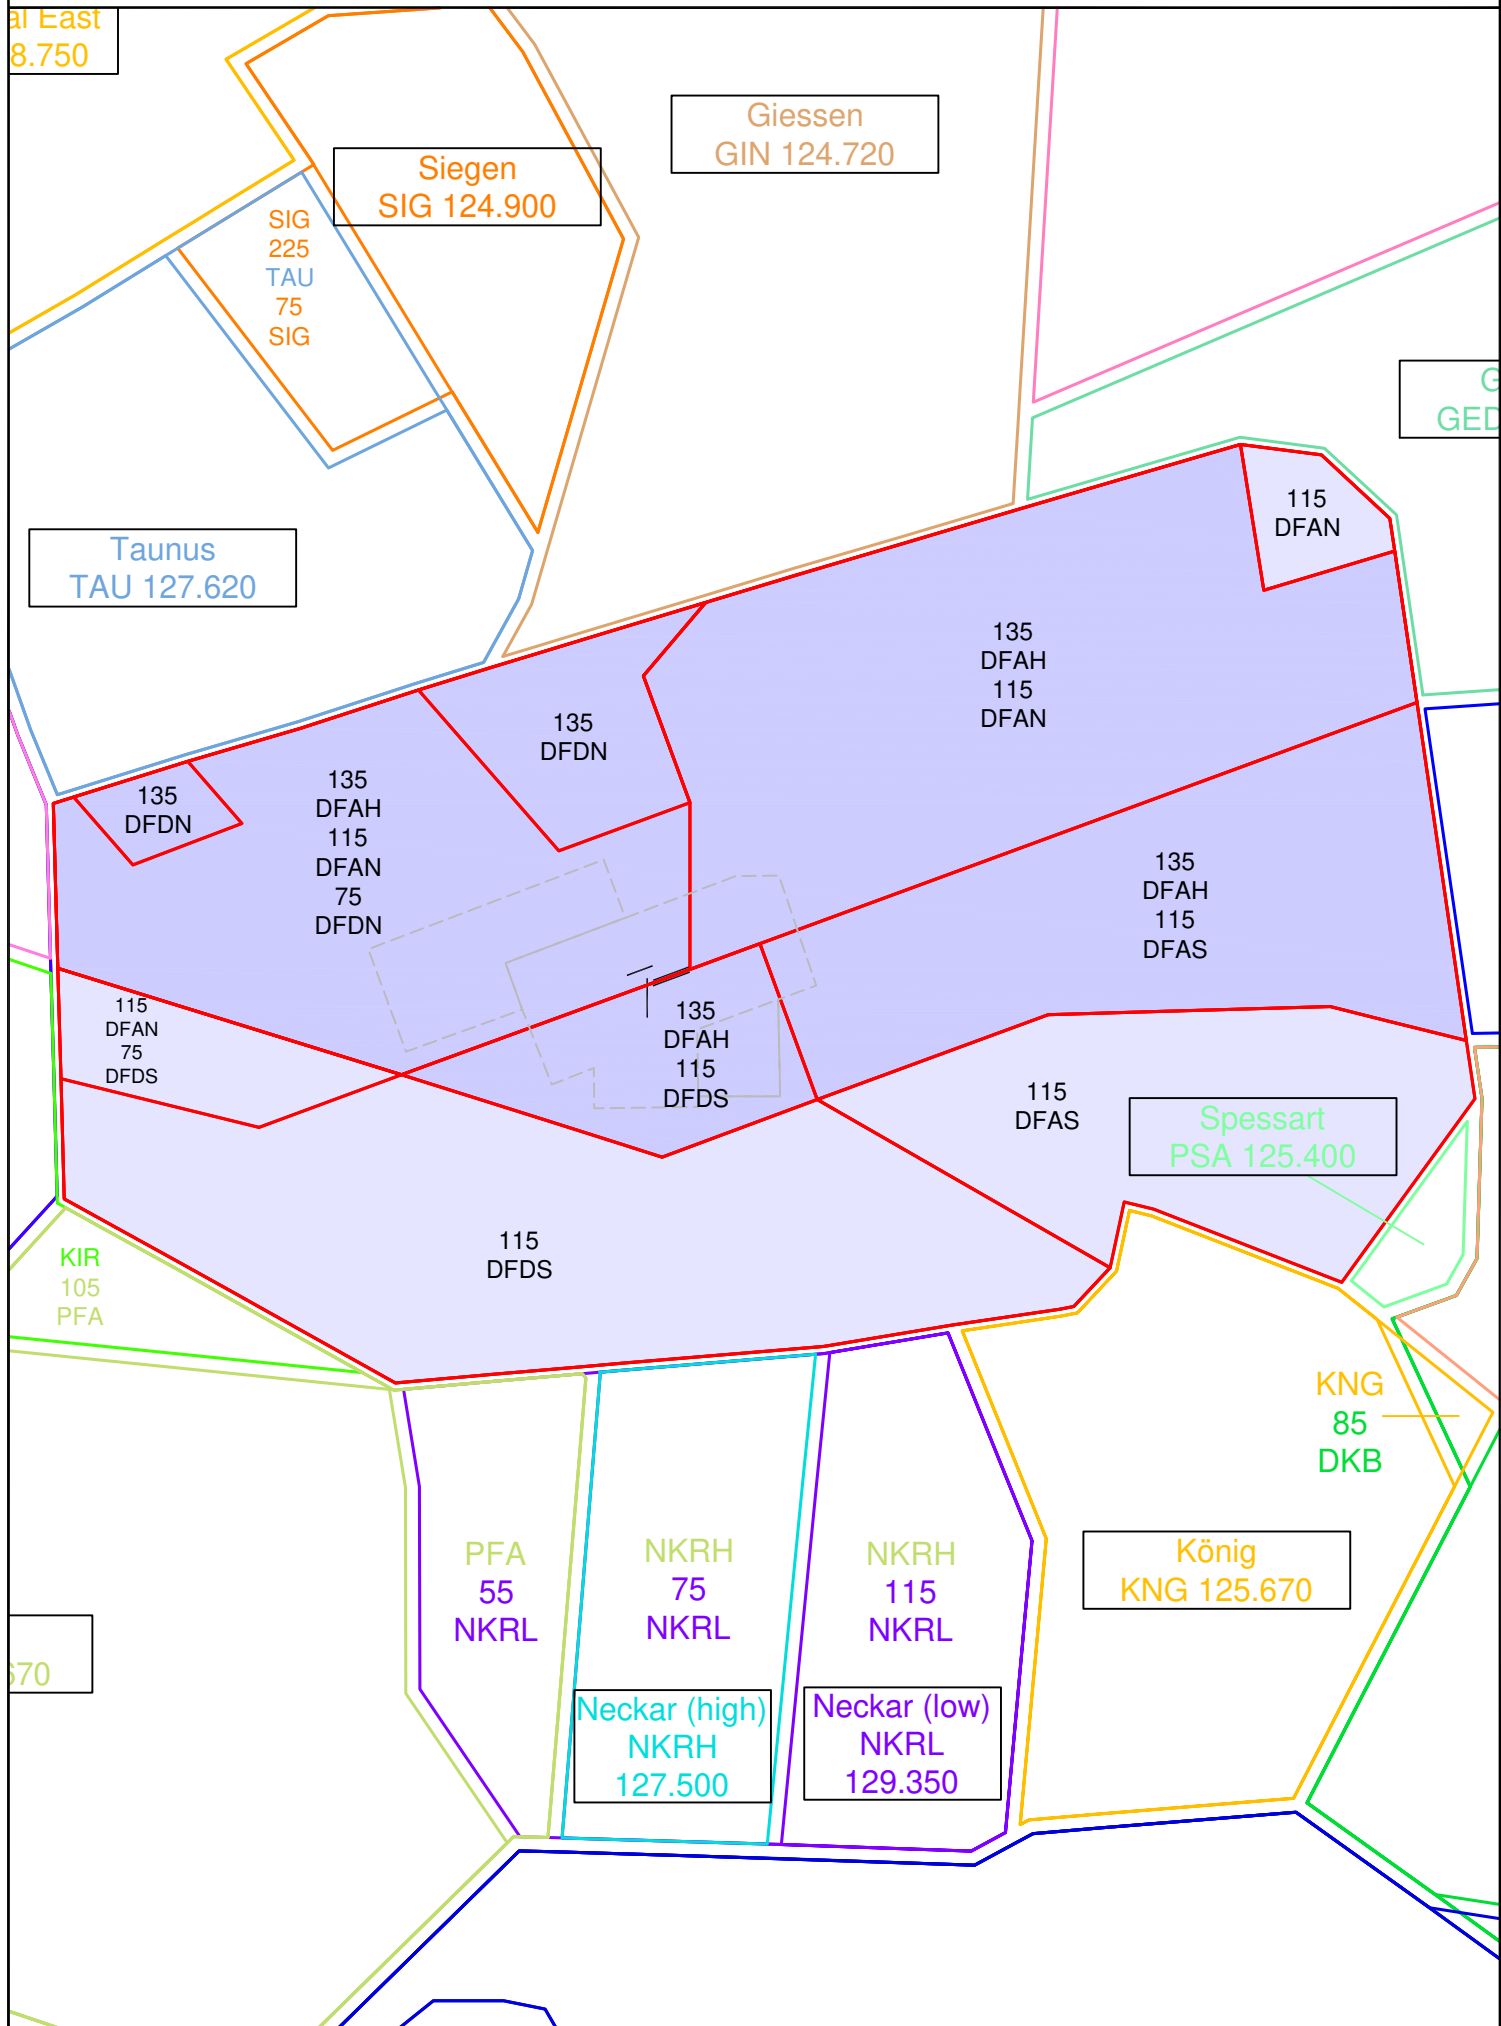

Langen North (FL0-FL245)

VATSIM Germany

Lower Sectors EDGG (south) GND - FL115

VATSIM Germany

Lower Sectors EDGG (south) FL115 - FL145

VATSIM Germany

Lower Sectors EDGG (south) FL145 - FL245

VATSIM Germany

EDDF APP Airspace Overview RWY 07

VATSIM Germany

EDDF APP Airspace Overview RWY 25

Düsseldorf Approach 05-Condition

VATSIM Germany

Upper Sectors EDUU FL245 - UNL

Maastricht Sector (FL245-FL660)

Münster
EDYYMN
133.850
EDYY_M_CTR

Celle
EDYYCE
133.950
EDYY_C_CTR

Ruhr
EDYYRH
132.625
EDYY_R_CTR

Solling
EDYYSO
131.375
EDYY_S_CTR

EDUUFUL
FL295
EDYYSO

VATSIM Germany

Centerteilung Lower (orange) & Upper (magenta)

2-Teilung **Hersfeld / Kitzingen**
(Nord / Süd)

2-Teilung **Hersfeld / Rüdeshheim**
(Nordost / Südwest)

2-Teilung **Rüdeshheim / Kitzingen**
(West / Ost)

3-Teilung **Rüdeshheim / Hersfeld / Kitzingen**
(West / Nord / Süd)

Sector coverage by station (EDLL)