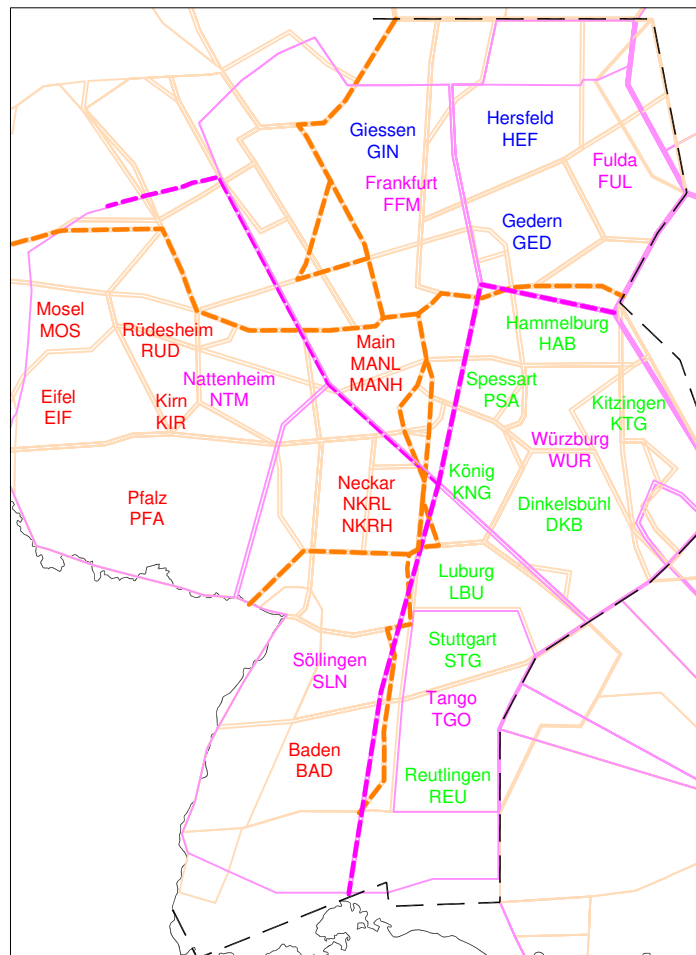

Langen North (FL0-FL245)

VATSIM Germany

Lower Sectors EDGG (south) GND - FL115

VATSIM Germany

Lower Sectors EDGG (south) FL115 - FL145

VATSIM Germany

Lower Sectors EDGG (south) FL145 - FL245

VATSIM Germany

EDDF APP Airspace Overview RWY 07

VATSIM Germany

EDDF APP Airspace Overview RWY 25

Düsseldorf Approach 05-Condition

VATSIM Germany

Upper Sectors EDUU FL245 - UNL

Maastricht Sector (FL245-FL660)

Münster
EDYYMN
133.850
EDYY_M_CTR

Celle
EDYYCE
133.950
EDYY_C_CTR

Ruhr
EDYYRH
132.625
EDYY_R_CTR

Solling
EDYYSO
131.375
EDYY_S_CTR

EDUUFUL
FL295
EDYYSO

VATSIM Germany

Centerteilung Lower (orange) & Upper (magenta)

2-Teilung **Hersfeld / Kitzingen**
(Nord / Süd)

2-Teilung **Hersfeld / Rüdeshheim**
(Nordost / Südwest)

2-Teilung **Rüdeshheim / Kitzingen**
(West / Ost)

3-Teilung **Rüdeshheim / Hersfeld / Kitzingen**
(West / Nord / Süd)

Sector coverage by station (EDLL)