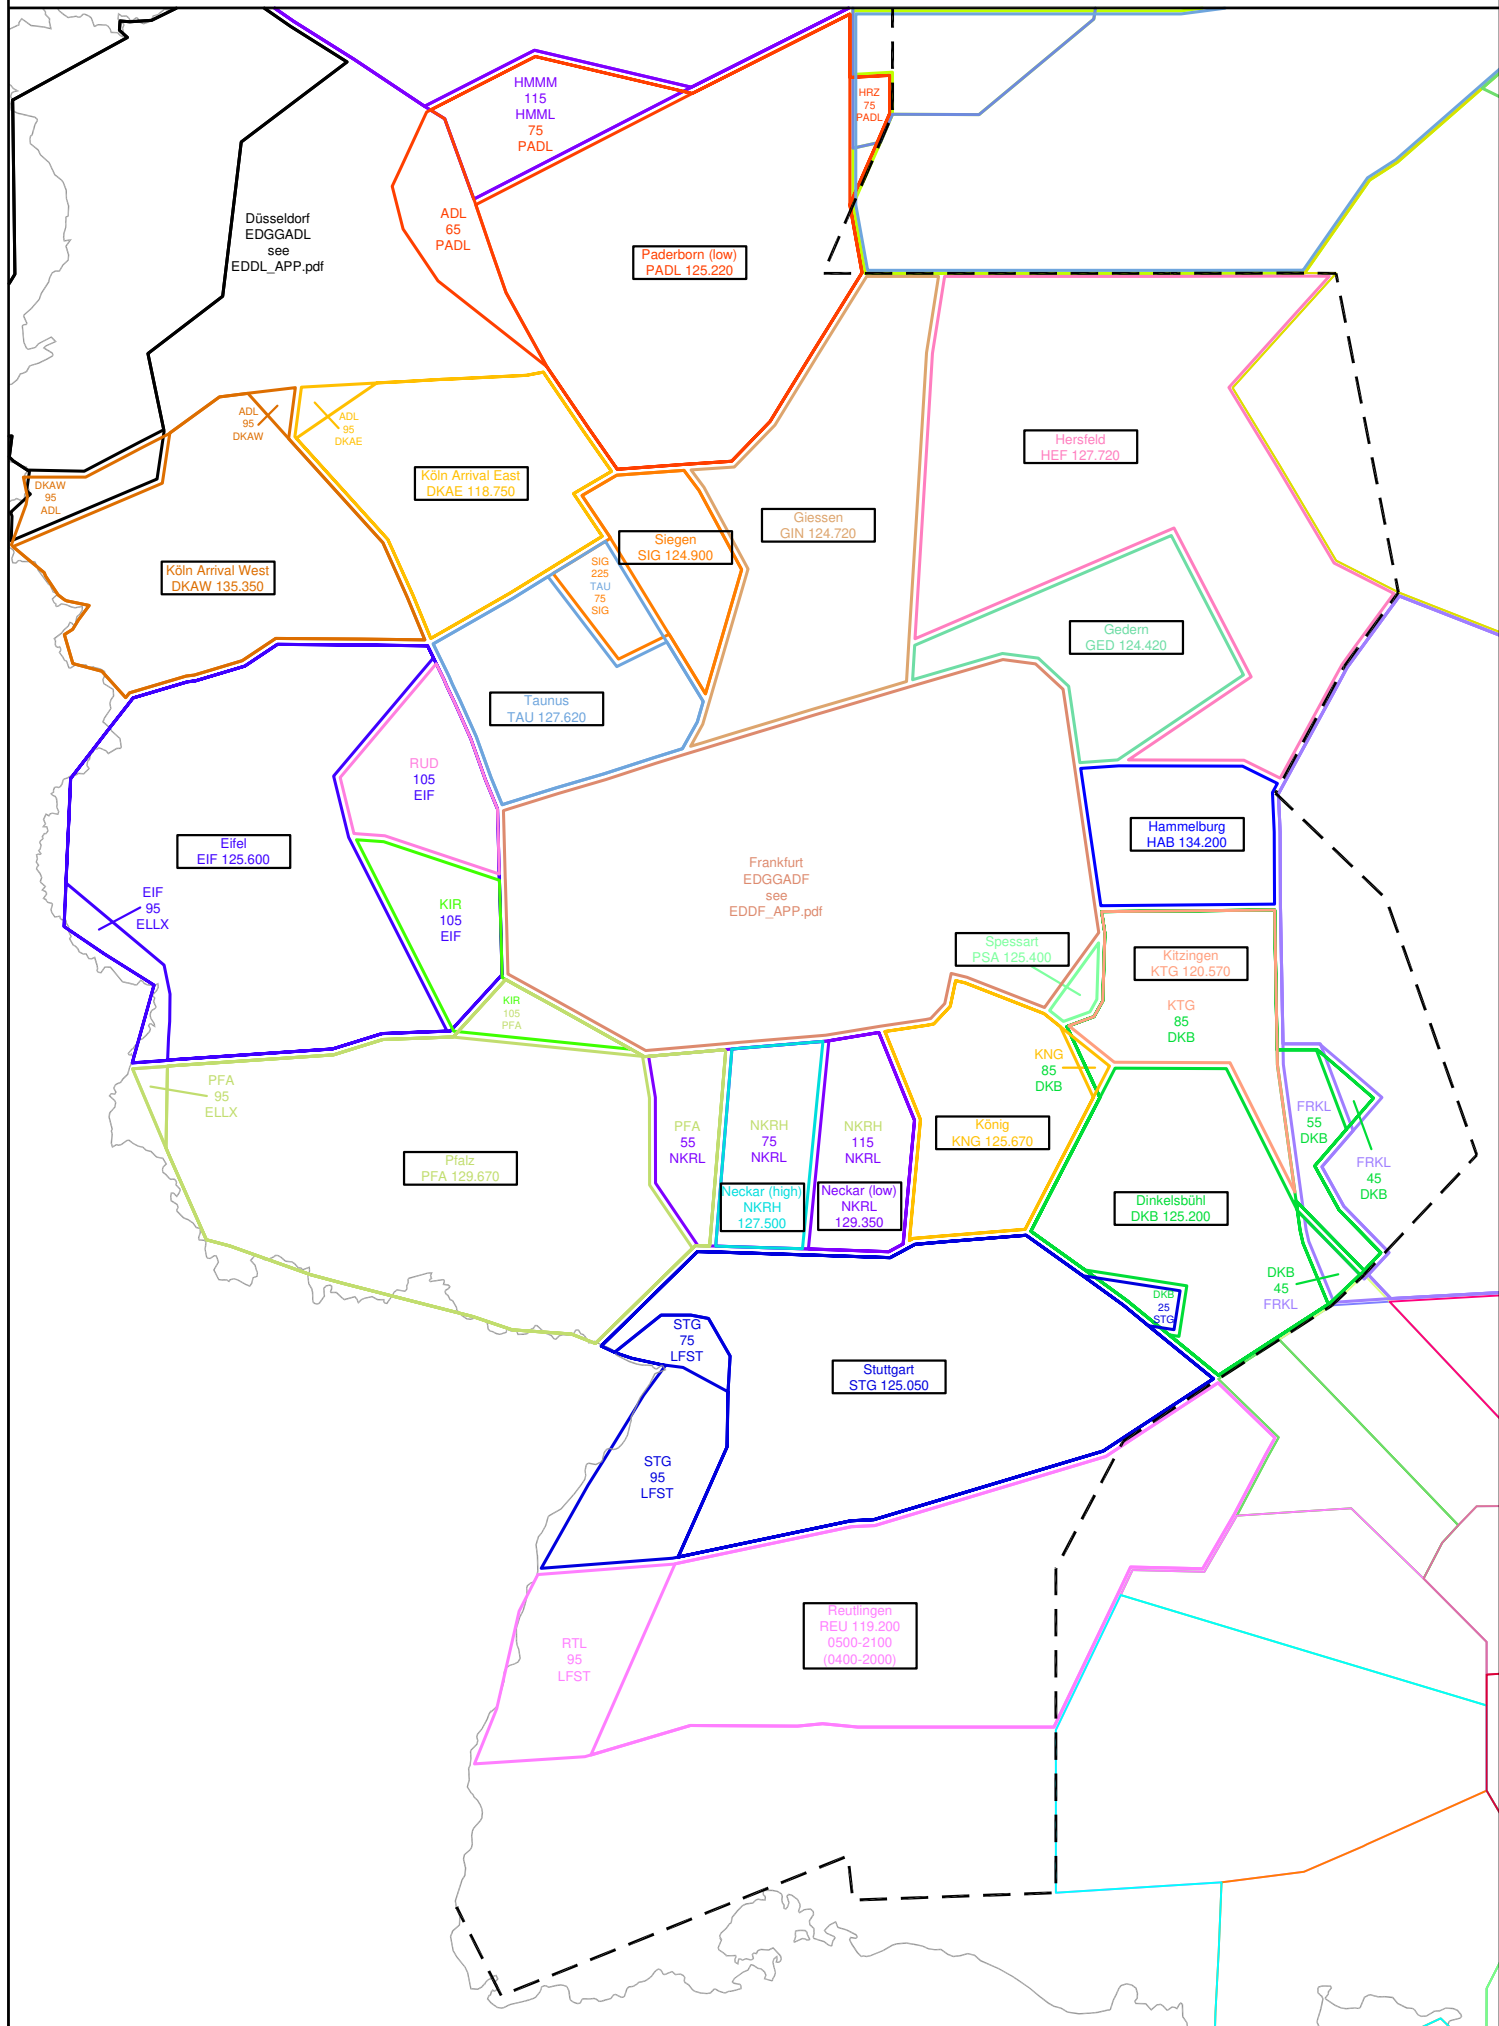

Langen North (FL0-FL245)

VATSIM Germany

Lower Sectors EDGG (south) GND - FL115

VATSIM Germany

Lower Sectors EDGG (south) FL115 - FL145

VATSIM Germany

Lower Sectors EDGG (south) FL145 - FL245

VATSIM Germany

EDDF APP Airspace Overview RWY 07

VATSIM Germany

EDDF APP Airspace Overview RWY 25

Düsseldorf Approach 05-Condition

VATSIM Germany

Upper Sectors EDUU FL245 - UNL

Maastricht Sector (FL245-FL660)

Münster
EDYYMN
133.850
EDYY_M_CTR

Celle
EDYYCE
133.950
EDYY_C_CTR

Ruhr
EDYYRH
132.625
EDYY_R_CTR

Solling
EDYYSO
131.375
EDYY_S_CTR

EDUUFUL
FL295
EDYYSO

VATSIM Germany

Centerteilung Lower (orange) & Upper (magenta)

2-Teilung **Hersfeld / Kitzingen**
(Nord / Süd)

2-Teilung **Hersfeld / Rüdeshheim**
(Nordost / Südwest)

2-Teilung **Rüdeshheim / Kitzingen**
(West / Ost)

3-Teilung **Rüdeshheim / Hersfeld / Kitzingen**
(West / Nord / Süd)

Sector coverage by station (EDLL)