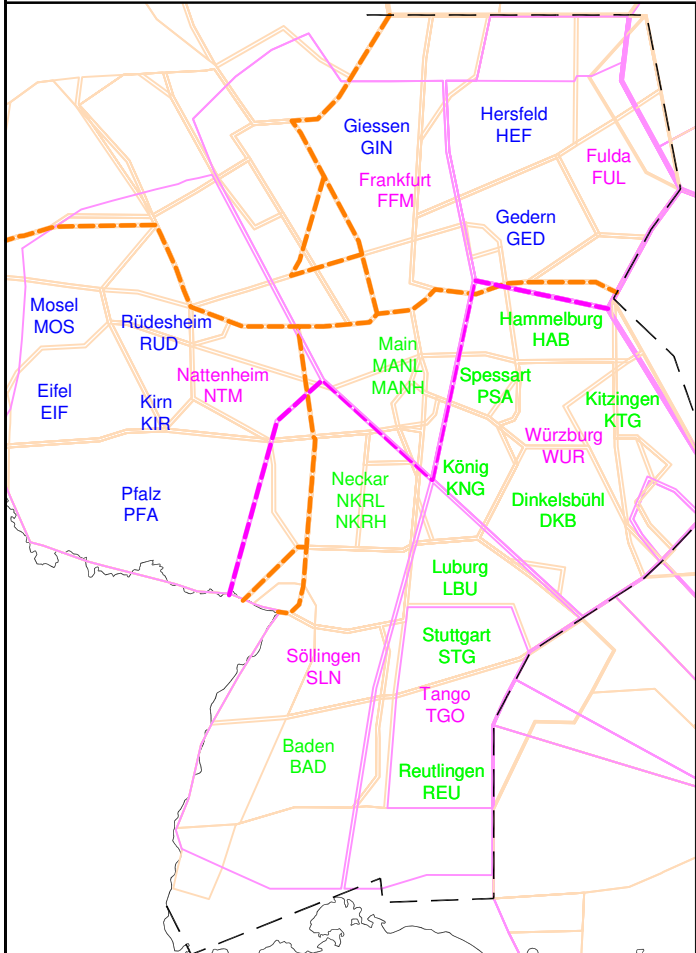

Langen North (FL0-FL245)

VATSIM Germany

Lower Sectors EDGG (south) GND - FL115

VATSIM Germany

Lower Sectors EDGG (south) FL115 - FL145

VATSIM Germany

Lower Sectors EDGG (south) FL145 - FL245

VATSIM Germany

EDDF APP Airspace Overview RWY 07

VATSIM Germany

EDDF APP Airspace Overview RWY 25

Düsseldorf Approach 05-Condition

VATSIM Germany

Upper Sectors EDUU FL245 - UNL

Maastricht Sector (FL245-FL660)

Münster
EDYYMN
133.850
EDYY_M_CTR

Celle
EDYYCE
133.950
EDYY_C_CTR

Ruhr
EDYYRH
132.625
EDYY_R_CTR

Solling
EDYYSO
131.375
EDYY_S_CTR

EDUUFUL
FL295
EDYYSO

VATSIM Germany

Centerteilung Lower (orange) & Upper (magenta)

2-Teilung **Hersfeld / Kitzingen**
(Nord / Süd)

2-Teilung **Hersfeld / Rüdeshheim**
(Nordost / Südwest)

2-Teilung **Rüdeshheim / Kitzingen**
(West / Ost)

3-Teilung **Rüdeshheim / Hersfeld / Kitzingen**
(West / Nord / Süd)

Sector coverage by station (EDLL)