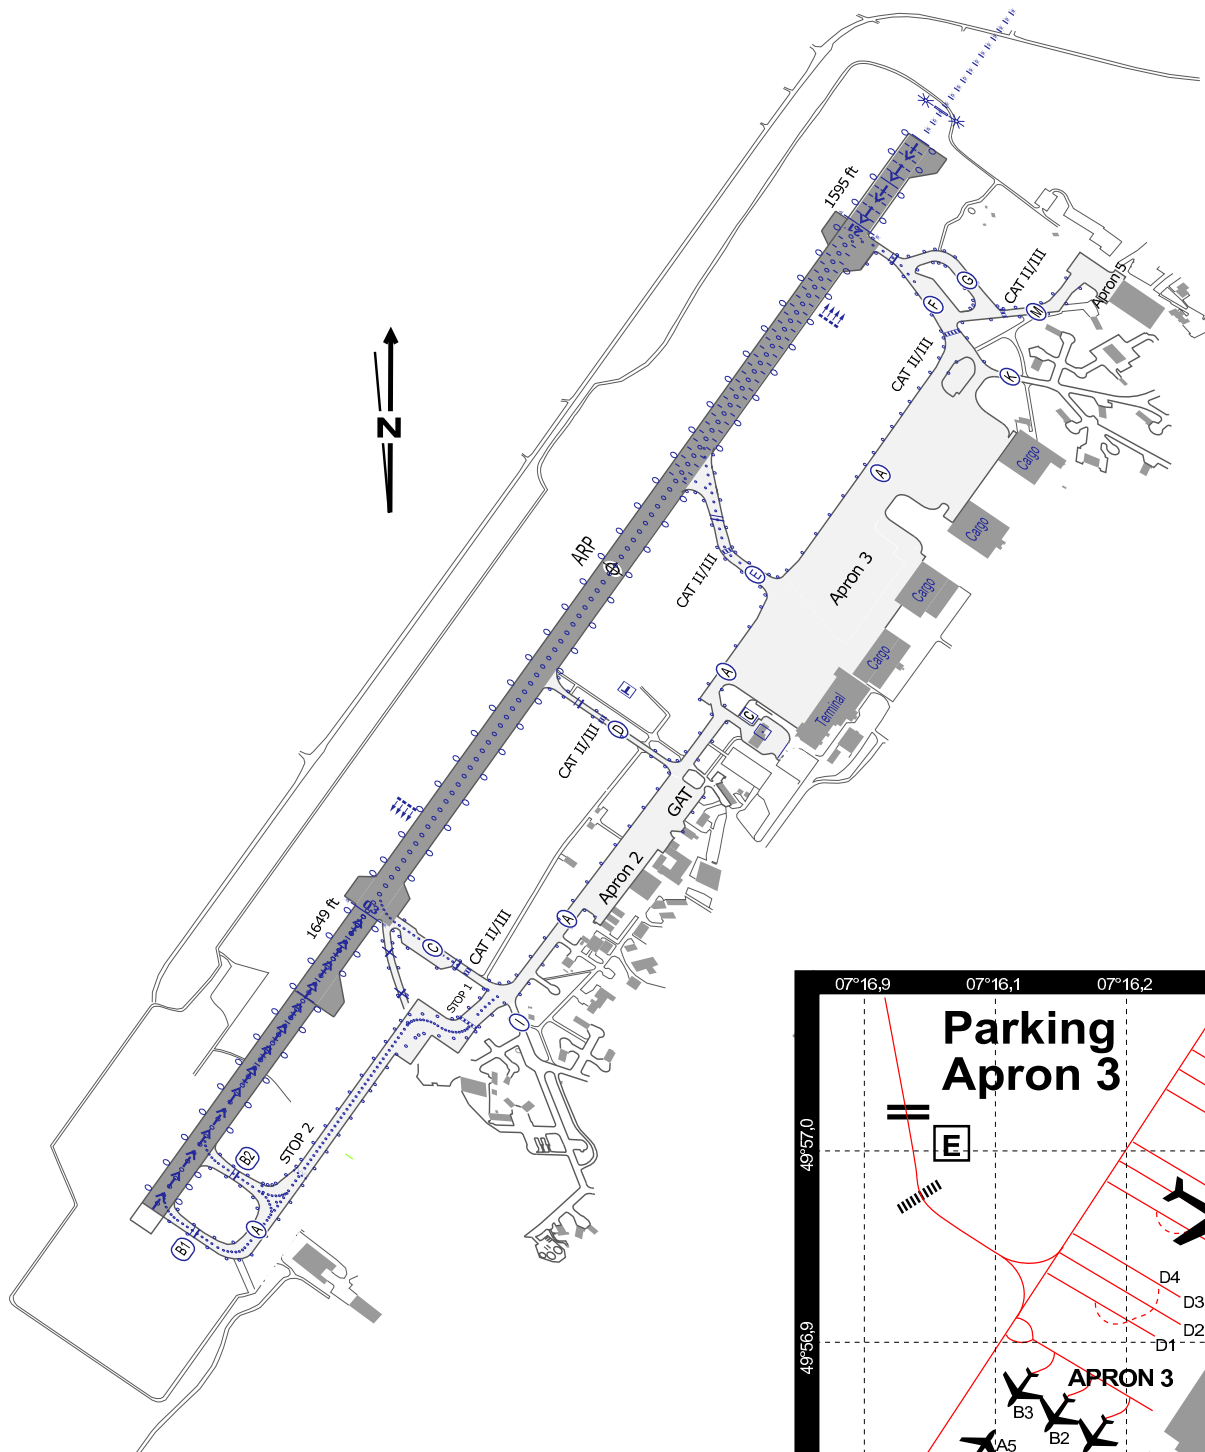

VATSIM Germany Aerodrome Ground Movement Chart

Frankfurt-Hahn
EDFH

Elevation: 1649 feet

ATIS 120.900
Ground 121.970
Tower 119.650
Langen Radar 125.600

N 49° 56' 55.22"
E007° 15' 50.01"

VAR: 1° E

LANDING AIDS

RWY	APCH	PAPI	Seq. Flash	THR&RWZ End
03	W VRB LIH/LIL	3°	x	G/R VFR LIH
21	W VRB LIH/LIL	3°	x	G/R VFR LIH

Correction: New Chart.