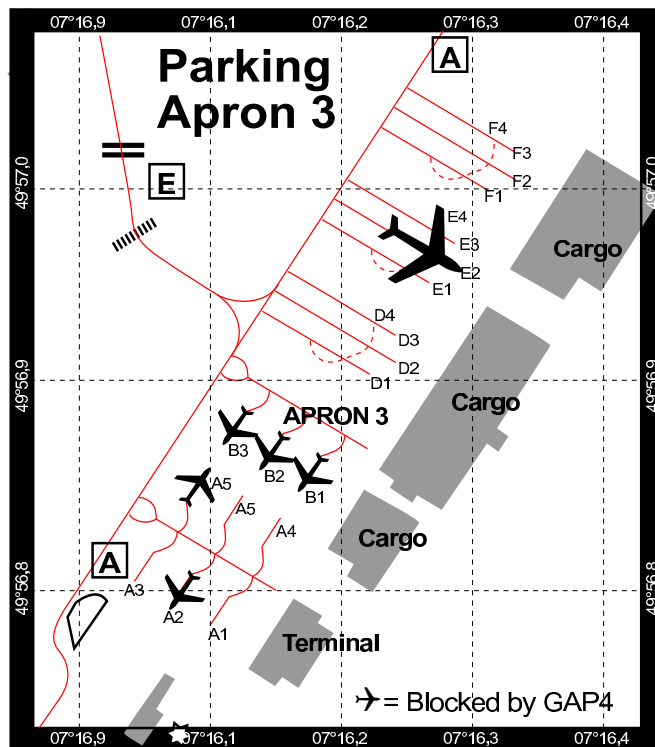

VATSIM Germany Aerodrome Ground Movement Chart

Frankfurt-Hahn
EDFH

Elevation: 1649 feet

ATIS 120.900
Ground 121.970
Tower 119.650
Langen Radar 125.600

N 49° 56' 55.22"
E007° 15' 50.01"

VAR: 1° E

LANDING AIDS

RWY	APCH	PAPI	Seq. Flash	THR&RWZ End
03	W VRB LIH/LIL	3°	x	G/R VFR LIH
21	W VRB LIH/LIL	3°	x	G/R VFR LIH

Correction: New Chart.