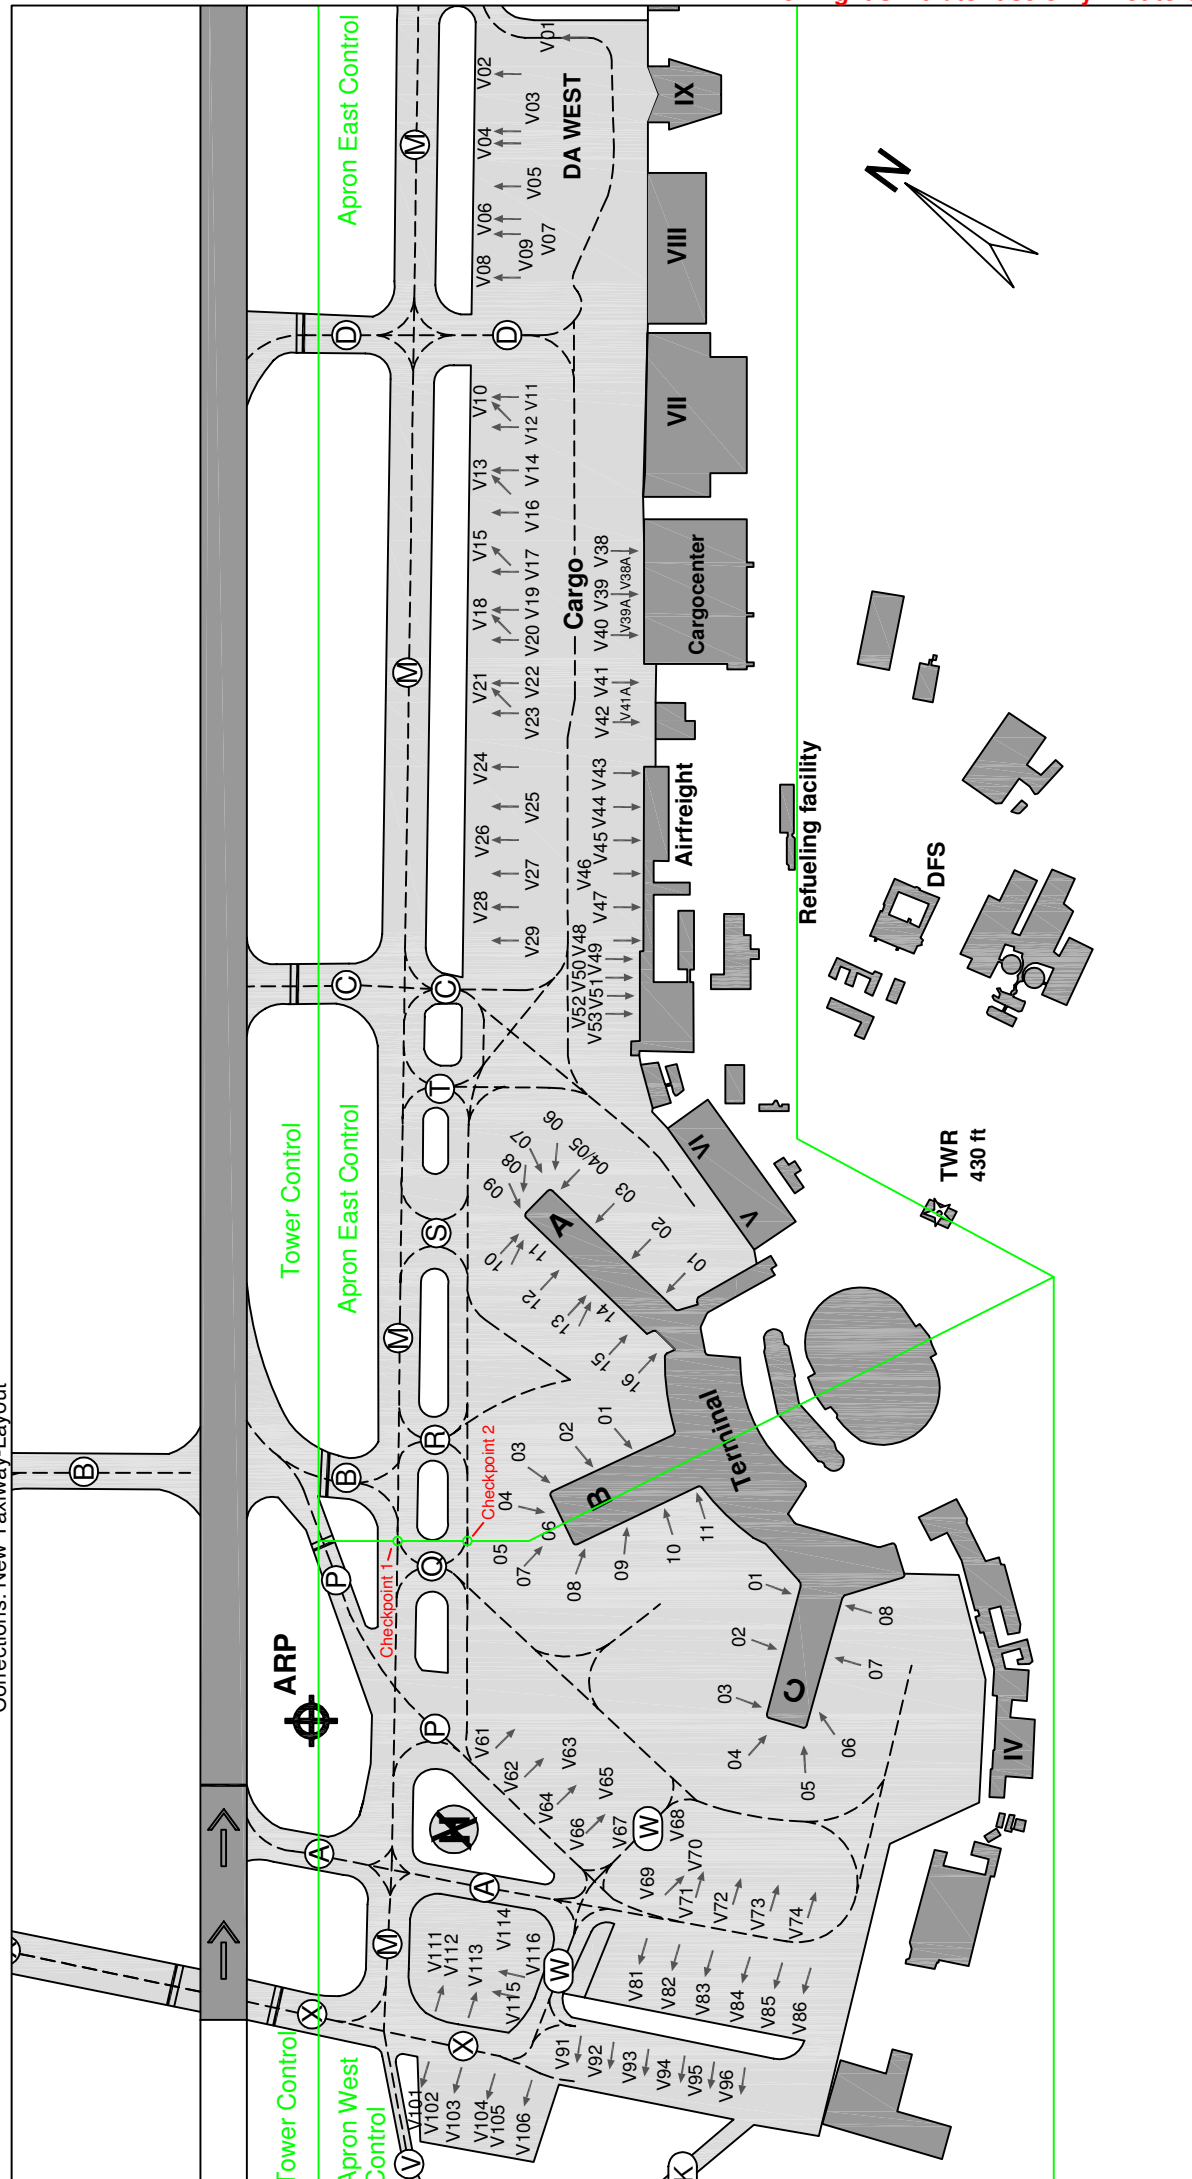

# Düsseldorf Germany EDDL

Parkingpositions

**Note:**  
Current Airport layout.  
To be used with FSX  
freeware scenery by  
Thomas Ruth available  
at avsim.net.

FREQUENCIES:	
ATIS	123.77
Delivery	121.77
Ground East	121.60
Ground West	121.90
Tower	118.30

Corrections: New Taxiway-Layout