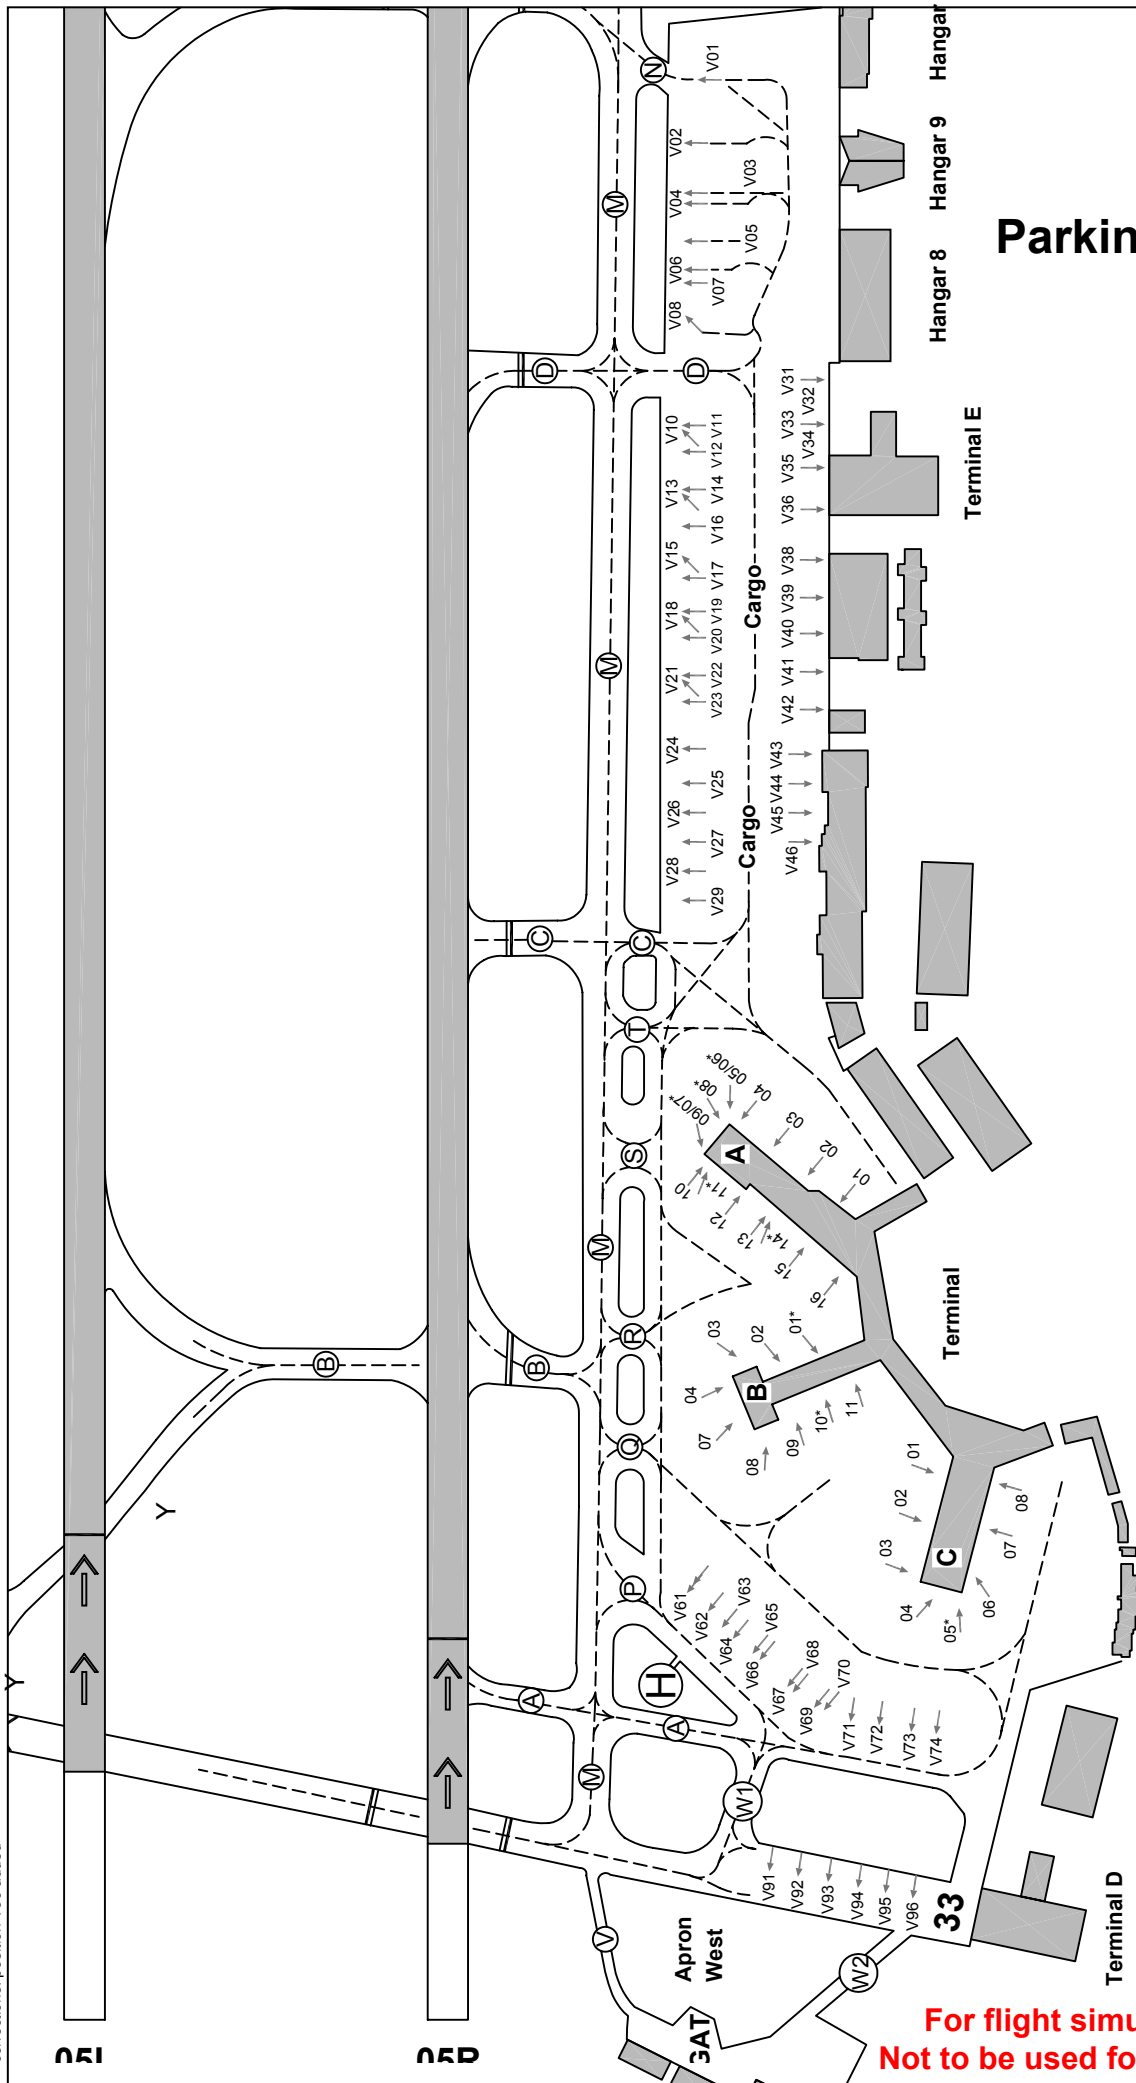

# Düsseldorf Germany EDDL Parking Positions

(\* Gate is not included in the German Airports Scenery for FS2002)

**For flight simulator use only.  
Not to be used for real world flight.**