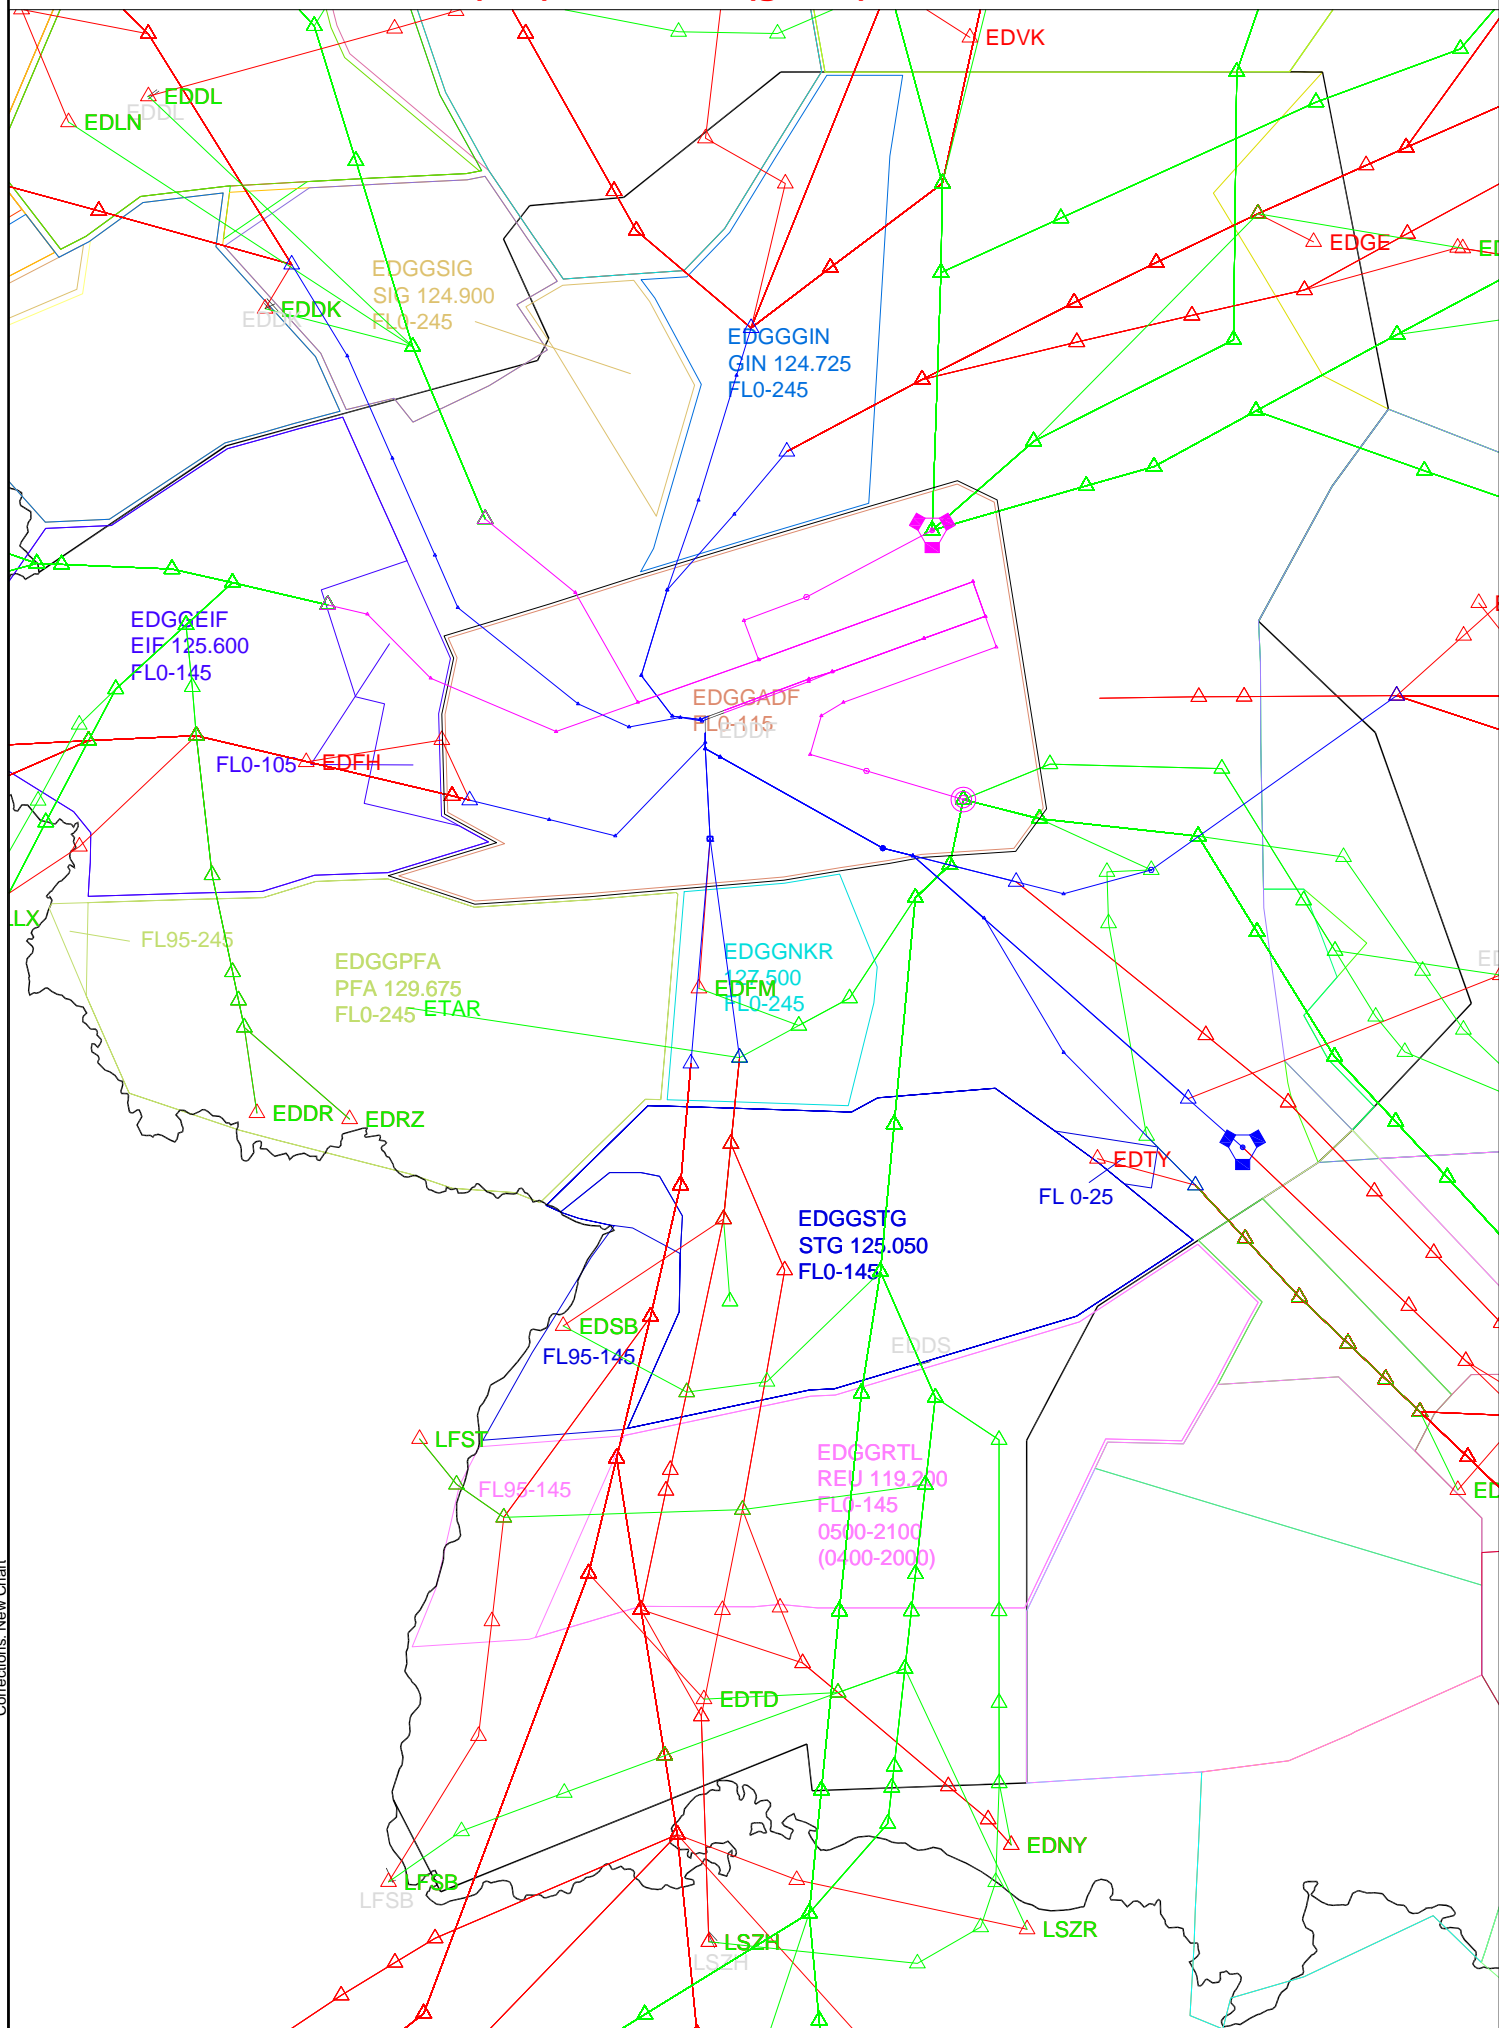

VACC-SAG

Routes EDDF Outbound (red) / Inbound (green) + APP Sectors

Corrections: New Chart