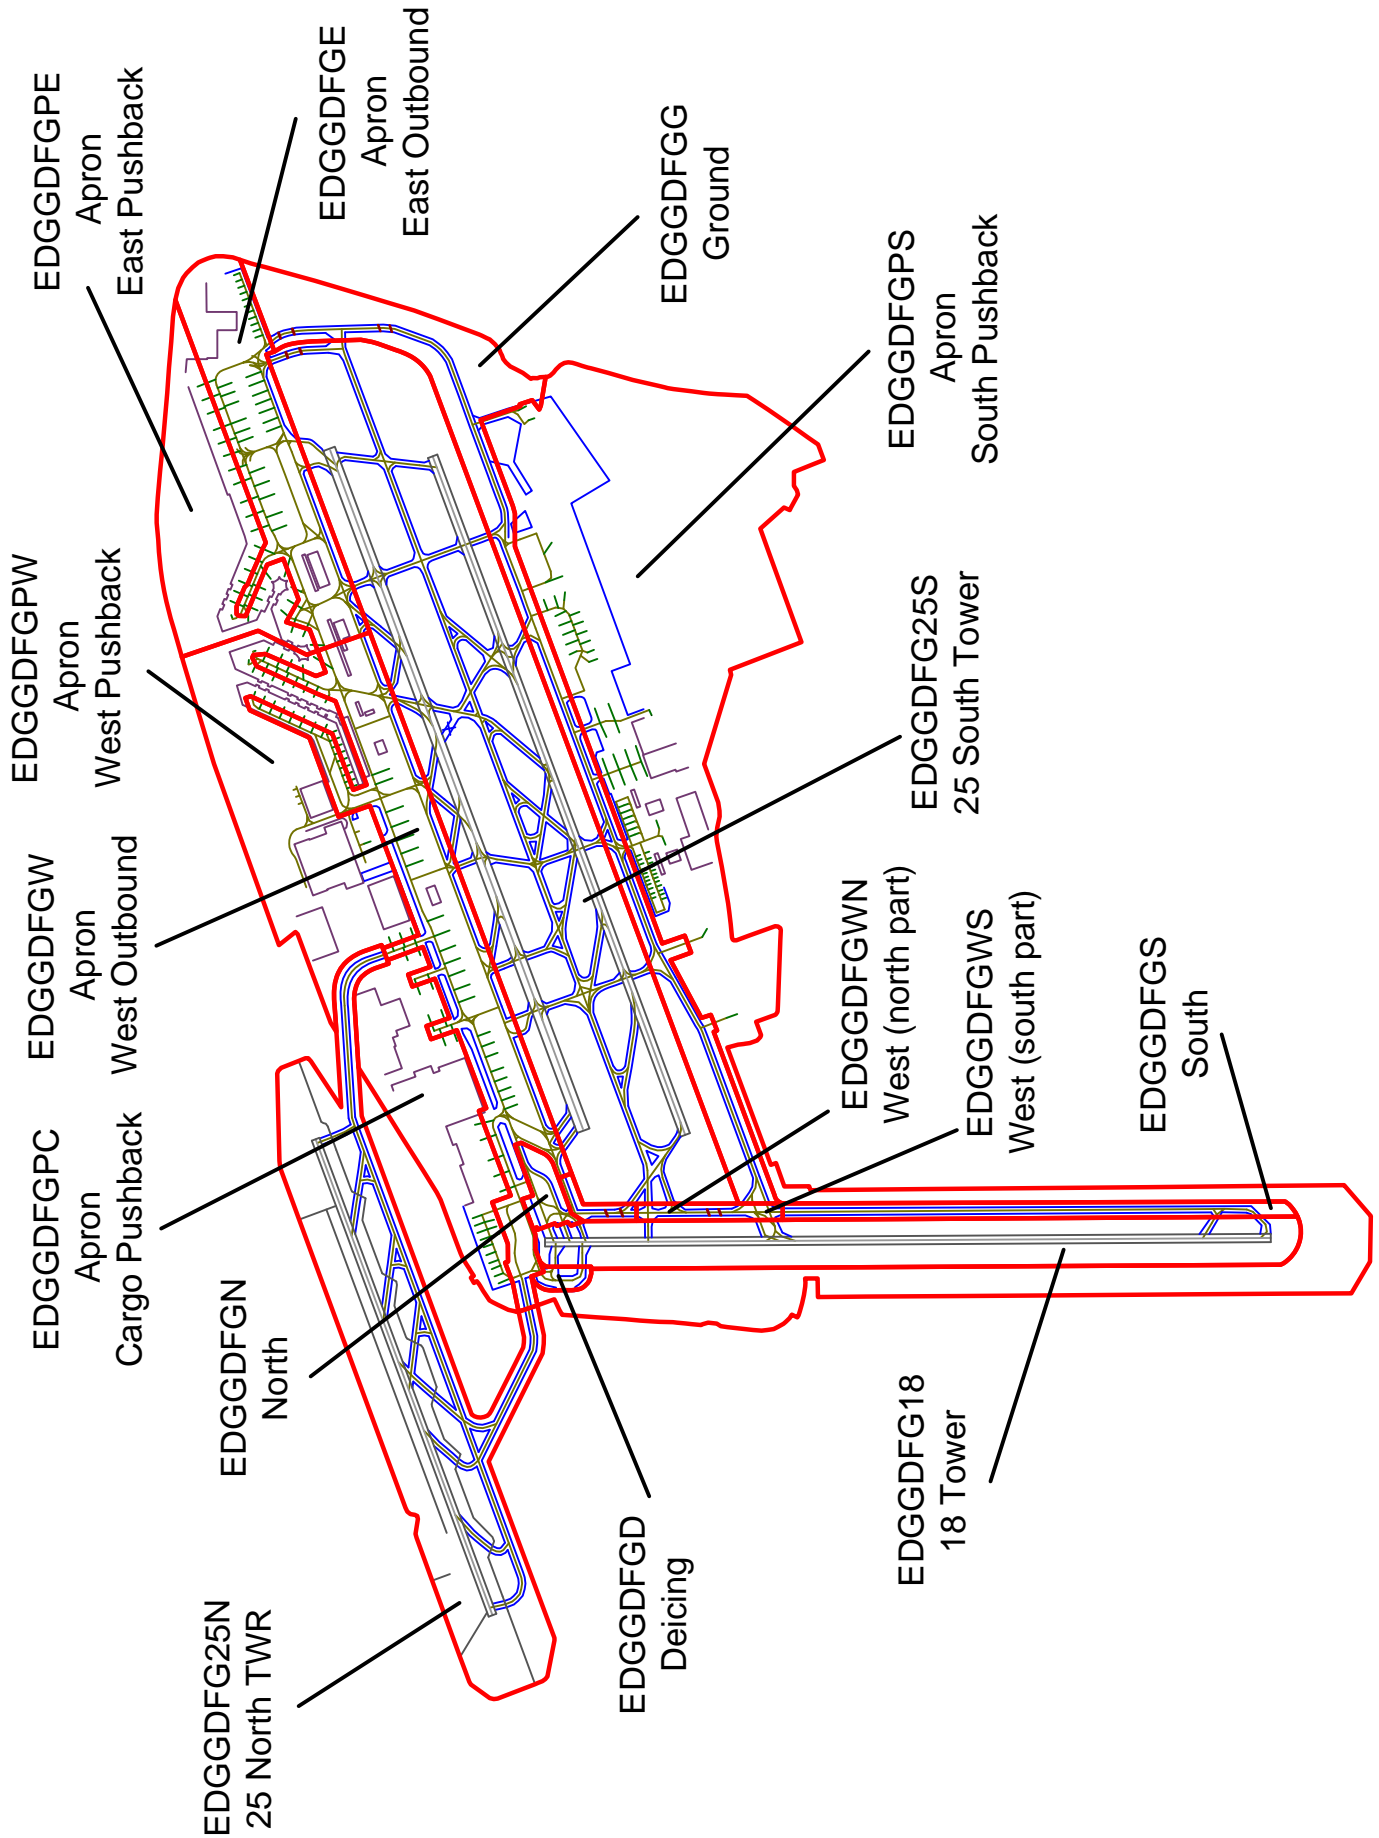

# VATSIM Germany Ground Sectors (Sector ID's, internal ESE use only)

Frankfurt  
EDDF

Correction: Sectors, Callsigns

# VATSIM Germany Ground Sectors (Controller Callsigns)

Frankfurt  
EDDF

Correction Sectors