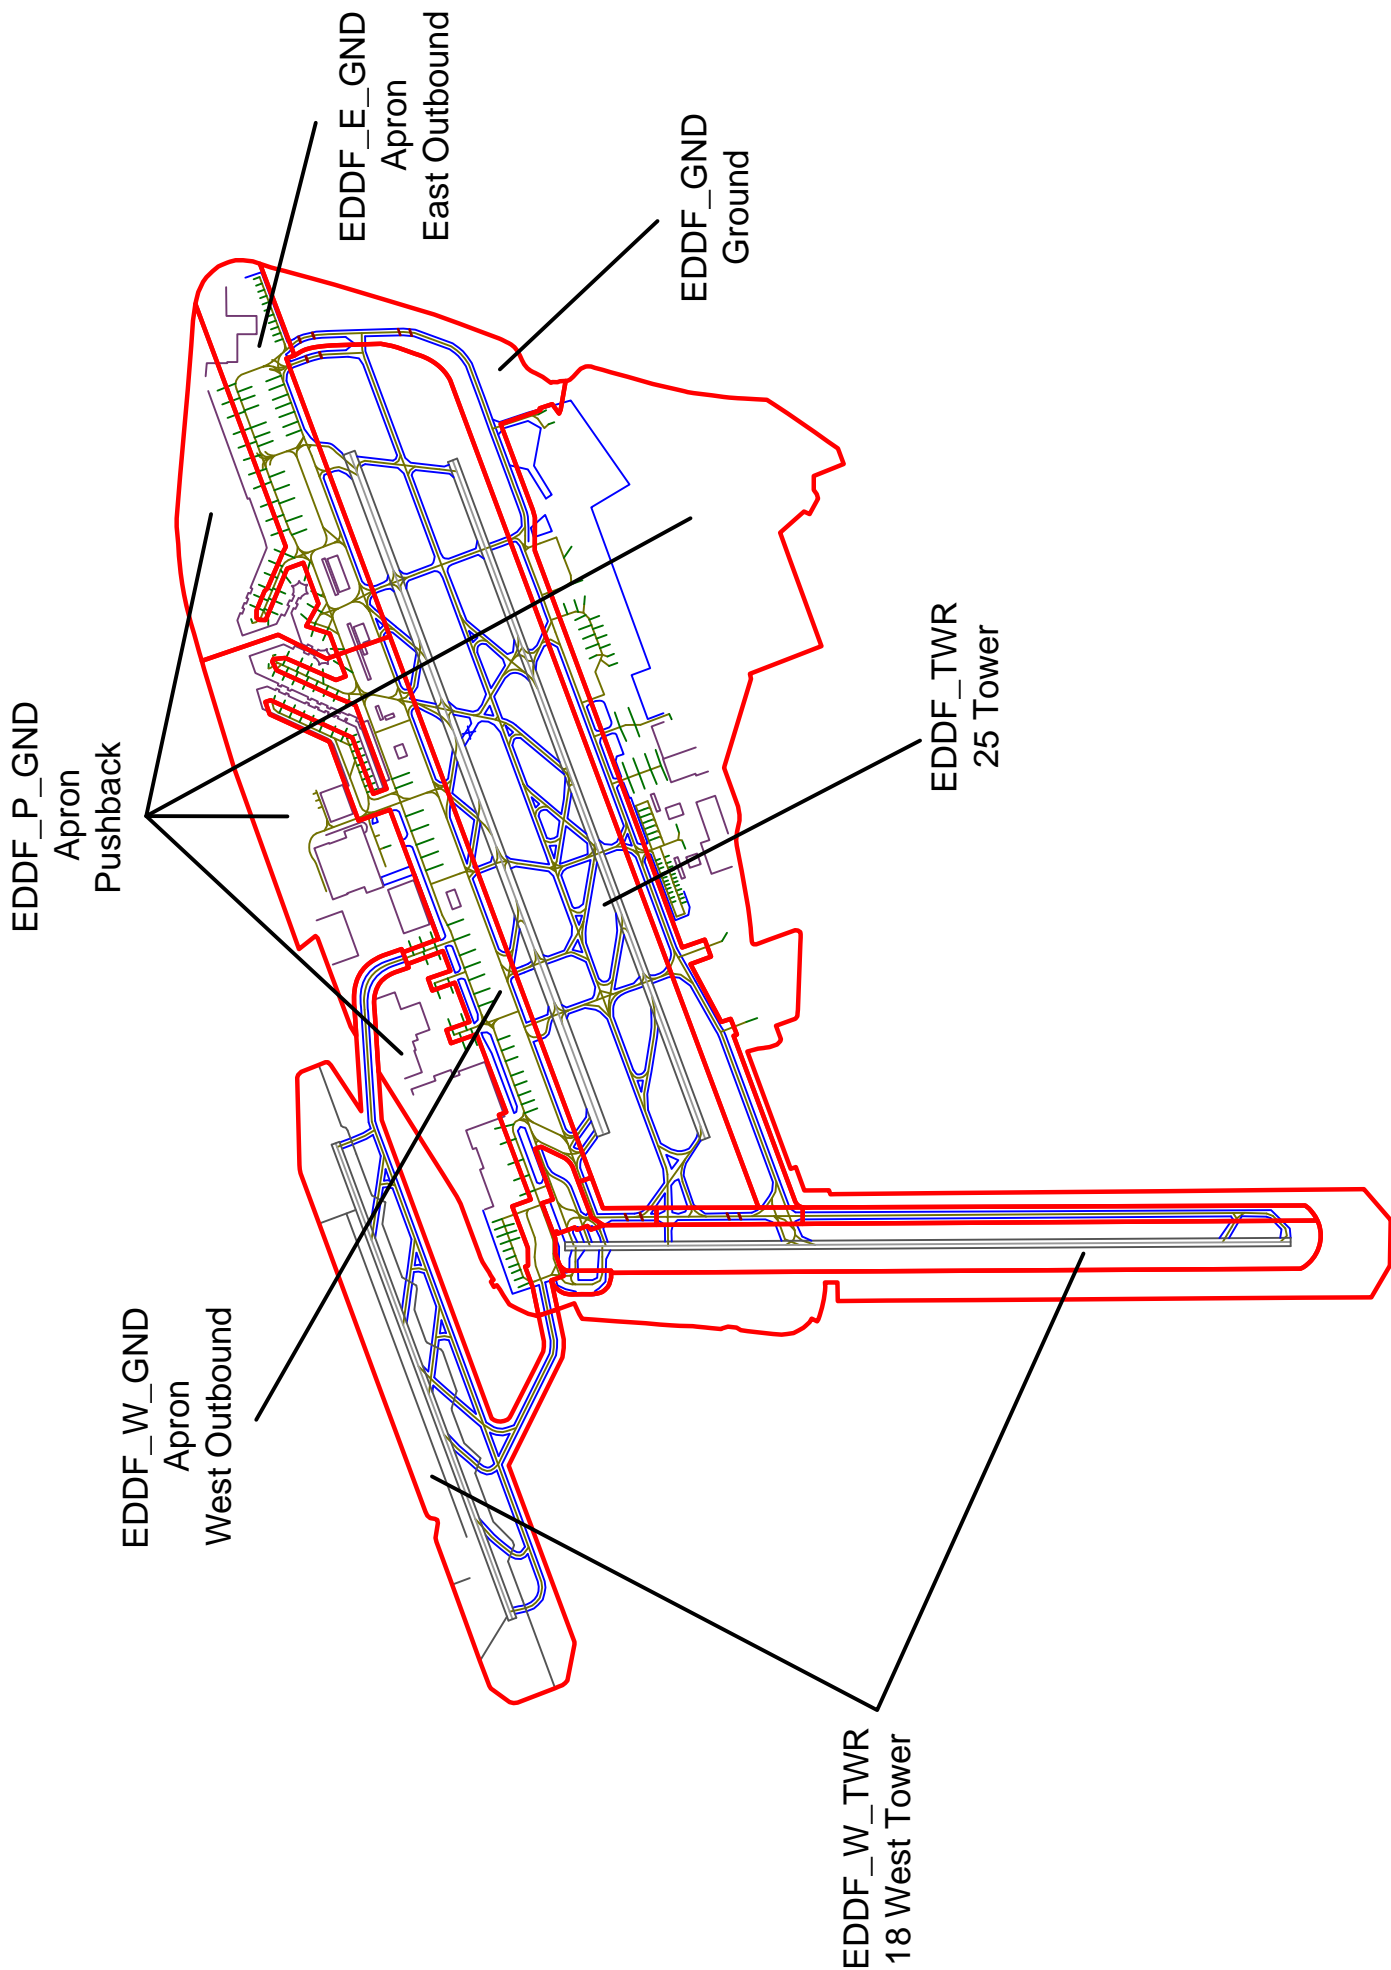

# VATSIM Germany Ground Sectors (Sector ID's, internal ESE use only)

Frankfurt  
EDDF

Correction: Sectors, Callsigns

# VATSIM Germany Ground Sectors (Controller Callsigns)

Frankfurt  
EDDF

Correction Sectors