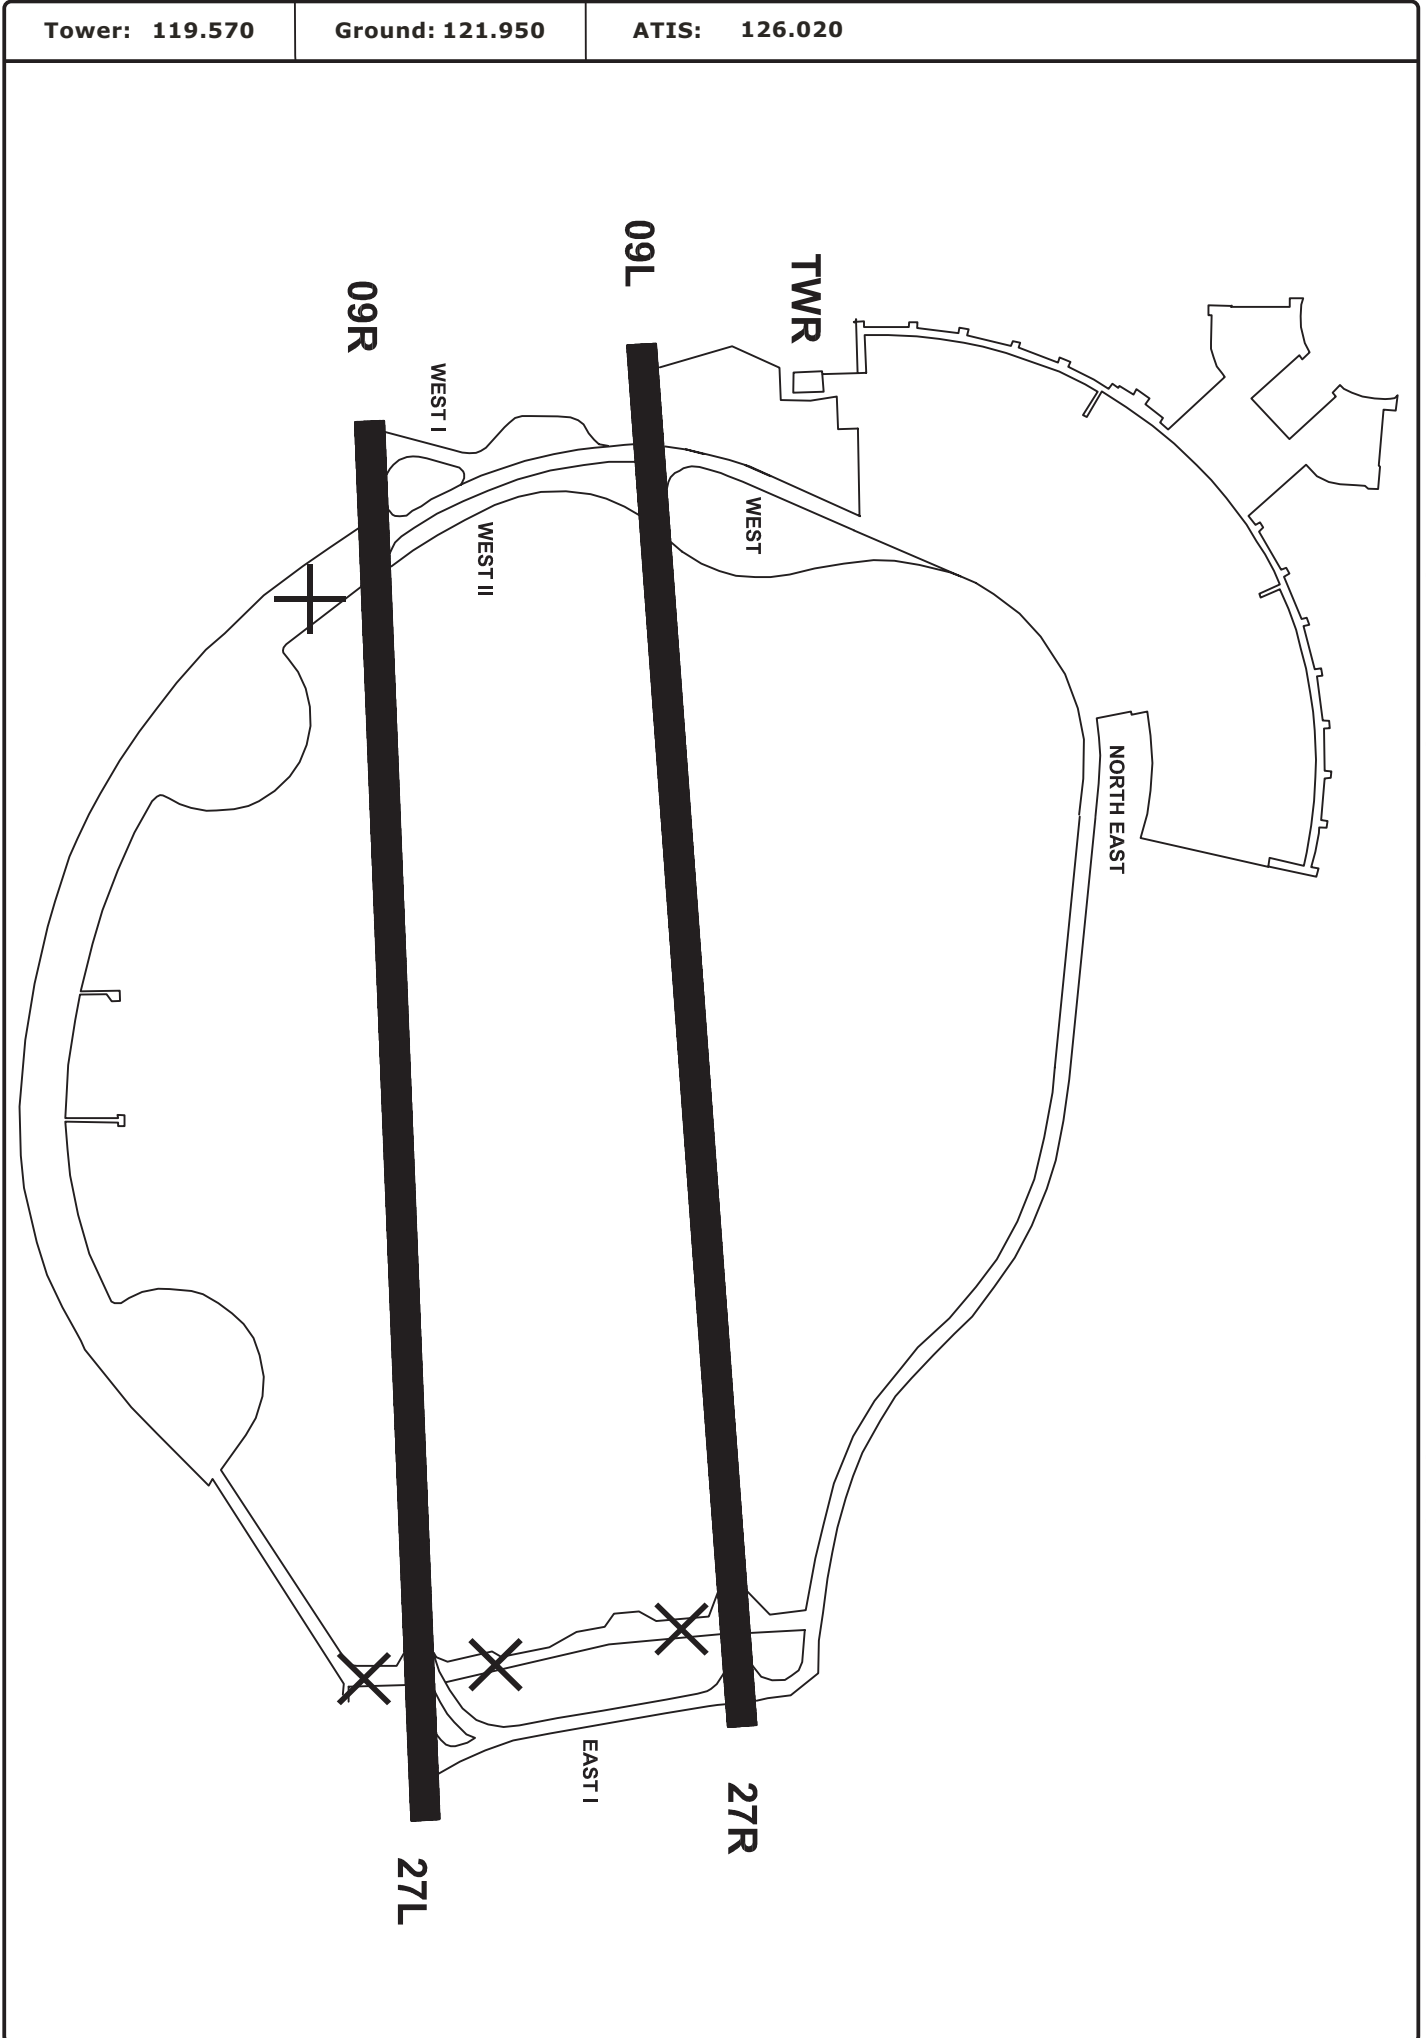

Tower: 119.570

Ground: 121.950

ATIS: 126.020

Valid for flight simulation use only - do not use for real life navigation

Tower: 119.570

Ground: 121.950

ATIS: 126.020

Valid for flight simulation use only - do not use for real life navigation