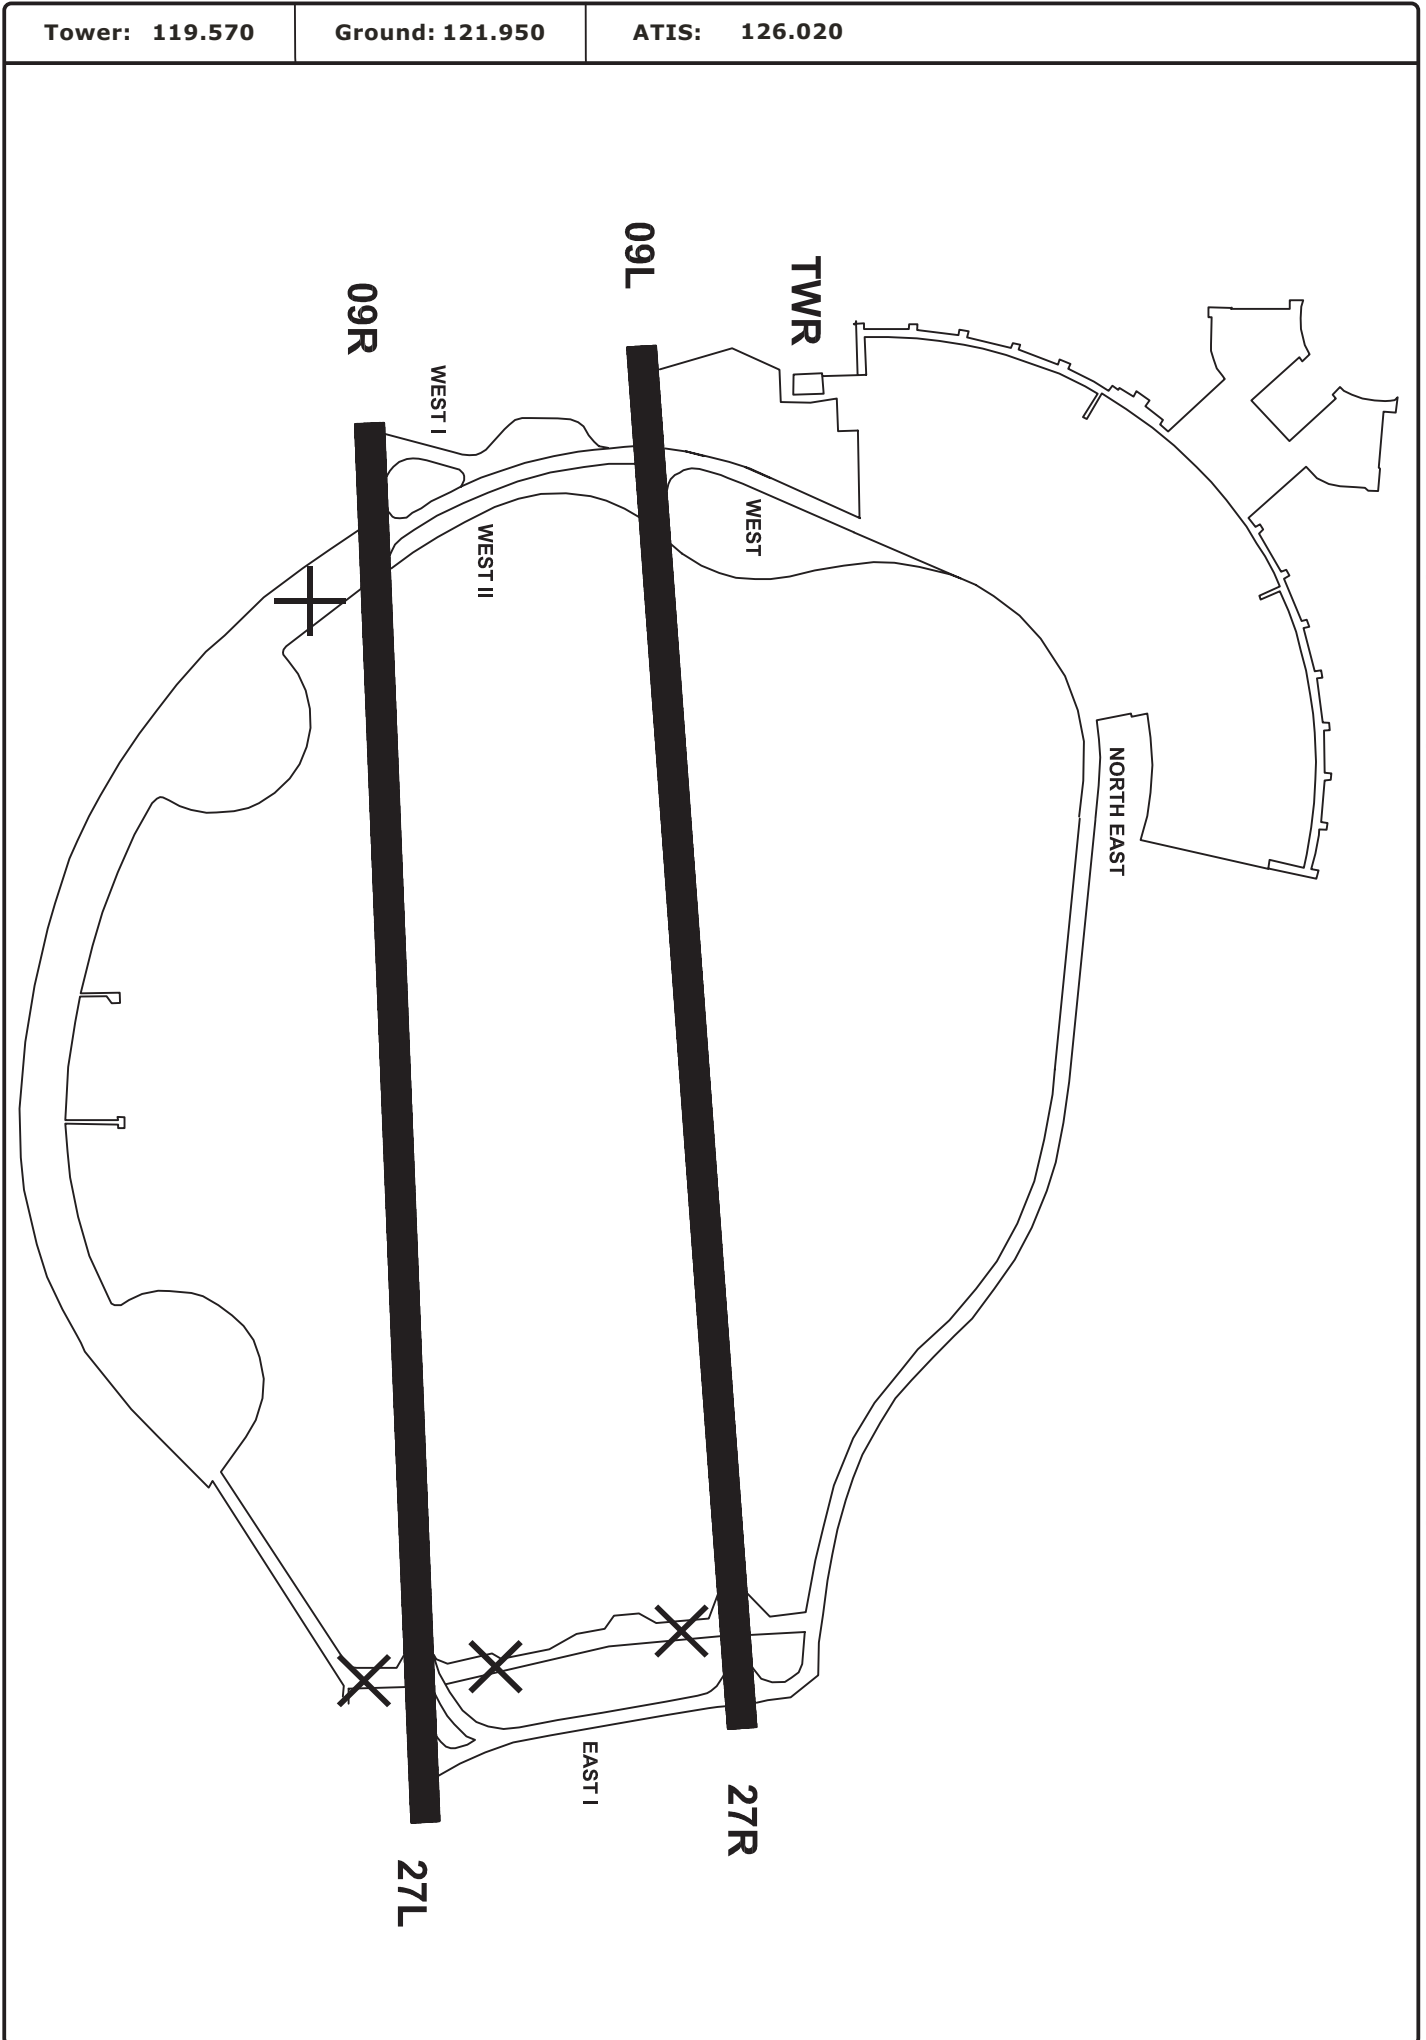

Tower: 119.570

Ground: 121.950

ATIS: 126.020

Valid for flight simulation use only - do not use for real life navigation