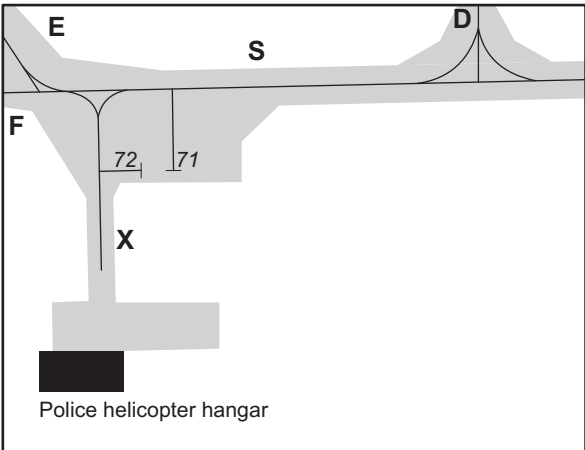

ATIS
133.420

Erfurt Tower
121.150

Erfurt Ground
121.750

Erfurt Apron
121.900

München Radar
126.170 133.570 131.020 129.100

Apt. Elev. 1036'

RWY	TWY	TORA	TODA	ASDA
10	E	2000	2200	2000
28	B	2200	2400	2200

EFD

8,530' 2600m

Elev. 1016'

10
096°

28
276°

0 100 200 300 400 500 m

The static aircraft depicted here are optional in the scenery "Erfurt 2008"

Valid for flight simulation use only - do not use for real life navigation