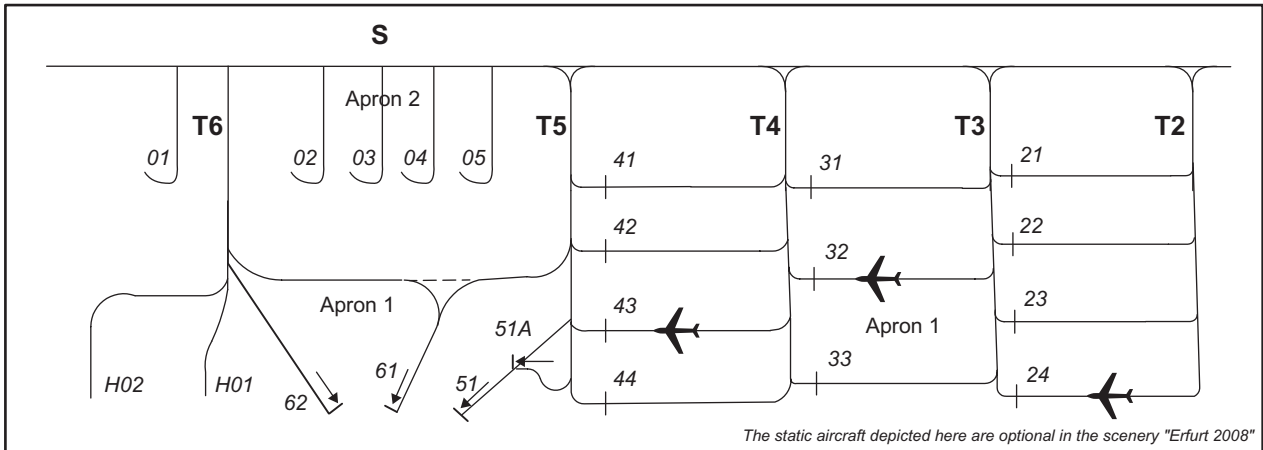

ATIS
133.420

Erfurt Tower
121.150

Erfurt Ground
121.750

Erfurt Apron
121.900

München Radar
126.170 133.570 131.020 129.100

Apt. Elev. 1036'

RWY	TWY	TORA	TODA	ASDA
10	E	2000	2200	2000
28	B	2200	2400	2200

EFD

8,530' 2600m

Elev. 1016'

10
096°

28
276°

0 100 200 300 400 500 m

The static aircraft depicted here are optional in the scenery "Erfurt 2008"

Valid for flight simulation use only - do not use for real life navigation