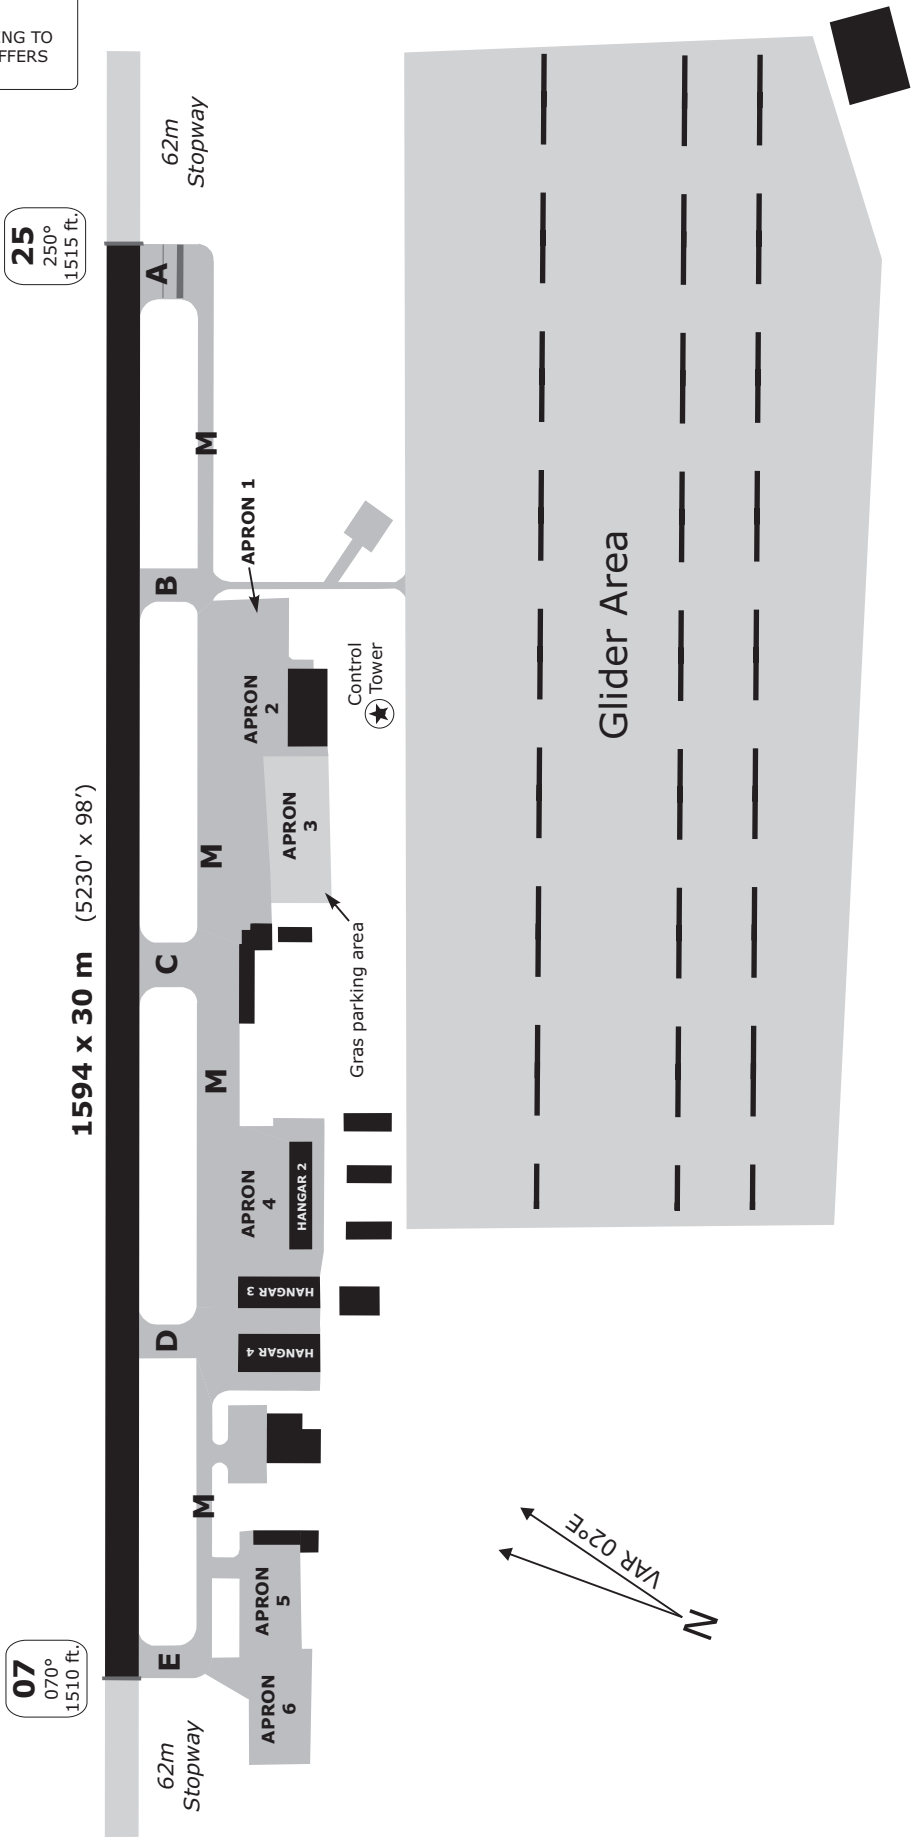

TRANS LEVEL: BY ATC TRANS ALT: 5000'	Augsburg ATIS 124.57	Augsburg TOWER 124.97	München ARRIVAL 123.90	München RADAR 124.05	132.55
---	-------------------------	--------------------------	---------------------------	-------------------------	--------

CAUTION!
TWY DESIGNATORS ACCORDING TO
GAP 1 SCENERY ADD-ON, DIFFERS
FROM REALITY

Do not use for real life navigation!