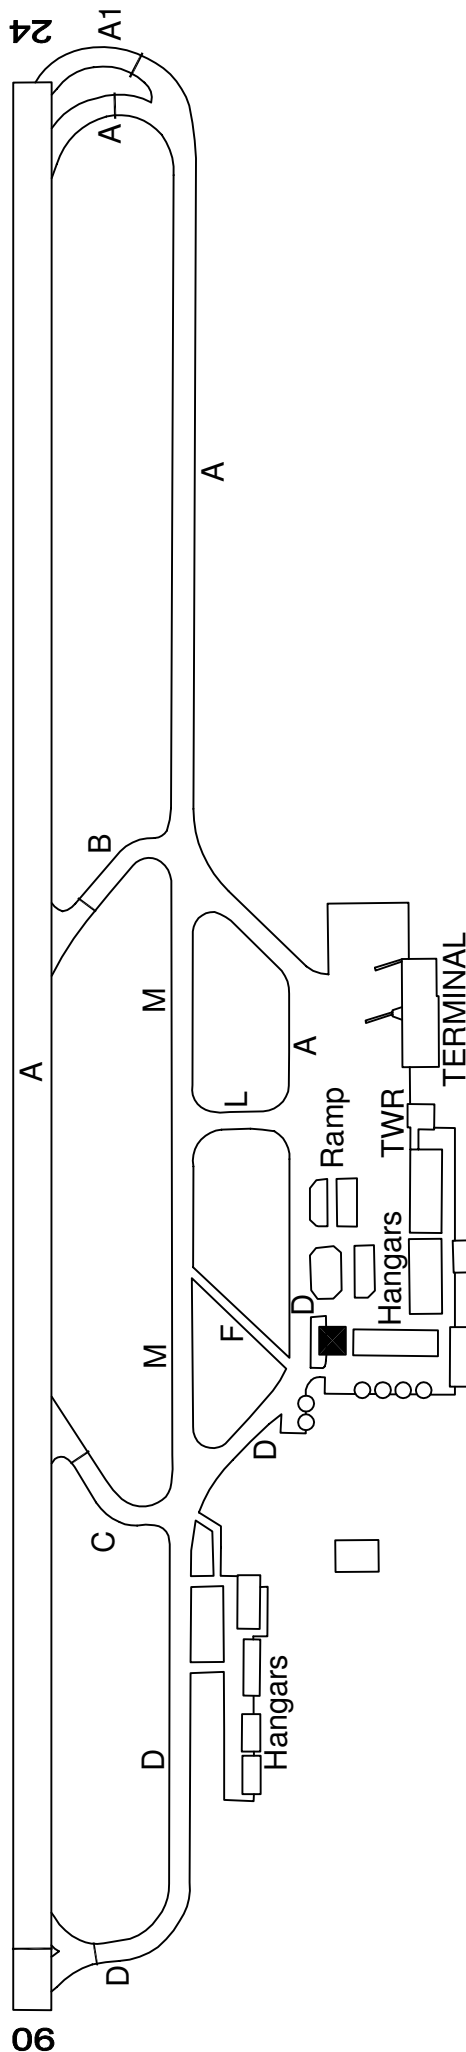

# Paderborn / Lippstadt Germany (EDLP)

Rwy dim (mtrs.):  
2180 x 45

Elevations:  
THR Rwy 06 - 699 ft  
THR Rwy 24 - 674 ft

**For flight simulator use only.  
Not to be used for real world flight.**