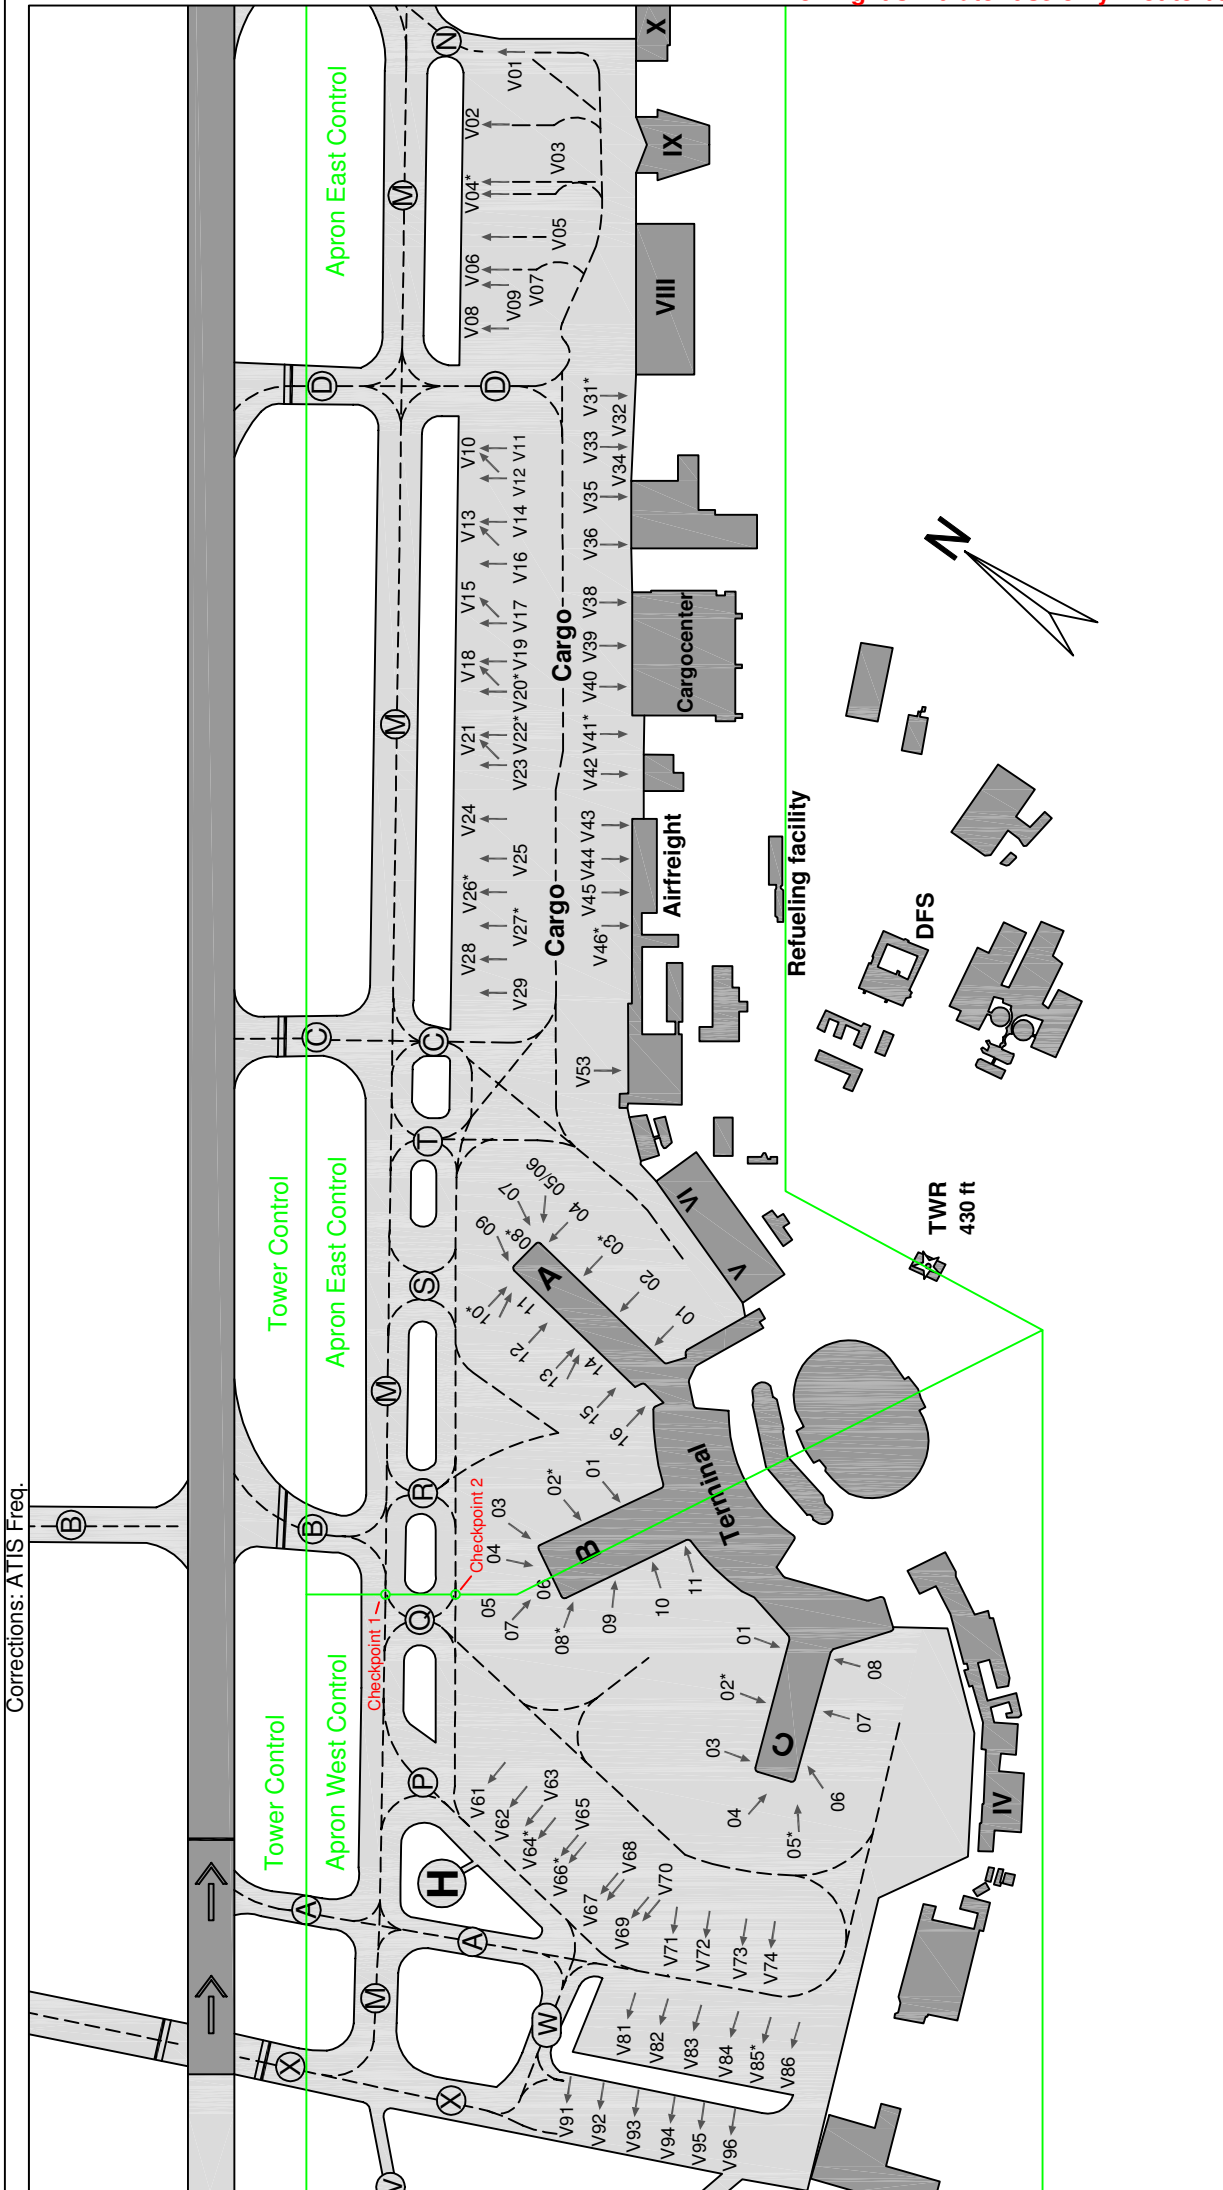

Düsseldorf Germany EDDL

Parkingpositions

Note:
Old Airport layout.
To be used with
FS2004 / "German
Airports" and FSX
default scenery.

FREQUENCIES:

ATIS	123.77
Delivery	121.77
Ground East	121.60
Ground West	121.90
Tower	118.30

GAP3 users:
positions marked with
* may be blocked by
static aircrafts

Corrections: ATIS Freq.